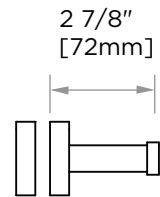

SIENA COLLECTION
SHOWER DOOR
HANDLE SINGLE 18"
3687518

PRODUCT NAME: SINGLE SHOWER DOOR HANDLE

PRODUCT CODE: 3687518

MATERIAL: All-brass construction

KEY FEATURES: Elegant, strong linear components combined with round rosettes.

HANDLES INFO

Components Included		
①	Handle	X1
②	Rubber Gasket	X4
③	Fixing Bracket	X2
④	End Cap	X2
⑤	Set Screw M6	X2

Mounting Kits Included		
	X1	Allen Key

GLASS INFO

Glass Hole C-C Distance		
A	8"/203mm	8" Shower Door Handle
	12"/305mm	12" Shower Door Handle
	18"/457mm	18" Shower Door Handle
	24"/610mm	24" Shower Door Handle
	36"/915mm	36" Shower Door Handle
B	1/2" (12mm)	Glass Hole Diameter
C	6-12mm	Glass Thickness