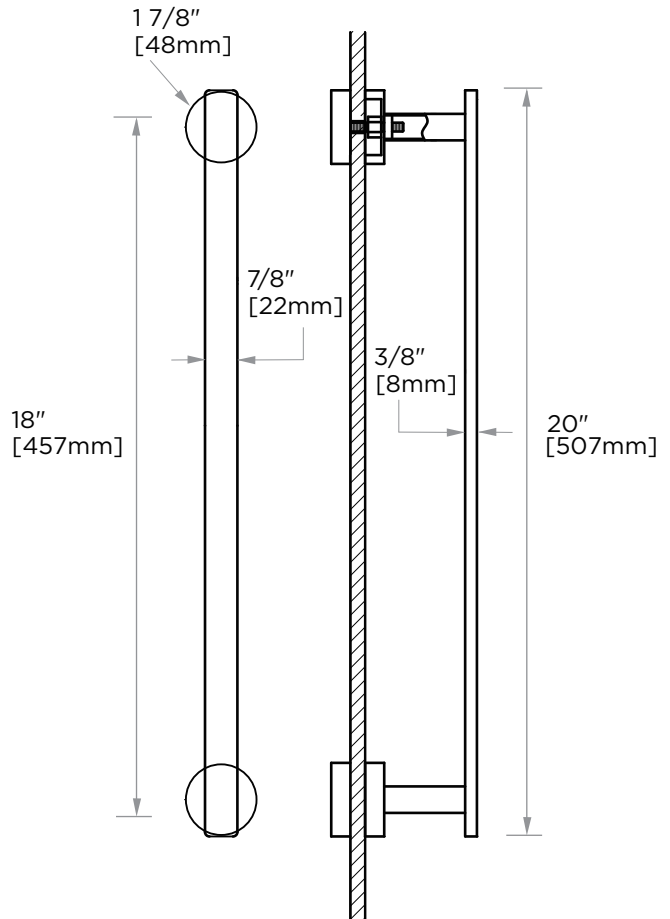

SIENA COLLECTION
SHOWER DOOR
HANDLE SINGLE 18"
3687518

PRODUCT NAME: SINGLE SHOWER DOOR HANDLE

PRODUCT CODE: 3687518

MATERIAL: All-brass construction

KEY FEATURES: Elegant, strong linear components combined with round rosettes.

FINISHES: ● Polished Chrome (99)

SPECIAL FINISHES AVAILABLE: Please see our website for full list samples

WARRANTY:

Lifetime Limited (Residential Use)
One Year (Commercial Use)

NOTE: Dimensions and specifications are subject to change without notice.