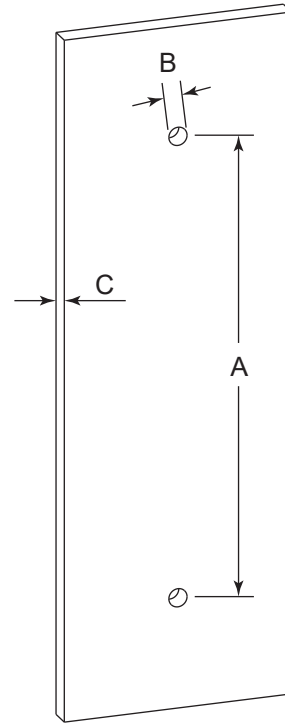

SIENA COLLECTION
SHOWER DOOR
HANDLE SINGLE 18"
3687518

PRODUCT NAME: SINGLE SHOWER DOOR HANDLE

PRODUCT CODE: 3687518

MATERIAL: All-brass construction

KEY FEATURES: Elegant, strong linear components combined with round rosettes.

HANDLES INFO

Components Included		
①	Handle	X1
②	Rubber Gasket	X4
③	Fixing Bracket	X2
④	End Cap	X2
⑤	Set Screw M6	X2

Mounting Kits Included		
	X1	Allen Key

GLASS INFO

Glass Hole C-C Distance		
A	8"/203mm	8" Shower Door Handle
	12"/305mm	12" Shower Door Handle
	18"/457mm	18" Shower Door Handle
	24"/610mm	24" Shower Door Handle
	36"/915mm	36" Shower Door Handle
B	1/2" (12mm)	Glass Hole Diameter
C	6-12mm	Glass Thickness

* Can be used with extension kit for thicker doors

NOTE: Dimensions and specifications are subject to change without notice.