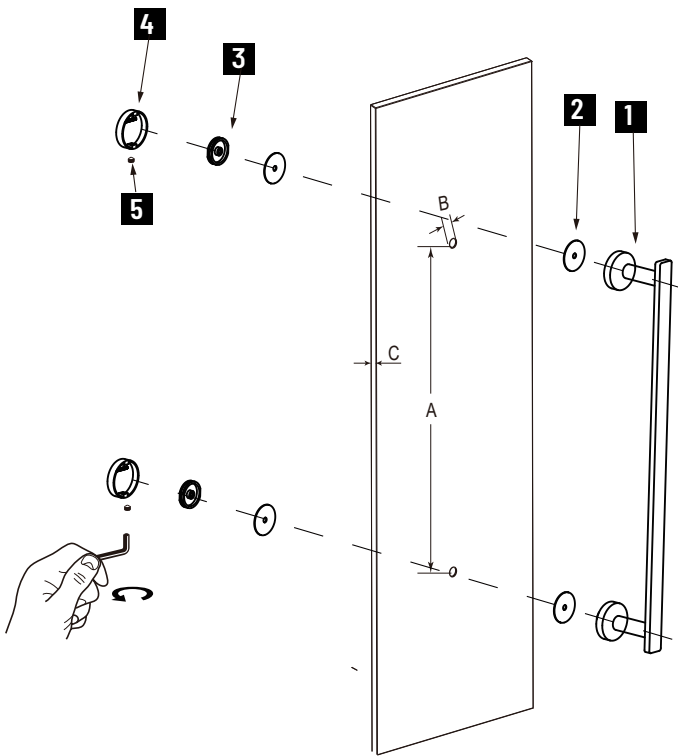

SIENA COLLECTION
SHOWER DOOR
HANDLE SINGLE 18"
3687518

PRODUCT NAME: SINGLE SHOWER DOOR HANDLE

PRODUCT CODE: 3687518

MATERIAL: All-brass construction

KEY FEATURES: Elegant, strong linear components combined with round rosettes.

HANDLES INFO

Components Included		
①	Handle	X1
②	Rubber Gasket	X4
③	Fixing Bracket	X2
④	End Cap	X2
⑤	Set Screw M6	X2

Mounting Kits Included		
	X1	Allen Key

GLASS INFO

Glass Hole C-C Distance		
A	8"/203mm	8" Shower Door Handle
	12"/305mm	12" Shower Door Handle
	18"/457mm	18" Shower Door Handle
	24"/610mm	24" Shower Door Handle
	36"/915mm	36" Shower Door Handle
B	1/2" (12mm)	Glass Hole Diameter
C	6-12mm	Glass Thickness

* Can be used with extension kit for thicker doors

NOTE: Dimensions and specifications are subject to change without notice.