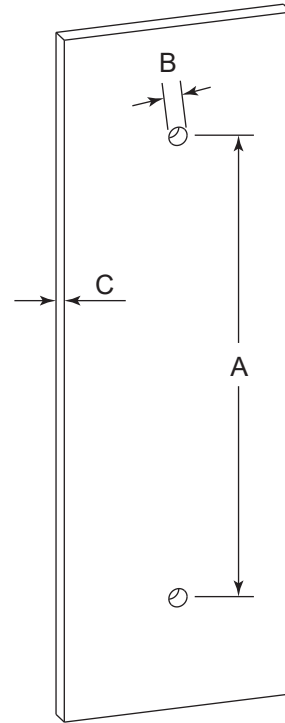

**SIENA COLLECTION**  
**SHOWER DOOR**  
**HANDLE DOUBLE 18"**  
3687818

**PRODUCT NAME:** DOUBLE SHOWER DOOR HANDLE

**PRODUCT CODE:** 3687818

**MATERIAL:** All-brass construction

**KEY FEATURES:** Elegant, strong linear components combined with round rosettes.

## HANDLES INFO

Components Included		
①	Handle	X2
②	Rubber Gasket	X4
③	Fixing Bracket	X2
④	Set Screw M6	X2

Mounting Kits Included		
	X1	Allen Key

## GLASS INFO

Glass Hole C-C Distance		
A	8"/203mm	8" Shower Door Handle
	12"/305mm	12" Shower Door Handle
	18"/457mm	18" Shower Door Handle
	24"/610mm	24" Shower Door Handle
	36"/915mm	36" Shower Door Handle
B	1/2" (12mm)	Glass Hole Diameter
C	6-12mm	Glass Thickness