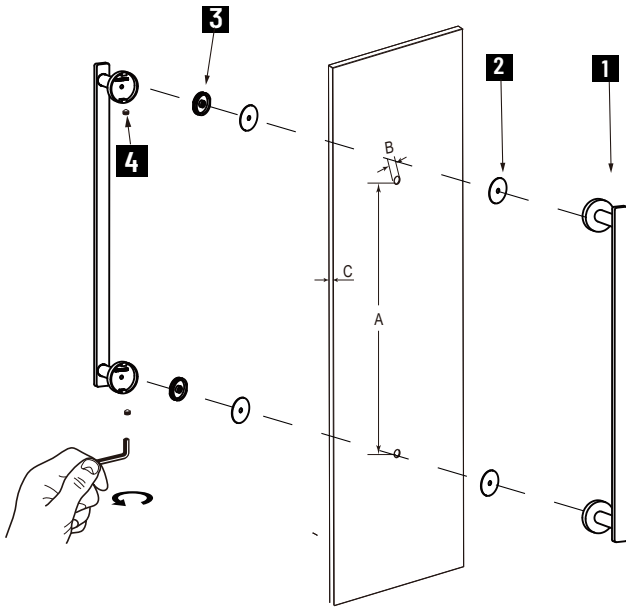

**SIENA COLLECTION**  
**SHOWER DOOR**  
**HANDLE DOUBLE 18"**  
3687818

**PRODUCT NAME:** DOUBLE SHOWER DOOR HANDLE

**PRODUCT CODE:** 3687818

**MATERIAL:** All-brass construction

**KEY FEATURES:** Elegant, strong linear components combined with round rosettes.

## HANDLES INFO

Components Included		
①	Handle	X2
②	Rubber Gasket	X4
③	Fixing Bracket	X2
④	Set Screw M6	X2

Mounting Kits Included		
	X1	Allen Key

## GLASS INFO

Glass Hole C-C Distance		
A	8"/203mm	8" Shower Door Handle
	12"/305mm	12" Shower Door Handle
	18"/457mm	18" Shower Door Handle
	24"/610mm	24" Shower Door Handle
	36"/915mm	36" Shower Door Handle
B	1/2" (12mm)	Glass Hole Diameter
C	6-12mm	Glass Thickness