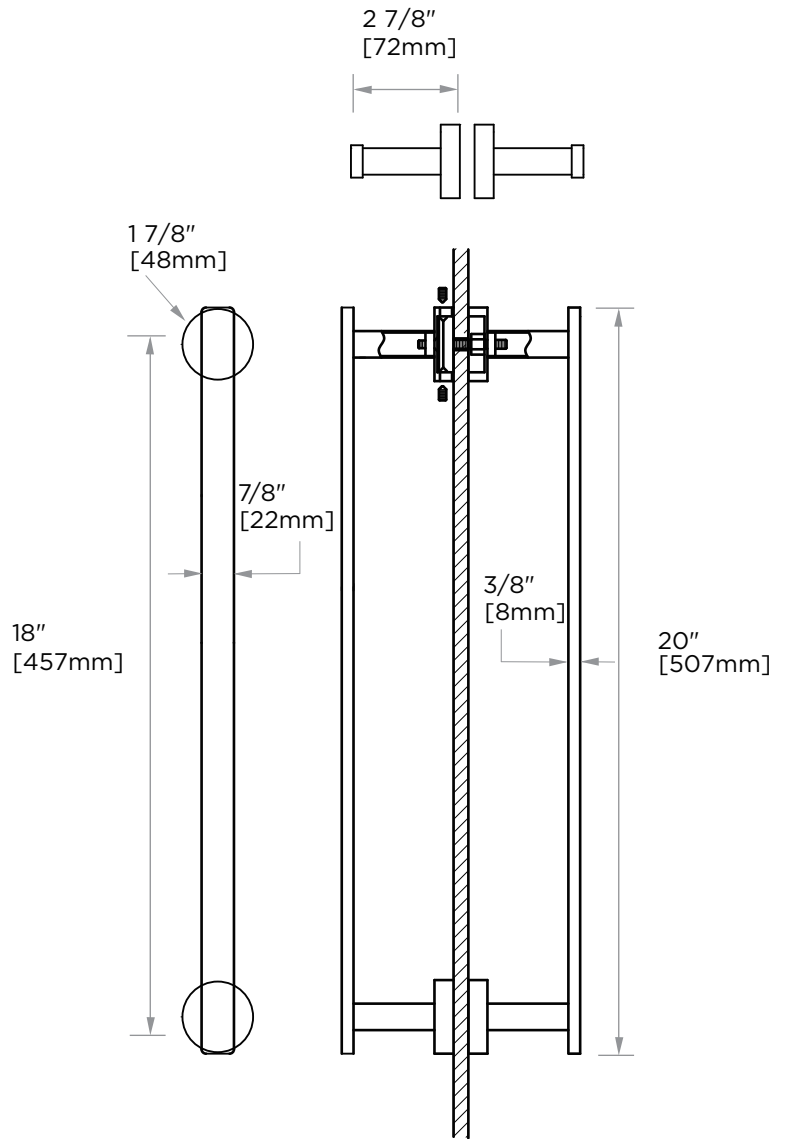

WARRANTY:

Lifetime Limited (Residential Use)
One Year (Commercial Use)

NOTE: Dimensions and specifications are subject to change without notice.