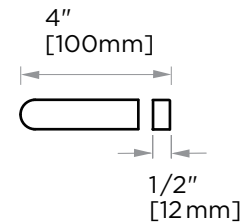

SEVILLE COLLECTION SINGLE SHOWER DOOR HANDLE

- 6" 1887506
- 8" 1887508
- 12" 1887512
- 18" 1887518
- 24" 1887524

PRODUCT NAME: SINGLE SHOWER DOOR HANDLE

PRODUCT CODE: 6" 1887506
8" 1887508
12" 1887512
18" 1887518
24" 1887524

MATERIAL: All-brass construction

KEY FEATURES: Sleek round profile, minimalist footprint, with no rosette.

STOCKED FINISHES:

STOCKED FINISH	6"	8"	12"	18"	24"
Polished Chrome (99)	●	●	●	●	●
Brushed Nickel(81)	●	●	●	●	●
Polished Nickel(68)	●		●	●	●
Matte Black (48)			●	●	●

HANDLES INFO

Components Included		
①	Handle	X1
②	Set Screw M6	X2
③	Fixing Bracket	X2
④	Rubber Gasket	X4

Mounting Kits Included		
	X1	Allen Key

GLASS INFO

Glass Hole C-C Distance		
A	8"/203mm	8" Shower Door Handle
	12"/305mm	12" Shower Door Handle
	18"/457mm	18" Shower Door Handle
	24"/610mm	24" Shower Door Handle
	36"/915mm	36" Shower Door Handle
B	3/8" (10mm)	Glass Hole Diameter
C	6-10mm	Glass Thickness

* Can be used with extension kit for thicker doors

NOTE: Dimensions and specifications are subject to change without notice.