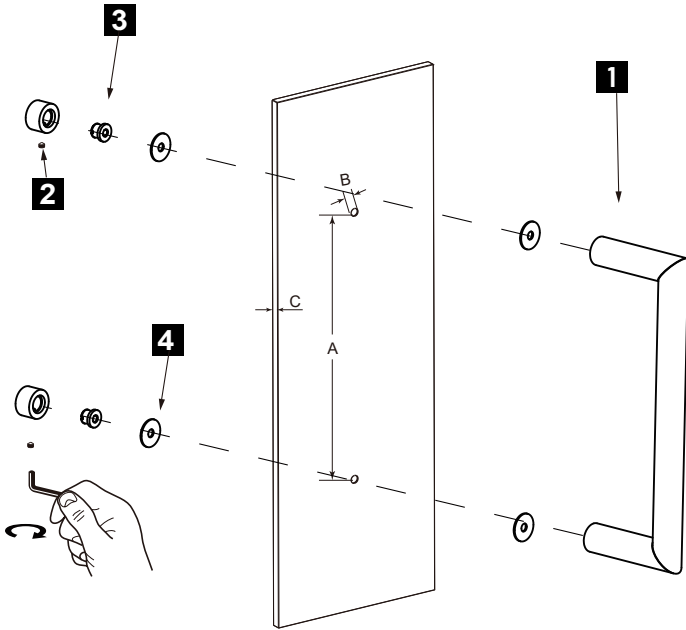

SEVILLE COLLECTION SINGLE SHOWER DOOR HANDLE

- 6" 1887506
- 8" 1887508
- 12" 1887512
- 18" 1887518
- 24" 1887524

PRODUCT NAME: SINGLE SHOWER DOOR HANDLE

PRODUCT CODE: 6" 1887506
8" 1887508
12" 1887512
18" 1887518
24" 1887524

HANDLES INFO

Components Included		
①	Handle	X1
②	Set Screw M6	X2
③	Fixing Bracket	X2
④	Rubber Gasket	X4

Mounting Kits Included		
	X1	Allen Key

GLASS INFO

Glass Hole C-C Distance		
A	8"/203mm	8" Shower Door Handle
	12"/305mm	12" Shower Door Handle
	18"/457mm	18" Shower Door Handle
	24"/610mm	24" Shower Door Handle
	36"/915mm	36" Shower Door Handle
B	3/8" (10mm)	Glass Hole Diameter
C	6-10mm	Glass Thickness