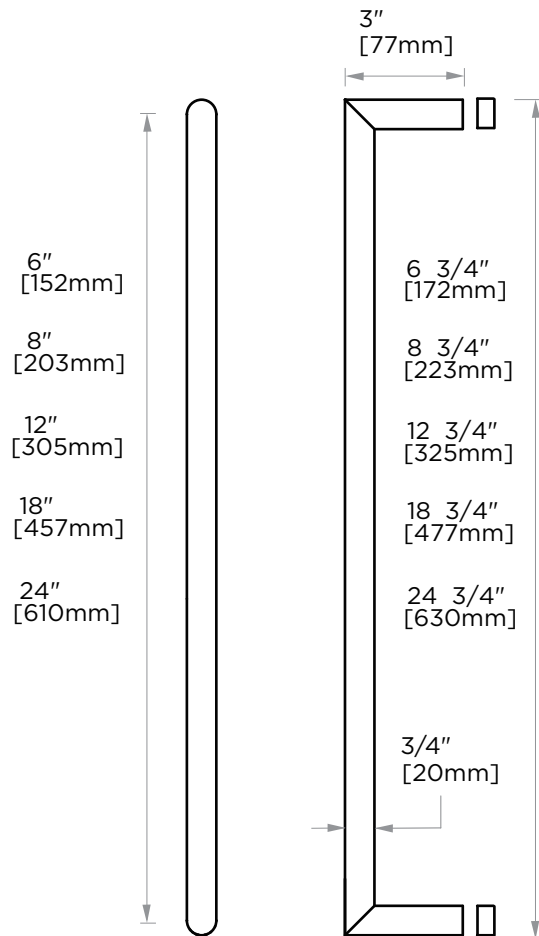

WARRANTY:

Lifetime Limited (Residential Use)
One Year (Commercial Use)

NOTE: Dimensions and specifications are subject to change without notice.