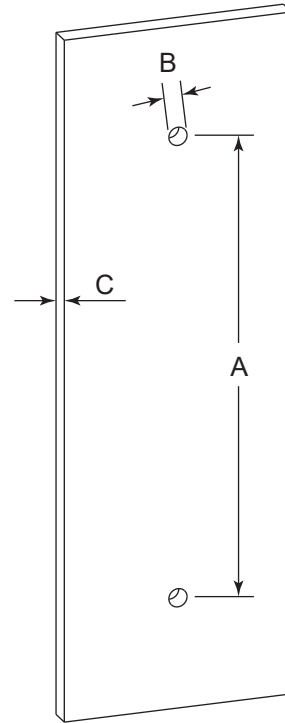

SEVILLE COLLECTION SINGLE SHOWER DOOR HANDLE

- 6" 1887506
- 8" 1887508
- 12" 1887512
- 18" 1887518
- 24" 1887524

PRODUCT NAME: SINGLE SHOWER DOOR HANDLE

PRODUCT CODE: 6" 1887506
8" 1887508
12" 1887512
18" 1887518
24" 1887524

MATERIAL: All-brass construction

KEY FEATURES: Sleek round profile, minimalist footprint, with no rosette.

STOCKED FINISHES:

STOCKED FINISH	6"	8"	12"	18"	24"
Polished Chrome (99)	●	●	●	●	●
Brushed Nickel(81)	●	●	●	●	●
Polished Nickel(68)	●		●	●	●
Matte Black (48)			●	●	●

HANDLES INFO

Components Included		
①	Handle	X1
②	Set Screw M6	X2
③	Fixing Bracket	X2
④	Rubber Gasket	X4

Mounting Kits Included		
	X1	Allen Key

GLASS INFO

Glass Hole C-C Distance		
A	8"/203mm	8" Shower Door Handle
	12"/305mm	12" Shower Door Handle
	18"/457mm	18" Shower Door Handle
	24"/610mm	24" Shower Door Handle
	36"/915mm	36" Shower Door Handle
B	3/8" (10mm)	Glass Hole Diameter
C	6-10mm	Glass Thickness