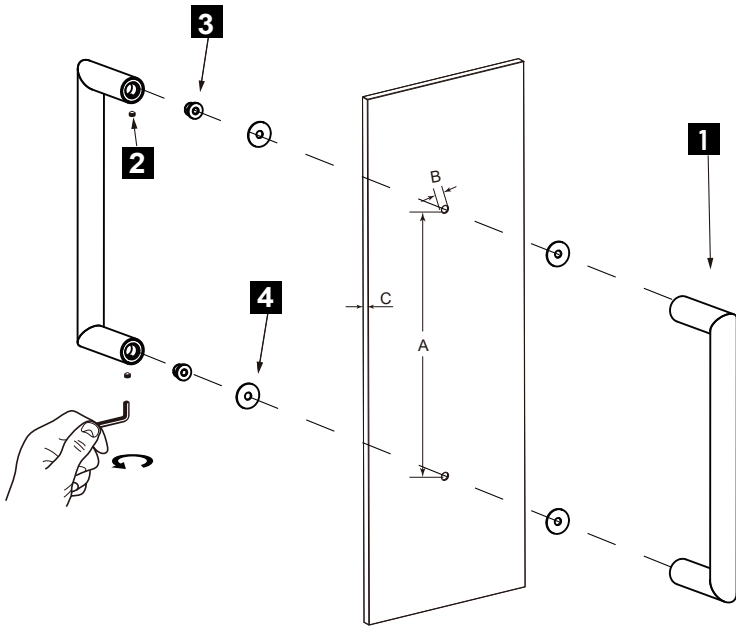

SEVILLE COLLECTION DOUBLE SHOWER DOOR HANDLE

- 6" 1887806
- 8" 1887808
- 12" 1887812
- 18" 1887818
- 24" 1887824

PRODUCT NAME: DOUBLE SHOWER DOOR HANDLE

PRODUCT CODE: 6" 1887806
8" 1887808
12" 1887812
18" 1887818
24" 1887824

HANDLES INFO

Components Included		
①	Handle	X1
②	Set Screw M6	X2
③	Fixing Bracket	X2
④	Rubber Gasket	X4

Mounting Kits Included		
	X1	Allen Key

GLASS INFO

Glass Hole C-C Distance		
A	8"/203mm	8" Shower Door Handle
	12"/305mm	12" Shower Door Handle
	18"/457mm	18" Shower Door Handle
	24"/610mm	24" Shower Door Handle
	36"/915mm	36" Shower Door Handle
B	3/8" (10mm)	Glass Hole Diameter
C	6-12mm	Glass Thickness