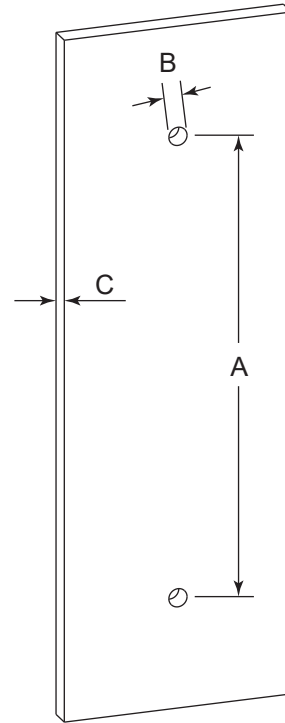

SEVILLE COLLECTION DOUBLE SHOWER DOOR HANDLE

- 6" 1887806
- 8" 1887808
- 12" 1887812
- 18" 1887818
- 24" 1887824

PRODUCT NAME: DOUBLE SHOWER DOOR HANDLE

PRODUCT CODE: 6" 1887806
8" 1887808
12" 1887812
18" 1887818
24" 1887824

MATERIAL: All-brass construction

KEY FEATURES: Sleek round profile, minimalist footprint, with no rosette.

STOCKED FINISHES:

STOCKED FINISH	6"	8"	12"	18"	24"
Polished Chrome (99)	●	●	●	●	●
Brushed Nickel(81)	●	●	●	●	●
Polished Nickel(68)	●	●	●	●	●
Matte Black (48)		●	●	●	●

HANDLES INFO

Components Included		
①	Handle	X1
②	Set Screw M6	X2
③	Fixing Bracket	X2
④	Rubber Gasket	X4

Mounting Kits Included		
	X1	Allen Key

GLASS INFO

Glass Hole C-C Distance		
A	8"/203mm	8" Shower Door Handle
	12"/305mm	12" Shower Door Handle
	18"/457mm	18" Shower Door Handle
	24"/610mm	24" Shower Door Handle
	36"/915mm	36" Shower Door Handle
B	3/8" (10mm)	Glass Hole Diameter
C	6-12mm	Glass Thickness