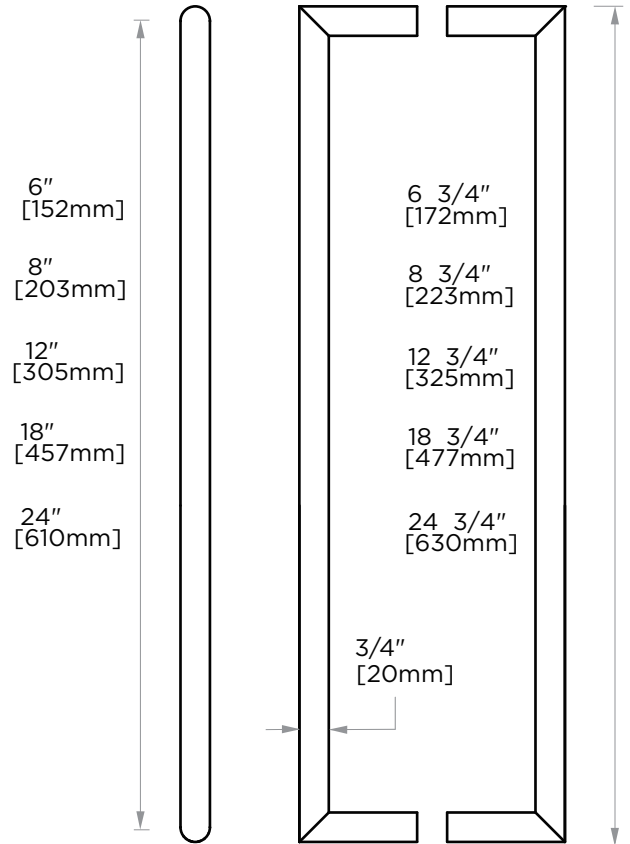

WARRANTY:

Lifetime Limited (Residential Use)
One Year (Commercial Use)

NOTE: Dimensions and specifications are subject to change without notice.