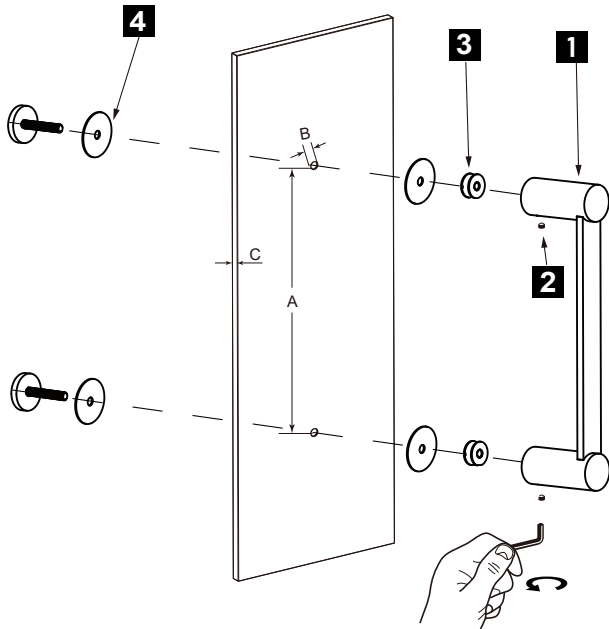

PORTO COLLECTION SINGLE SHOWER DOOR HANDLE

- 6" 1377506
- 8" 1377508
- 12" 1377512
- 18" 1377518
- 24" 1377524

PRODUCT NAME: SINGLE SHOWER DOOR HANDLE

PRODUCT CODE: 6" 1377506
8" 1377508
12" 1377512
18" 1377518
24" 1377524

HANDLES INFO

Components Included		
①	Handle	X1
②	Set Screw M6	X2
③	Fixing Bracket	X2
④	Rubber Gasket	X4

Mounting Kits Included		
	X1	Allen Key

GLASS INFO

Glass Hole C-C Distance		
A	8"/203mm	8" Shower Door Handle
	12"/305mm	12" Shower Door Handle
	18"/457mm	18" Shower Door Handle
	24"/610mm	24" Shower Door Handle
	36"/915mm	36" Shower Door Handle
B	1/2" (12mm)	Glass Hole Diameter
C	6-12mm	Glass Thickness