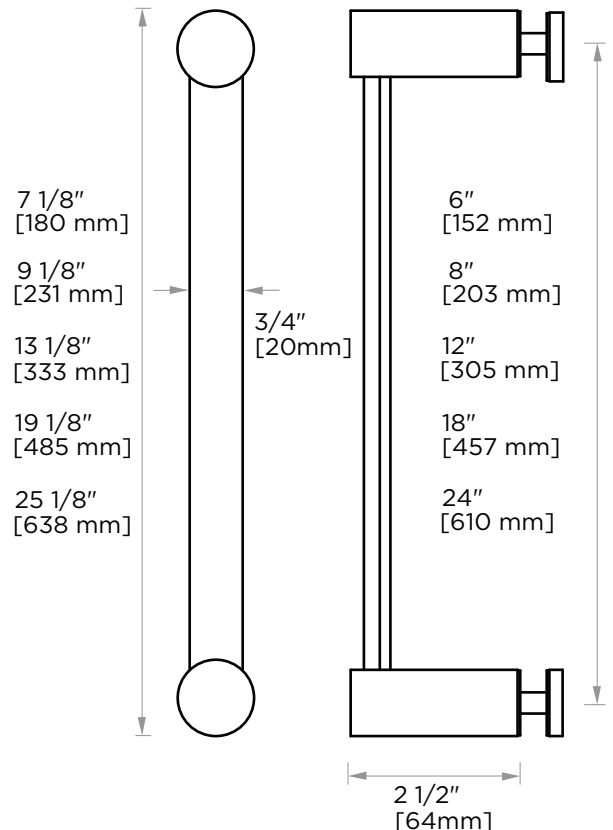

WARRANTY:

Lifetime Limited (Residential Use)
One Year (Commercial Use)

NOTE: Dimensions and specifications are subject to change without notice.