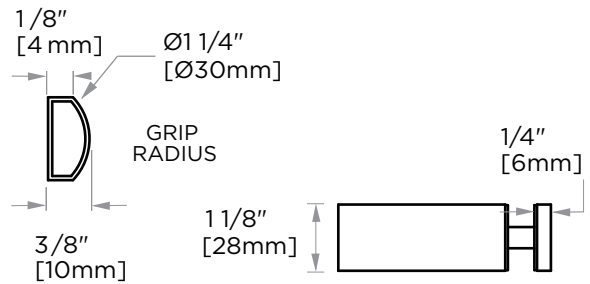

PORTO COLLECTION SINGLE SHOWER DOOR HANDLE

- 6" 1377506
- 8" 1377508
- 12" 1377512
- 18" 1377518
- 24" 1377524

PRODUCT NAME: SINGLE SHOWER DOOR HANDLE

PRODUCT CODE: 6" 1377506
8" 1377508
12" 1377512
18" 1377518
24" 1377524

HANDLES INFO

Components Included		
①	Handle	X1
②	Set Screw M6	X2
③	Fixing Bracket	X2
④	Rubber Gasket	X4

Mounting Kits Included		
	X1	Allen Key

GLASS INFO

Glass Hole C-C Distance		
A	8"/203mm	8" Shower Door Handle
	12"/305mm	12" Shower Door Handle
	18"/457mm	18" Shower Door Handle
	24"/610mm	24" Shower Door Handle
	36"/915mm	36" Shower Door Handle
B	1/2" (12mm)	Glass Hole Diameter
C	6-12mm	Glass Thickness