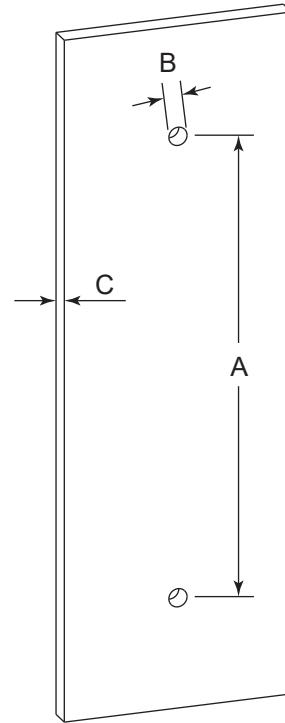

PORTO COLLECTION SINGLE SHOWER DOOR HANDLE

- 6" 1377506
- 8" 1377508
- 12" 1377512
- 18" 1377518
- 24" 1377524

PRODUCT NAME: SINGLE SHOWER DOOR HANDLE

PRODUCT CODE: 6" 1377506
8" 1377508
12" 1377512
18" 1377518
24" 1377524

MATERIAL: All-brass construction

KEY FEATURES: Contemporary design.
Round and linear geometries.
Sleek modern aesthetic.

STOCKED FINISHES:

STOCKED FINISH	6"	8"	12"	18"	24"
Polished Chrome (99)	●	●	●	●	●
Brushed Nickel(81)	●	●	●	●	●
Polished Nickel(68)	●	●	●	●	●
Matte Black (48)	●		●	●	●

HANDLES INFO

Components Included		
①	Handle	X1
②	Set Screw M6	X2
③	Fixing Bracket	X2
④	Rubber Gasket	X4

Mounting Kits Included		
	X1	Allen Key

GLASS INFO

Glass Hole C-C Distance		
A	8"/203mm	8" Shower Door Handle
	12"/305mm	12" Shower Door Handle
	18"/457mm	18" Shower Door Handle
	24"/610mm	24" Shower Door Handle
	36"/915mm	36" Shower Door Handle
B	1/2" (12mm)	Glass Hole Diameter
C	6-12mm	Glass Thickness