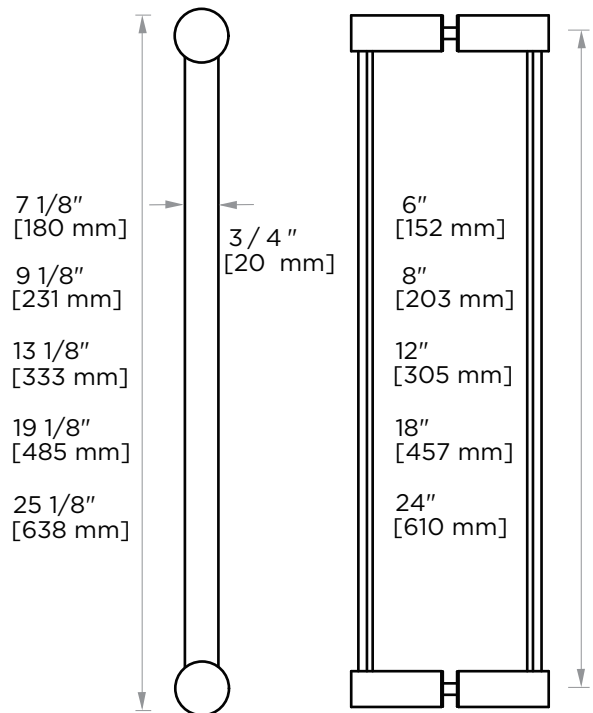

NOTE: Dimensions and specifications are subject to change without notice.