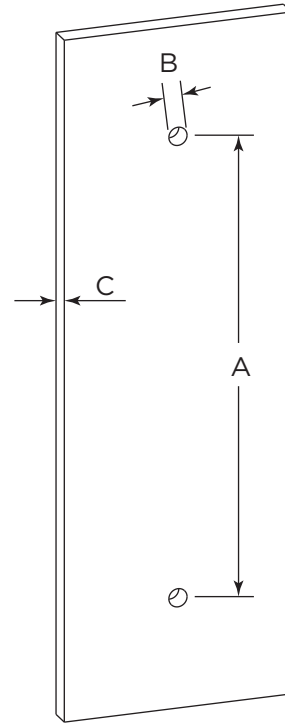

## PORTO COLLECTION DOUBLE SHOWER DOOR HANDLE

- 6" 1377806
- 8" 1377808
- 12" 1377812
- 18" 1377818
- 24" 1377824

**PRODUCT NAME:** DOUBLE SHOWER DOOR HANDLE

**PRODUCT CODE:**

- 6" 1377806
- 8" 1377808
- 12" 1377812
- 18" 1377818
- 24" 1377824

**MATERIAL:** All-brass construction

**KEY FEATURES:** Contemporary design. Round and linear geometries. Sleek modern aesthetic.

**STOCKED FINISHES:**

STOCKED FINISH	6"	8"	12"	18"	24"
Polished Chrome (99)	●	●	●	●	●
Brushed Nickel(81)	●	●	●	●	●
Polished Nickel (68)	●	●	●	●	●
Matte Black (48)		●	●	●	●

## HANDLES INFO

Components Included		
①	Handle	X1
②	Set Screw M6	X2
③	Fixing Bracket	X2
④	Rubber Gasket	X4

Mounting Kits Included		
	X1	Allen Key

## GLASS INFO

Glass Hole C-C Distance		
A	8"/203mm	8" Shower Door Handle
	12"/305mm	12" Shower Door Handle
	18"/457mm	18" Shower Door Handle
	24"/610mm	24" Shower Door Handle
	36"/915mm	36" Shower Door Handle
B	1/2" (12mm)	Glass Hole Diameter
C	6-12mm	Glass Thickness