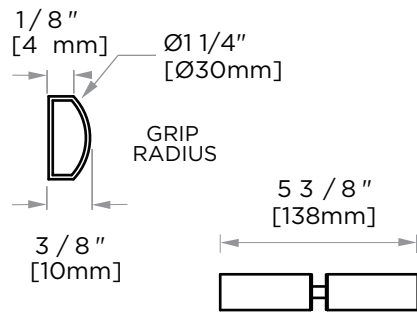

NOTE: Dimensions and specifications are subject to change without notice.