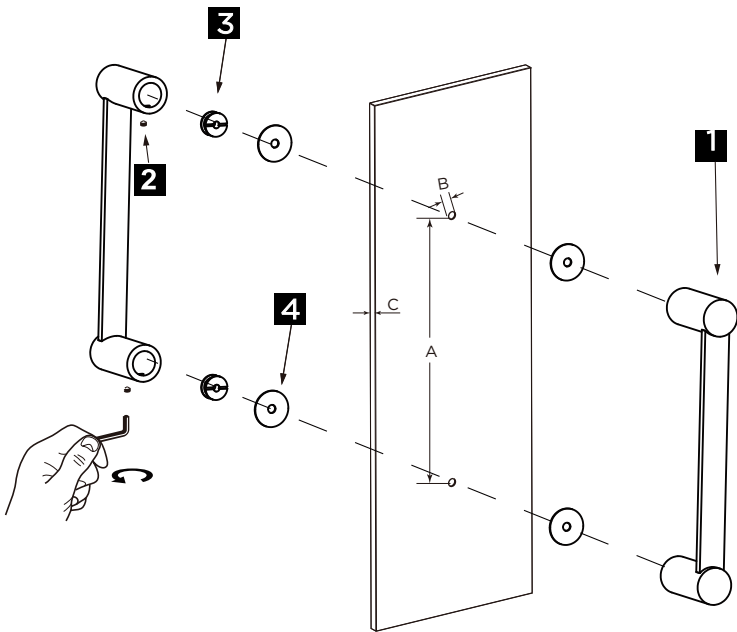

## PORTO COLLECTION DOUBLE SHOWER DOOR HANDLE

- 6" 1377806
- 8" 1377808
- 12" 1377812
- 18" 1377818
- 24" 1377824

**PRODUCT NAME:** DOUBLE SHOWER DOOR HANDLE

**PRODUCT CODE:**

- 6" 1377806
- 8" 1377808
- 12" 1377812
- 18" 1377818
- 24" 1377824

## HANDLES INFO

Components Included		
①	Handle	X1
②	Set Screw M6	X2
③	Fixing Bracket	X2
④	Rubber Gasket	X4

Mounting Kits Included		
	X1	Allen Key

## GLASS INFO

Glass Hole C-C Distance		
A	8"/203mm	8" Shower Door Handle
	12"/305mm	12" Shower Door Handle
	18"/457mm	18" Shower Door Handle
	24"/610mm	24" Shower Door Handle
	36"/915mm	36" Shower Door Handle
B	1/2" (12mm)	Glass Hole Diameter
C	6-12mm	Glass Thickness