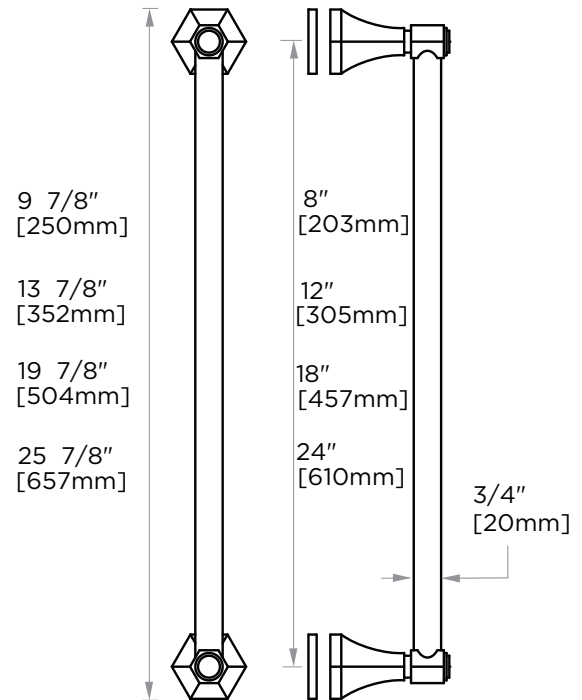

NOTE: Dimensions and specifications are subject to change without notice.