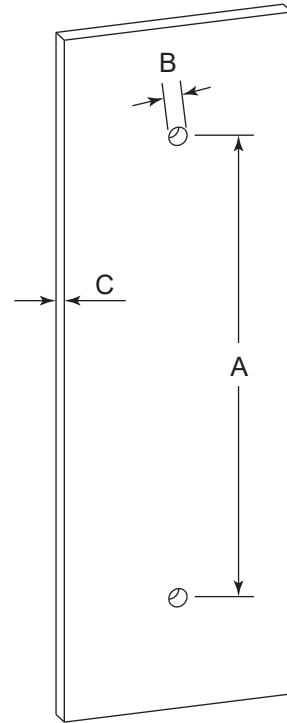

HANDLES INFO

Components Included		
①	Handle	X1
②	Set Screw M6	X2
③	Fixing Bracket	X2
④	Rubber Gasket	X4

Mounting Kits Included		
	X1	Allen Key

GLASS INFO

Glass Hole C-C Distance		
A	8"/203mm	8" Shower Door Handle
	12"/305mm	12" Shower Door Handle
	18"/457mm	18" Shower Door Handle
	24"/610mm	24" Shower Door Handle
	36"/915mm	36" Shower Door Handle
B	1/2" (12mm)	Glass Hole Diameter
C	6-12mm	Glass Thickness

* Can be used with extension kit for thicker doors

NOTE: Dimensions and specifications are subject to change without notice.