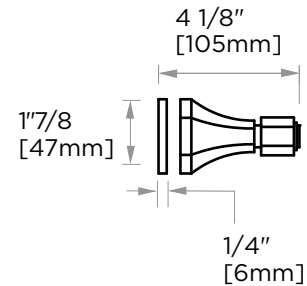

NOTE: Dimensions and specifications are subject to change without notice.