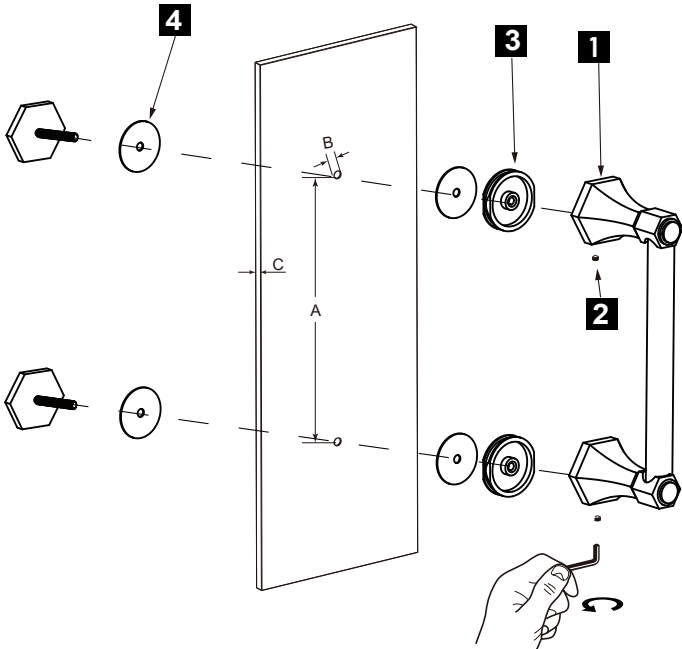

HANDLES INFO

Components Included		
①	Handle	X1
②	Set Screw M6	X2
③	Fixing Bracket	X2
④	Rubber Gasket	X4

Mounting Kits Included		
	X1	Allen Key

GLASS INFO

Glass Hole C-C Distance		
A	8"/203mm	8" Shower Door Handle
	12"/305mm	12" Shower Door Handle
	18"/457mm	18" Shower Door Handle
	24"/610mm	24" Shower Door Handle
	36"/915mm	36" Shower Door Handle
B	1/2" (12mm)	Glass Hole Diameter
C	6-12mm	Glass Thickness

* Can be used with extension kit for thicker doors

NOTE: Dimensions and specifications are subject to change without notice.