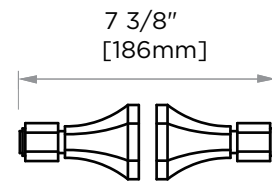

PISA COLLECTION DOUBLE SHOWER DOOR HANDLE

- 8" 3427808
- 12" 3427812
- 18" 3427818
- 24" 3427824

PRODUCT NAME: DOUBLE SHOWER DOOR HANDLE

PRODUCT CODE: 8" 3427808
12" 3427812
18" 3427818
24" 3427824

MATERIAL: All-brass construction

KEY FEATURES: Classic Art Deco take on a traditional design

STOCKED FINISHES:

STOCKED FINISH	8"	12"	18"	24"
Polished Chrome (99)	<input type="checkbox"/>	<input type="checkbox"/>	<input type="checkbox"/>	<input type="checkbox"/>
Brushed Nickel(81)	<input type="checkbox"/>	<input type="checkbox"/>	<input type="checkbox"/>	<input type="checkbox"/>
Polished Nickel(68)	<input type="checkbox"/>	<input type="checkbox"/>	<input type="checkbox"/>	<input type="checkbox"/>

HANDLES INFO

Components Included		
①	Handle	X1
②	Set Screw M6	X2
③	Fixing Bracket	X2
④	Rubber Gasket	X4

Mounting Kits Included		
	X1	Allen Key

GLASS INFO

Glass Hole C-C Distance		
A	8"/203mm	8" Shower Door Handle
	12"/305mm	12" Shower Door Handle
	18"/457mm	18" Shower Door Handle
	24"/610mm	24" Shower Door Handle
	36"/915mm	36" Shower Door Handle
B	1/2" (12mm)	Glass Hole Diameter
C	6-12mm	Glass Thickness