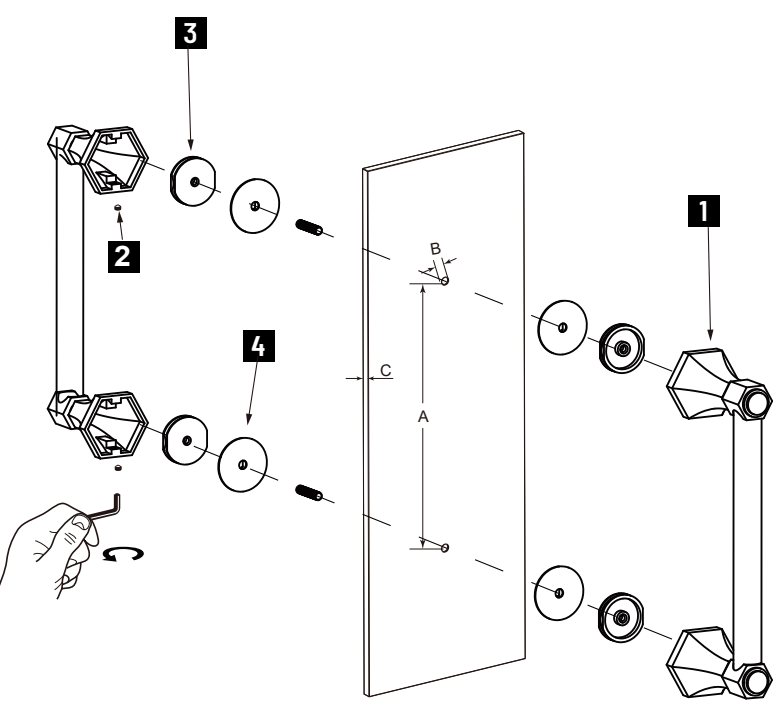

PISA COLLECTION DOUBLE SHOWER DOOR HANDLE

- 8" 3427808
- 12" 3427812
- 18" 3427818
- 24" 3427824

PRODUCT NAME: DOUBLE SHOWER DOOR HANDLE

PRODUCT CODE: 8" 3427808
12" 3427812
18" 3427818
24" 3427824

MATERIAL: All-brass construction

KEY FEATURES: Classic Art Deco take on a traditional design

STOCKED FINISHES:

STOCKED FINISH	8"	12"	18"	24"
Polished Chrome (99)	<input type="checkbox"/>	<input type="checkbox"/>	<input type="checkbox"/>	<input type="checkbox"/>
Brushed Nickel(81)	<input type="checkbox"/>	<input type="checkbox"/>	<input type="checkbox"/>	<input type="checkbox"/>
Polished Nickel(68)	<input type="checkbox"/>	<input type="checkbox"/>	<input type="checkbox"/>	<input type="checkbox"/>

HANDLES INFO

Components Included		
①	Handle	X1
②	Set Screw M6	X2
③	Fixing Bracket	X2
④	Rubber Gasket	X4

Mounting Kits Included		
	X1	Allen Key

GLASS INFO

Glass Hole C-C Distance		
A	8"/203mm	8" Shower Door Handle
	12"/305mm	12" Shower Door Handle
	18"/457mm	18" Shower Door Handle
	24"/610mm	24" Shower Door Handle
	36"/915mm	36" Shower Door Handle
B	1/2" (12mm)	Glass Hole Diameter
C	6-12mm	Glass Thickness