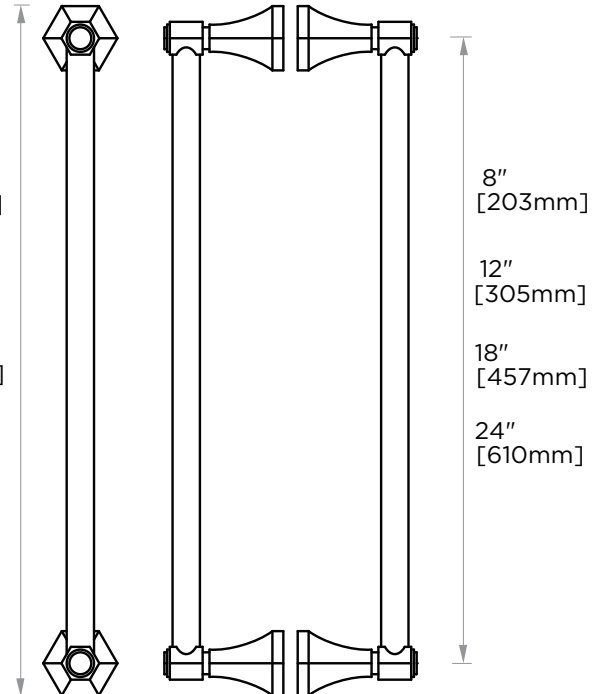

WARRANTY:

Lifetime Limited (Residential Use)
One Year (Commercial Use)

NOTE: Dimensions and specifications are subject to change without notice.