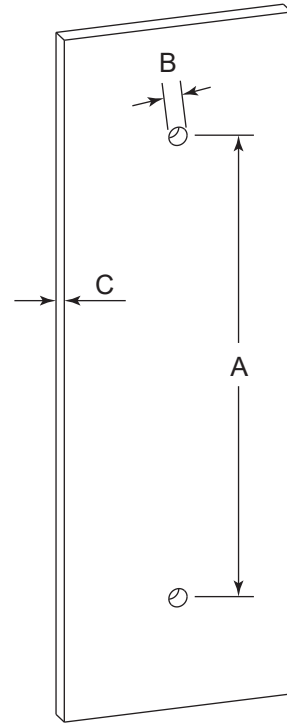

PISA COLLECTION DOUBLE SHOWER DOOR HANDLE

- 8" 3427808
- 12" 3427812
- 18" 3427818
- 24" 3427824

PRODUCT NAME: DOUBLE SHOWER DOOR HANDLE

PRODUCT CODE: 8" 3427808
12" 3427812
18" 3427818
24" 3427824

MATERIAL: All-brass construction

KEY FEATURES: Classic Art Deco take on a traditional design

STOCKED FINISHES:

STOCKED FINISH	8"	12"	18"	24"
Polished Chrome (99)	<input type="checkbox"/>	<input type="checkbox"/>	<input type="checkbox"/>	<input type="checkbox"/>
Brushed Nickel(81)	<input type="checkbox"/>	<input type="checkbox"/>	<input type="checkbox"/>	<input type="checkbox"/>
Polished Nickel(68)	<input type="checkbox"/>	<input type="checkbox"/>	<input type="checkbox"/>	<input type="checkbox"/>

HANDLES INFO

Components Included		
①	Handle	X1
②	Set Screw M6	X2
③	Fixing Bracket	X2
④	Rubber Gasket	X4

Mounting Kits Included		
	X1	Allen Key

GLASS INFO

Glass Hole C-C Distance		
A	8"/203mm	8" Shower Door Handle
	12"/305mm	12" Shower Door Handle
	18"/457mm	18" Shower Door Handle
	24"/610mm	24" Shower Door Handle
	36"/915mm	36" Shower Door Handle
B	1/2" (12mm)	Glass Hole Diameter
C	6-12mm	Glass Thickness