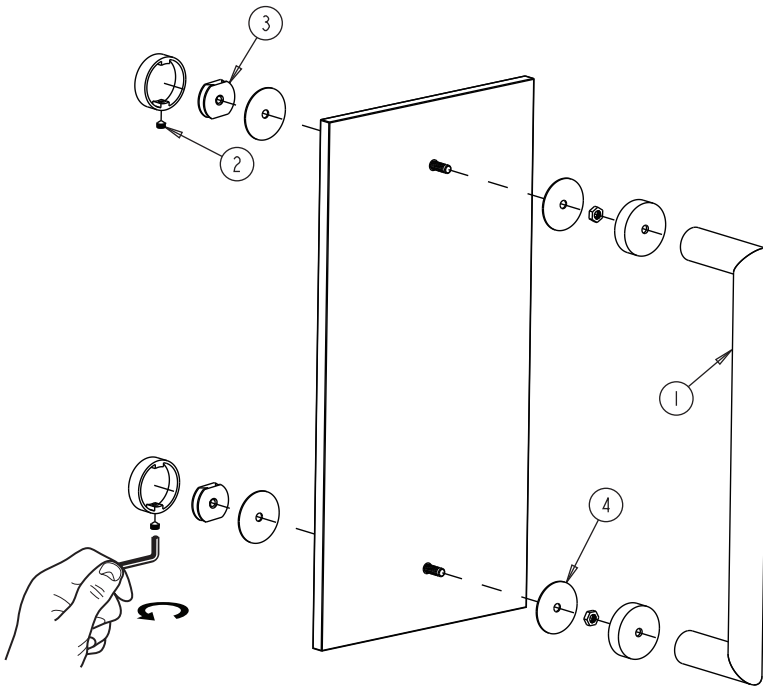

## OSLO COLLECTION SINGLE SHOWER DOOR HANDLE

- 6" 1447506
- 8" 1447508
- 12" 1447512
- 18" 1447518
- 24" 1447524

**PRODUCT NAME:** SINGLE SHOWER DOOR HANDLE

**PRODUCT CODE:** 6" 1447506  
8" 1447508  
12" 1447512  
18" 1447518  
24" 1447524

### HANDLES INFO

Components Included		
①	Handle	X1
②	Set Screw M6	X2
③	Fixing Bracket	X2
④	Rubber Gasket	X4

### GLASS INFO

Glass Hole C-C Distance		
A	6"/152mm	6" Shower Door Handle
	8"/203mm	8" Shower Door Handle
	12"/305mm	12" Shower Door Handle
	18"/457mm	18" Shower Door Handle
	24"/610mm	24" Shower Door Handle
B	1/2"(12mm)	Glass Hole Diameter
C	6-12mm	Glass Thickness