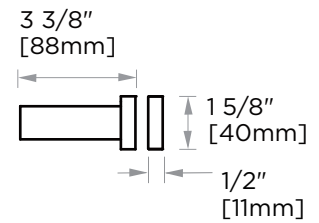

NOTE: Dimensions and specifications are subject to change without notice.