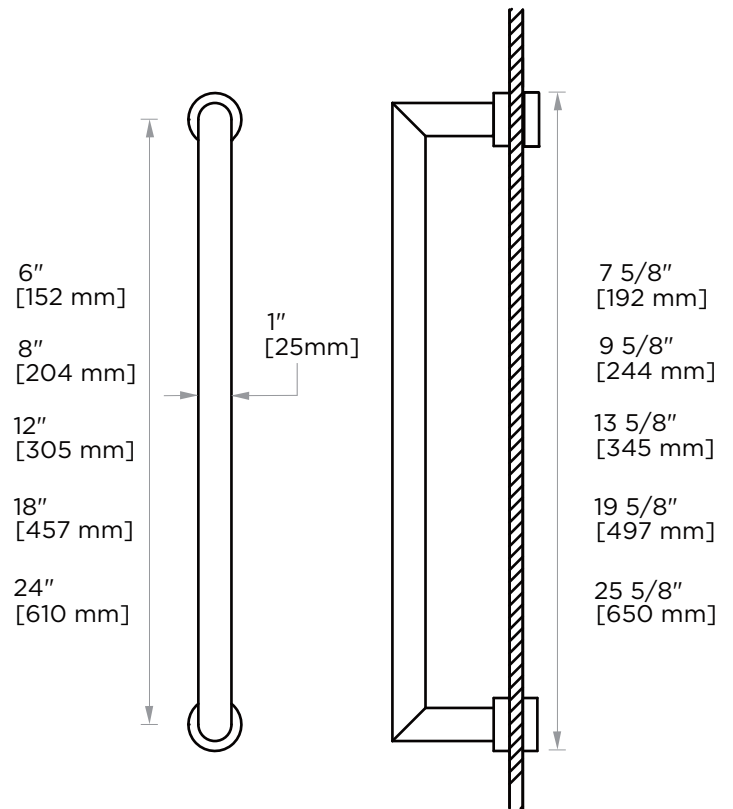

NOTE: Dimensions and specifications are subject to change without notice.