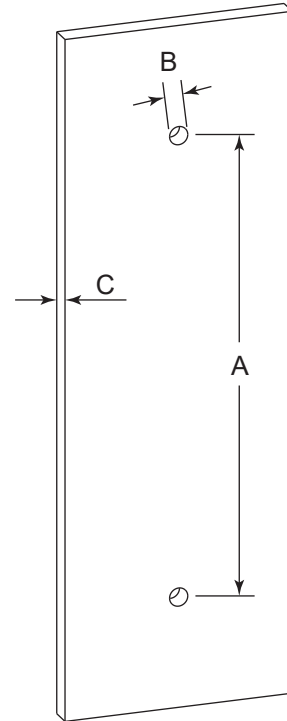

## OSLO COLLECTION SINGLE SHOWER DOOR HANDLE

- 6" 1447506
- 8" 1447508
- 12" 1447512
- 18" 1447518
- 24" 1447524

**PRODUCT NAME:** SINGLE SHOWER DOOR HANDLE

**PRODUCT CODE:** 6" 1447506  
8" 1447508  
12" 1447512  
18" 1447518  
24" 1447524

**MATERIAL:** All-brass construction

**KEY FEATURES:** Contemporary design. Round minimalist look.

**STOCKED FINISHES:**

STOCKED FINISH	6"	8"	12"	18"	24"
Polished Chrome (99)	●	●	●	●	●
Brushed Nickel(81)	●	●	●	●	●
Polished Nickel(68)	●	●	●	●	●
Matte Black (48)	●	●	●	●	●

### HANDLES INFO

Components Included		
①	Handle	X1
②	Set Screw M6	X2
③	Fixing Bracket	X2
④	Rubber Gasket	X4

### GLASS INFO

Glass Hole C-C Distance		
A	6"/152mm	6" Shower Door Handle
	8"/203mm	8" Shower Door Handle
	12"/305mm	12" Shower Door Handle
	18"/457mm	18" Shower Door Handle
	24"/610mm	24" Shower Door Handle
B	1/2"(12mm)	Glass Hole Diameter
C	6-12mm	Glass Thickness