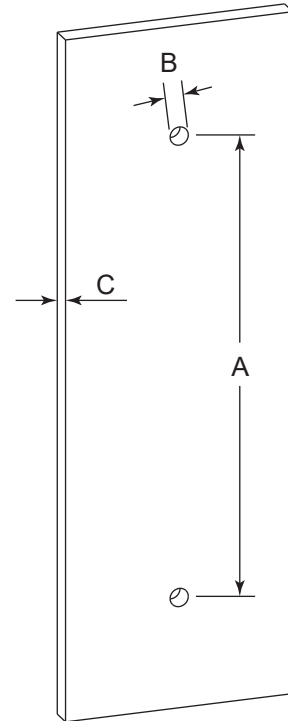

## OSLO COLLECTION DOUBLE SHOWER DOOR HANDLE

- 6" 1447806
- 8" 1447808
- 12" 1447812
- 18" 1447818
- 24" 1447824

**PRODUCT NAME:** DOUBLE SHOWER  
DOOR HANDLE

**PRODUCT CODE:** 6" 1447806  
8" 1447808  
12" 1447812  
18" 1447818  
24" 1447824

## HANDLES INFO

Components Included		
①	Handle A	X1
②	Handle B	X1
③	Fixing Bracket	X2
④	Rubber Gasket	X4
⑤	Set Screw M6	X2

Mounting Kits Included		
	X1	Allen Key

## GLASS INFO

Glass Hole C-C Distance		
A	6"/152mm	6" Shower Door Handle
	8"/203mm	8" Shower Door Handle
	12"/305mm	12" Shower Door Handle
	18"/457mm	18" Shower Door Handle
	24"/610mm	24" Shower Door Handle
B	1/2" (12mm)	Glass Hole Diameter
C	6-12mm	Glass Thickness