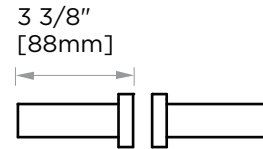

NOTE: Dimensions and specifications are subject to change without notice.