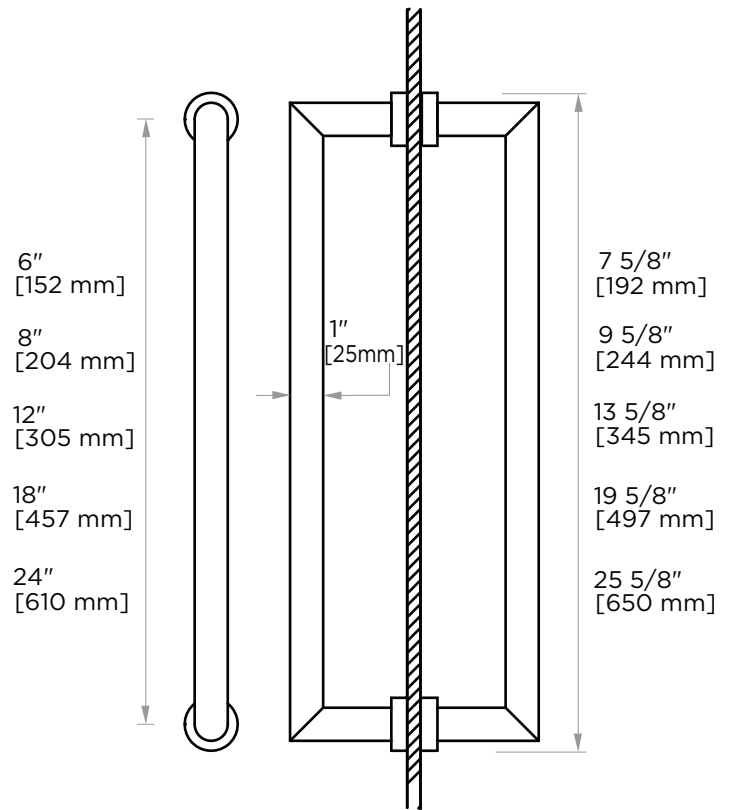

WARRANTY:

Lifetime Limited (Residential Use)
One Year (Commercial Use)

NOTE: Dimensions and specifications are subject to change without notice.