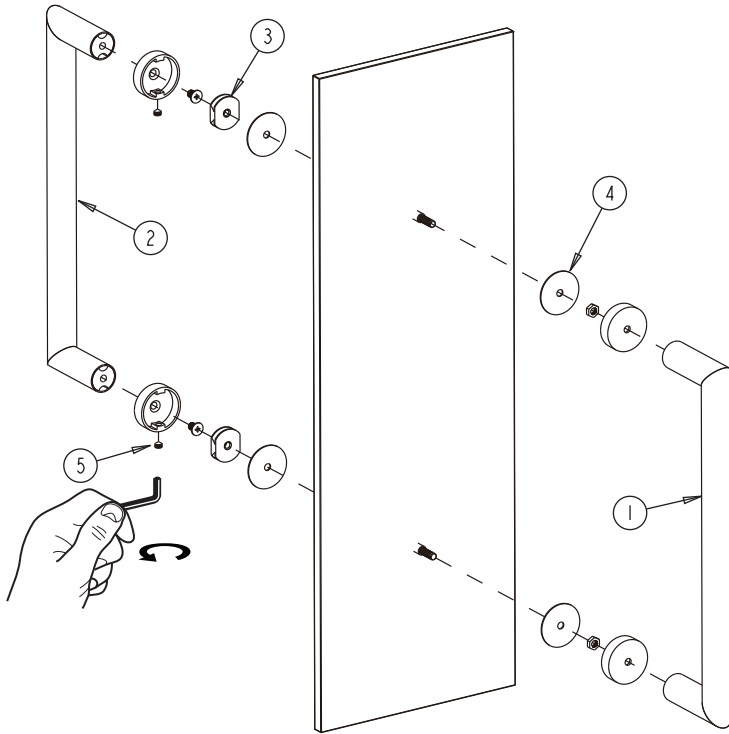

## OSLO COLLECTION DOUBLE SHOWER DOOR HANDLE

- 6" 1447806
- 8" 1447808
- 12" 1447812
- 18" 1447818
- 24" 1447824

**PRODUCT NAME:** DOUBLE SHOWER  
DOOR HANDLE

**PRODUCT CODE:** 6" 1447806  
8" 1447808  
12" 1447812  
18" 1447818  
24" 1447824

## HANDLES INFO

Components Included		
①	Handle A	X1
②	Handle B	X1
③	Fixing Bracket	X2
④	Rubber Gasket	X4
⑤	Set Screw M6	X2

Mounting Kits Included		
	X1	Allen Key

## GLASS INFO

Glass Hole C-C Distance		
A	6"/152mm	6" Shower Door Handle
	8"/203mm	8" Shower Door Handle
	12"/305mm	12" Shower Door Handle
	18"/457mm	18" Shower Door Handle
	24"/610mm	24" Shower Door Handle
B	1/2" (12mm)	Glass Hole Diameter
C	6-12mm	Glass Thickness