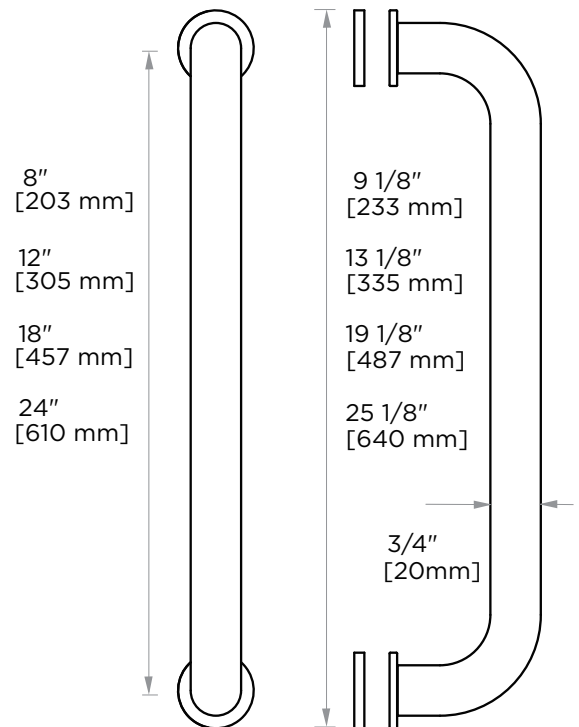

NOTE: Dimensions and specifications are subject to change without notice.