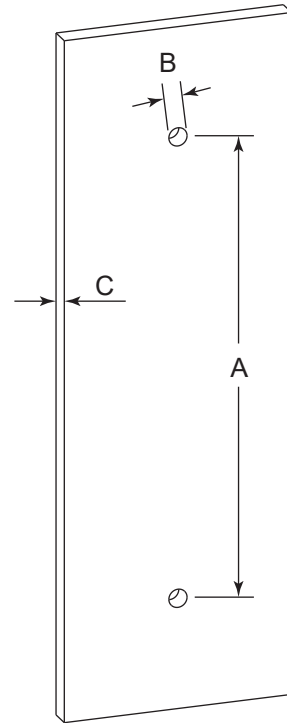

## NICE COLLECTION SINGLE SHOWER DOOR HANDLE

- 8" 1707508
- 12" 1707512
- 18" 1707518
- 24" 1707524

**PRODUCT NAME:** SINGLE SHOWER DOOR HANDLE

**PRODUCT CODE:** 8" 1707508  
12" 1707512  
18" 1707518  
24" 1707524

**MATERIAL:** All-brass construction

**KEY FEATURES:** Contemporary design.  
Soft, curved brass with thin rosettes

**STOCKED FINISHES:**

STOCKED FINISH	8"	12"	18"	24"
● Polished Chrome (99)	●	●	●	●

**SPECIAL FINISHES AVAILABLE:** Please see our website for full list samples

## HANDLES INFO

Components Included		
①	Handle	X1
②	Set Screw M6	X2
③	Fixing Bracket	X2
④	Rubber Gasket	X4

Mounting Kits Included		
	X1	Allen Key

## GLASS INFO

Glass Hole C-C Distance		
A	8"/203mm	8" Shower Door Handle
	12"/305mm	12" Shower Door Handle
	18"/457mm	18" Shower Door Handle
	24"/610mm	24" Shower Door Handle
	36"/915mm	36" Shower Door Handle
B	1/2" (12mm)	Glass Hole Diameter
C	6-12mm	Glass Thickness