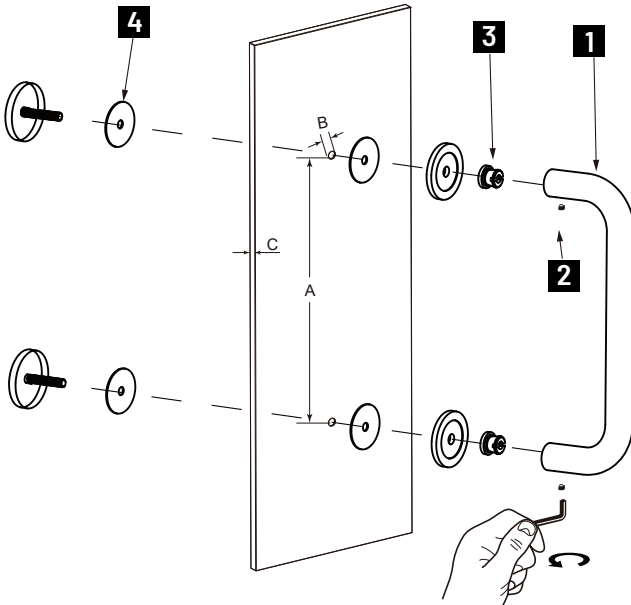

## NICE COLLECTION SINGLE SHOWER DOOR HANDLE

- 8" 1707508
- 12" 1707512
- 18" 1707518
- 24" 1707524

**PRODUCT NAME:** SINGLE SHOWER DOOR HANDLE

**PRODUCT CODE:** 8" 1707508  
12" 1707512  
18" 1707518  
24" 1707524

## HANDLES INFO

Components Included		
①	Handle	X1
②	Set Screw M6	X2
③	Fixing Bracket	X2
④	Rubber Gasket	X4

Mounting Kits Included		
	X1	Allen Key

## GLASS INFO

Glass Hole C-C Distance		
A	8"/203mm	8" Shower Door Handle
	12"/305mm	12" Shower Door Handle
	18"/457mm	18" Shower Door Handle
	24"/610mm	24" Shower Door Handle
	36"/915mm	36" Shower Door Handle
B	1/2" (12mm)	Glass Hole Diameter
C	6-12mm	Glass Thickness