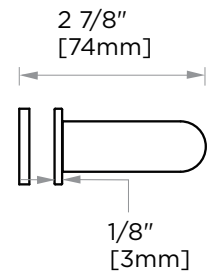

## NICE COLLECTION SINGLE SHOWER DOOR HANDLE

- 8" 1707508
- 12" 1707512
- 18" 1707518
- 24" 1707524

**PRODUCT NAME:** SINGLE SHOWER DOOR HANDLE

**PRODUCT CODE:** 8" 1707508  
12" 1707512  
18" 1707518  
24" 1707524

## HANDLES INFO

Components Included		
①	Handle	X1
②	Set Screw M6	X2
③	Fixing Bracket	X2
④	Rubber Gasket	X4

Mounting Kits Included		
	X1	Allen Key

## GLASS INFO

Glass Hole C-C Distance		
A	8"/203mm	8" Shower Door Handle
	12"/305mm	12" Shower Door Handle
	18"/457mm	18" Shower Door Handle
	24"/610mm	24" Shower Door Handle
	36"/915mm	36" Shower Door Handle
B	1/2" (12mm)	Glass Hole Diameter
C	6-12mm	Glass Thickness