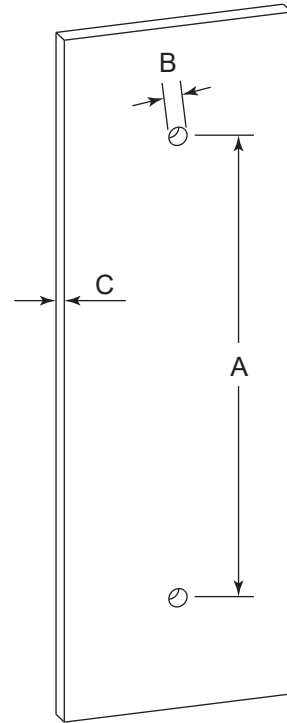

MUNICH COLLECTION SINGLE SHOWER DOOR HANDLE

- 8" 2887508
- 12" 2887512
- 18" 2887518
- 24" 2887524

PRODUCT NAME: SINGLE SHOWER DOOR HANDLE

PRODUCT CODE: 8" 2887508
12" 2887512
18" 2887518
24" 2887524

MATERIAL: All-brass construction

KEY FEATURES: Contemporary design. Strong rectangular shapes, balanced by slender linear lines.

STOCKED FINISHES:

STOCKED FINISH	8"	12"	18"	24"
Polished Chrome (99)	●	●	●	●
Brushed Nickel(81)	●	●	●	●
Polished Nickel(68)	●		●	●

HANDLES INFO

Components Included		
①	Handle	X1
②	Set Screw M6	X2
③	Fixing Bracket	X2
④	Rubber Gasket	X4

Mounting Kits Included		
	X1	Allen Key

GLASS INFO

Glass Hole C-C Distance		
A	8"/203mm	8" Shower Door Handle
	12"/305mm	12" Shower Door Handle
	18"/457mm	18" Shower Door Handle
	24"/610mm	24" Shower Door Handle
	36"/915mm	36" Shower Door Handle
B	1/2" (12mm)	Glass Hole Diameter
C	6-12mm	Glass Thickness