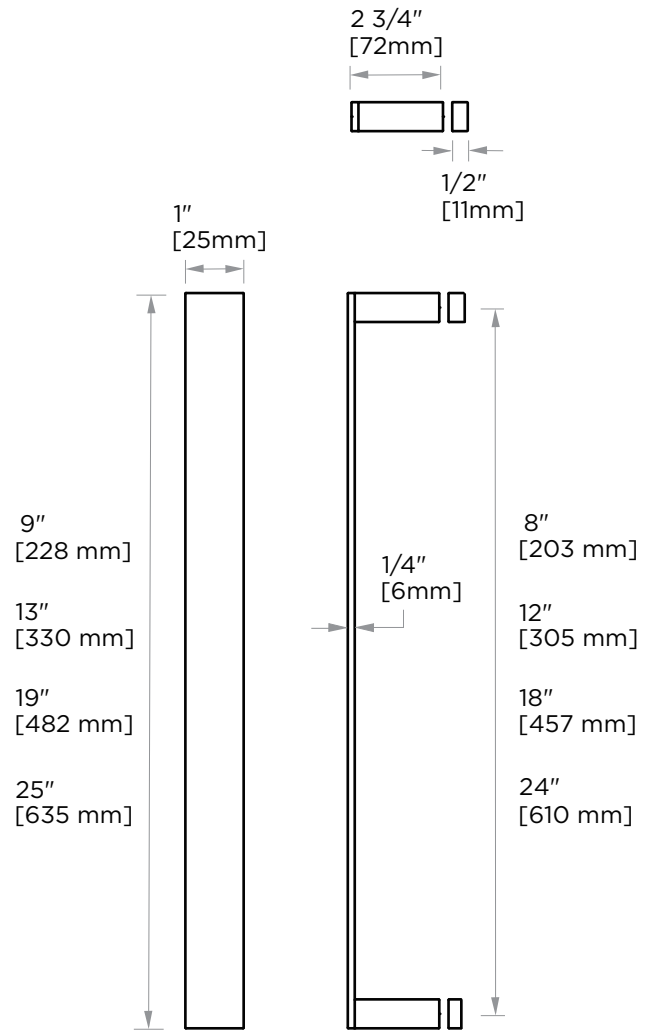

WARRANTY:

Lifetime Limited (Residential Use)
One Year (Commercial Use)

NOTE: Dimensions and specifications are subject to change without notice.