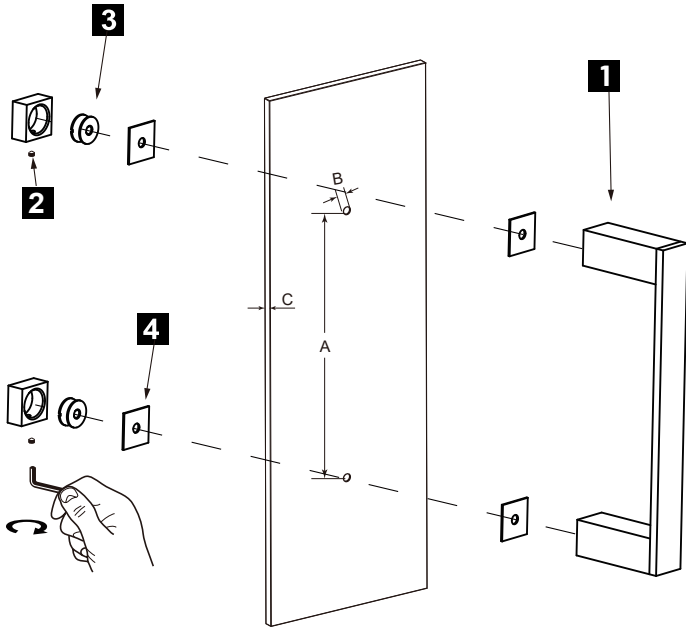

MUNICH COLLECTION SINGLE SHOWER DOOR HANDLE

- 8" 2887508
- 12" 2887512
- 18" 2887518
- 24" 2887524

PRODUCT NAME: SINGLE SHOWER DOOR HANDLE

PRODUCT CODE: 8" 2887508
12" 2887512
18" 2887518
24" 2887524

MATERIAL: All-brass construction

HANDLES INFO

Components Included		
①	Handle	X1
②	Set Screw M6	X2
③	Fixing Bracket	X2
④	Rubber Gasket	X4

Mounting Kits Included		
	X1	Allen Key

GLASS INFO

Glass Hole C-C Distance		
A	8"/203mm	8" Shower Door Handle
	12"/305mm	12" Shower Door Handle
	18"/457mm	18" Shower Door Handle
	24"/610mm	24" Shower Door Handle
	36"/915mm	36" Shower Door Handle
B	1/2" (12mm)	Glass Hole Diameter
C	6-12mm	Glass Thickness