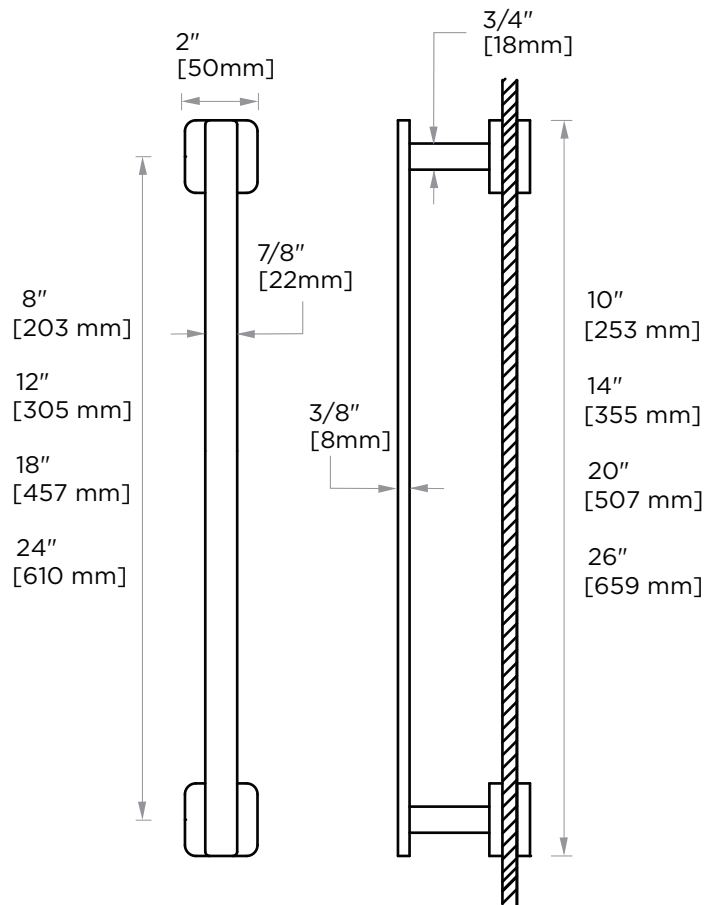

WARRANTY:

Lifetime Limited (Residential Use)
One Year (Commercial Use)

NOTE: Dimensions and specifications are subject to change without notice.