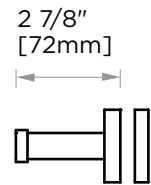

MILAN COLLECTION SINGLE SHOWER DOOR HANDLE

- 8" 2547508
- 12" 2547512
- 18" 2547518
- 24" 2547524

PRODUCT NAME: SINGLE SHOWER DOOR HANDLE

PRODUCT CODE: 8" 2547508
12" 2547512
18" 2547518
24" 2547524

MATERIAL: All-brass construction

KEY FEATURES: Contemporary design. Clean linear statement combined with engineered curves.

STOCKED FINISHES:

STOCKED FINISH	8"	12"	18"	24"
Polished Chrome (99)	●	●	●	●
Brushed Nickel(81)	●	●	●	●
Polished Nickel(68)	●	●		●

HANDLES INFO

Components Included		
①	Handle	X1
②	Set Screw M6	X2
③	Fixing Bracket	X2
④	Rubber Gasket	X4

Mounting Kits Included		
	X1	Allen Key

GLASS INFO

Glass Hole C-C Distance		
A	8"/203mm	8" Shower Door Handle
	12"/305mm	12" Shower Door Handle
	18"/457mm	18" Shower Door Handle
	24"/610mm	24" Shower Door Handle
B	1/2"(12mm)	Glass Hole Diameter
C	6-12mm	Glass Thickness