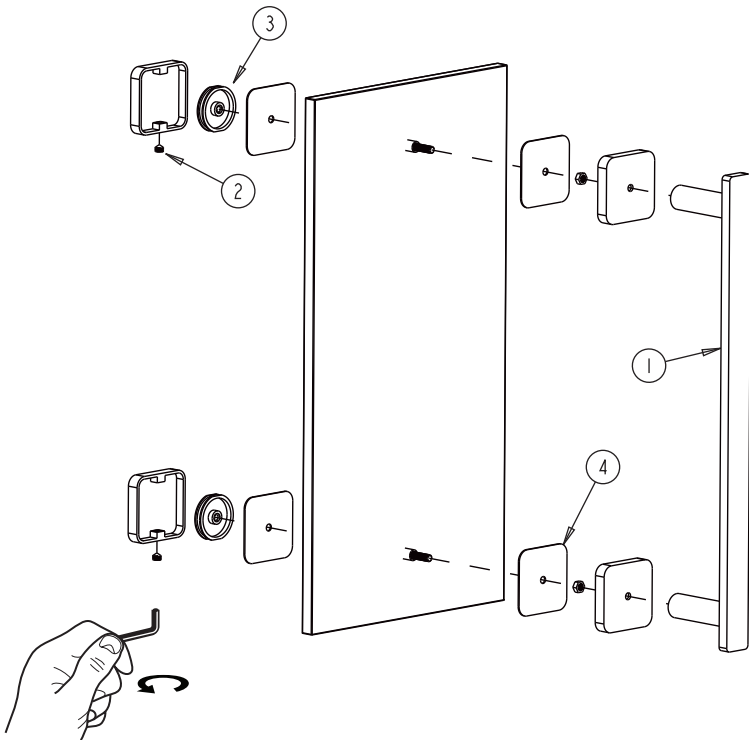

MILAN COLLECTION SINGLE SHOWER DOOR HANDLE

- 8" 2547508
- 12" 2547512
- 18" 2547518
- 24" 2547524

PRODUCT NAME: SINGLE SHOWER DOOR HANDLE

PRODUCT CODE: 8" 2547508
12" 2547512
18" 2547518
24" 2547524

MATERIAL: All-brass construction

KEY FEATURES: Contemporary design. Clean linear statement combined with engineered curves.

STOCKED FINISHES:

STOCKED FINISH	8"	12"	18"	24"
Polished Chrome (99)	●	●	●	●
Brushed Nickel(81)	●	●	●	●
Polished Nickel(68)	●	●		●

HANDLES INFO

Components Included		
①	Handle	X1
②	Set Screw M6	X2
③	Fixing Bracket	X2
④	Rubber Gasket	X4

Mounting Kits Included		
	X1	Allen Key

GLASS INFO

Glass Hole C-C Distance		
A	8"/203mm	8" Shower Door Handle
	12"/305mm	12" Shower Door Handle
	18"/457mm	18" Shower Door Handle
	24"/610mm	24" Shower Door Handle
B	1/2"(12mm)	Glass Hole Diameter
C	6-12mm	Glass Thickness