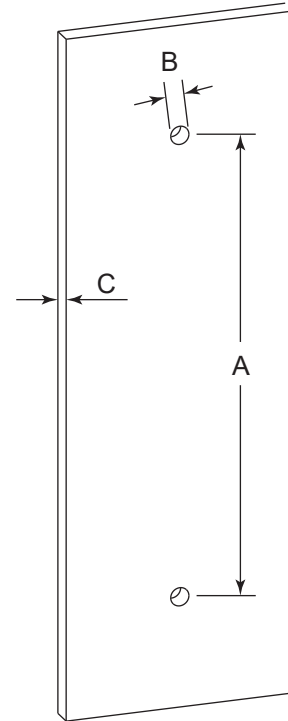

MILAN COLLECTION SINGLE SHOWER DOOR HANDLE

- 8" 2547508
- 12" 2547512
- 18" 2547518
- 24" 2547524

PRODUCT NAME: SINGLE SHOWER DOOR HANDLE

PRODUCT CODE: 8" 2547508
12" 2547512
18" 2547518
24" 2547524

MATERIAL: All-brass construction

KEY FEATURES: Contemporary design. Clean linear statement combined with engineered curves.

STOCKED FINISHES:

STOCKED FINISH	8"	12"	18"	24"
Polished Chrome (99)	●	●	●	●
Brushed Nickel(81)	●	●	●	●
Polished Nickel(68)	●	●		●

HANDLES INFO

Components Included		
①	Handle	X1
②	Set Screw M6	X2
③	Fixing Bracket	X2
④	Rubber Gasket	X4

Mounting Kits Included		
	X1	Allen Key

GLASS INFO

Glass Hole C-C Distance		
A	8"/203mm	8" Shower Door Handle
	12"/305mm	12" Shower Door Handle
	18"/457mm	18" Shower Door Handle
	24"/610mm	24" Shower Door Handle
B	1/2"(12mm)	Glass Hole Diameter
C	6-12mm	Glass Thickness