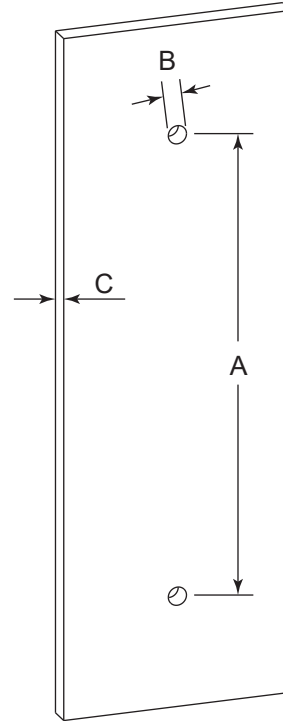

## MILAN COLLECTION DOUBLE SHOWER DOOR HANDLE

- 8" 2547808
- 12" 2547812
- 18" 2547818
- 24" 2547824

**PRODUCT NAME:** DOUBLE SHOWER DOOR HANDLE

**PRODUCT CODE:** 8" 2547808  
12" 2547812  
18" 2547818  
24" 2547824

### HANDLES INFO

Components Included		
①	Handle A	X1
②	Handle B	X1
③	Fixing Bracket	X2
④	Rubber Gasket	X4
⑤	Set Screw M6	X2

### GLASS INFO

Glass Hole C-C Distance		
A	8"/203mm	8" Shower Door Handle
	12"/305mm	12" Shower Door Handle
	18"/457mm	18" Shower Door Handle
	24"/610mm	24" Shower Door Handle
B	1/2"(12mm)	Glass Hole Diameter
C	6-12mm	Glass Thickness