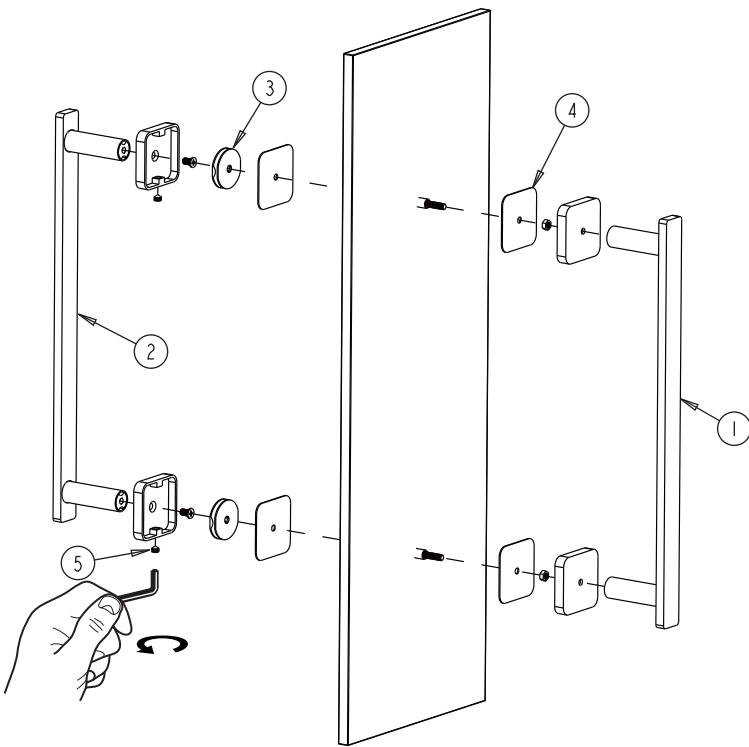

## MILAN COLLECTION DOUBLE SHOWER DOOR HANDLE

- 8" 2547808
- 12" 2547812
- 18" 2547818
- 24" 2547824

**PRODUCT NAME:** DOUBLE SHOWER DOOR HANDLE

**PRODUCT CODE:** 8" 2547808  
12" 2547812  
18" 2547818  
24" 2547824

### HANDLES INFO

Components Included		
①	Handle A	X1
②	Handle B	X1
③	Fixing Bracket	X2
④	Rubber Gasket	X4
⑤	Set Screw M6	X2

### GLASS INFO

Glass Hole C-C Distance		
A	8"/203mm	8" Shower Door Handle
	12"/305mm	12" Shower Door Handle
	18"/457mm	18" Shower Door Handle
	24"/610mm	24" Shower Door Handle
B	1/2"(12mm)	Glass Hole Diameter
C	6-12mm	Glass Thickness