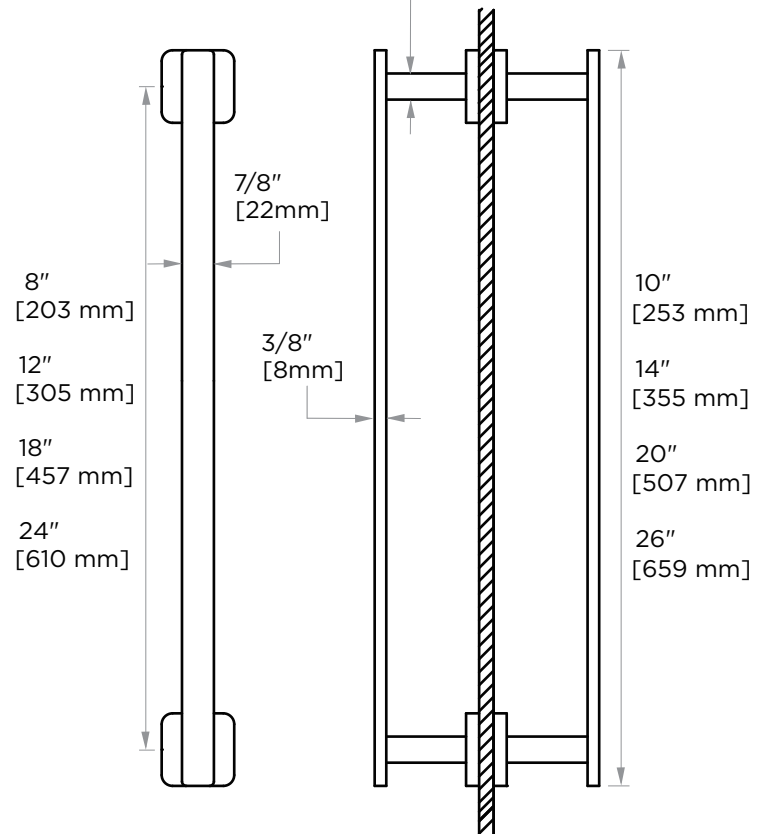

WARRANTY:

Lifetime Limited (Residential Use)
One Year (Commercial Use)

3/4" [18mm]

NOTE: Dimensions and specifications are subject to change without notice.