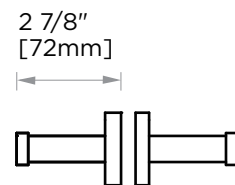

3/4" [18mm]