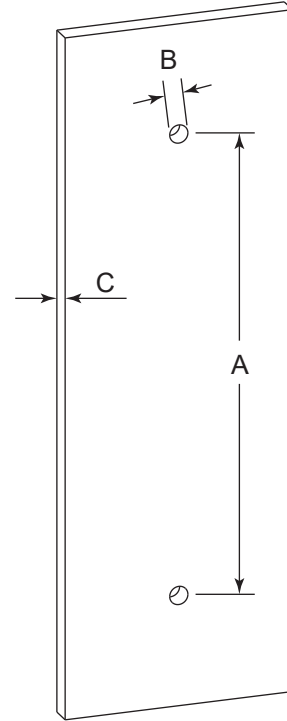

MADRID COLLECTION SINGLE SHOWER DOOR HANDLE

8" 2627508
12" 2627512
18" 2627518
24" 2627524

PRODUCT NAME: SINGLE SHOWER DOOR HANDLE

PRODUCT CODE: 8" 2627508
12" 2627512
18" 2627518
24" 2627524

MATERIAL: All-brass construction

KEY FEATURES: Contemporary design.
Simple and straight forward lines.
Strong linear silhouette.

STOCKED FINISHES:

STOCKED FINISH	8"	12"	18"	24"
Polished Chrome (99)	●	●	●	●
Brushed Nickel(81)		●	●	●
Polished Nickel(68)	●	●	●	●
Matte Black (48)	●		●	●

HANDLES INFO

Components Included		
①	Handle	X1
②	Set Screw M6	X2
③	Fixing Bracket	X2
④	Rubber Gasket	X4

Mounting Kits Included		
	X1	Allen Key

GLASS INFO

Glass Hole C-C Distance		
A	8"/203mm	8" Shower Door Handle
	12"/305mm	12" Shower Door Handle
	18"/457mm	18" Shower Door Handle
	24"/610mm	24" Shower Door Handle
B	1/2" (12mm)	Glass Hole Diameter
C	6-12mm	Glass Thickness