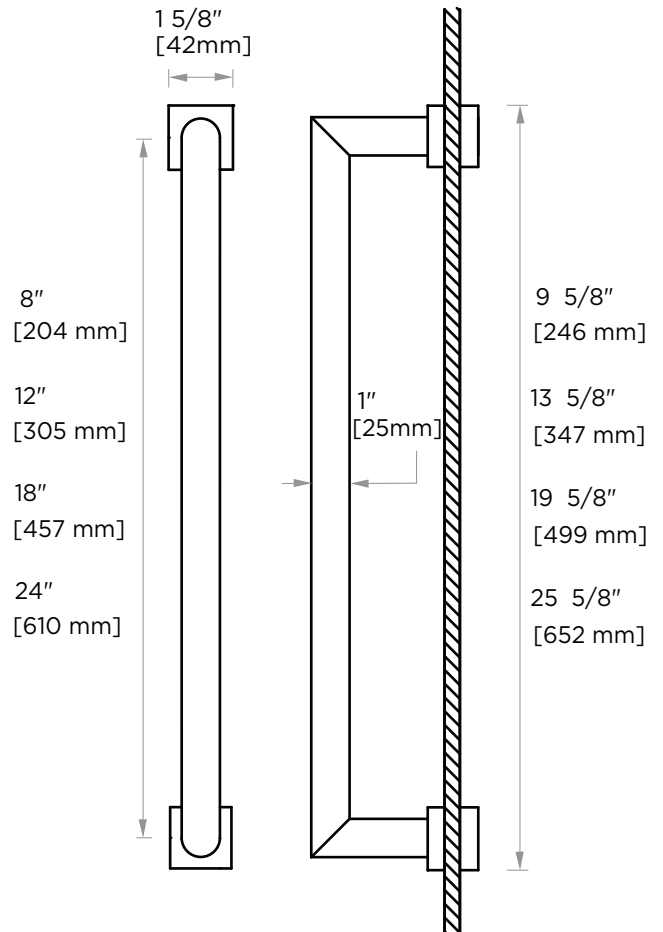

WARRANTY:

Lifetime Limited (Residential Use)
One Year (Commercial Use)

NOTE: Dimensions and specifications are subject to change without notice.