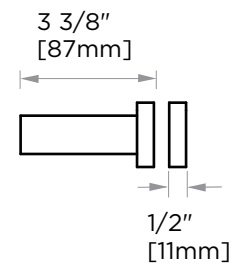

MADRID COLLECTION SINGLE SHOWER DOOR HANDLE

8" 2627508
12" 2627512
18" 2627518
24" 2627524

PRODUCT NAME: SINGLE SHOWER DOOR HANDLE

PRODUCT CODE: 8" 2627508
12" 2627512
18" 2627518
24" 2627524

MATERIAL: All-brass construction

KEY FEATURES: Contemporary design.
Simple and straight forward lines.
Strong linear silhouette.

STOCKED FINISHES:

STOCKED FINISH	8"	12"	18"	24"
Polished Chrome (99)	●	●	●	●
Brushed Nickel(81)		●	●	●
Polished Nickel(68)	●	●	●	●
Matte Black (48)	●		●	●

HANDLES INFO

Components Included		
①	Handle	X1
②	Set Screw M6	X2
③	Fixing Bracket	X2
④	Rubber Gasket	X4

Mounting Kits Included		
	X1	Allen Key

GLASS INFO

Glass Hole C-C Distance		
A	8"/203mm	8" Shower Door Handle
	12"/305mm	12" Shower Door Handle
	18"/457mm	18" Shower Door Handle
	24"/610mm	24" Shower Door Handle
B	1/2" (12mm)	Glass Hole Diameter
C	6-12mm	Glass Thickness