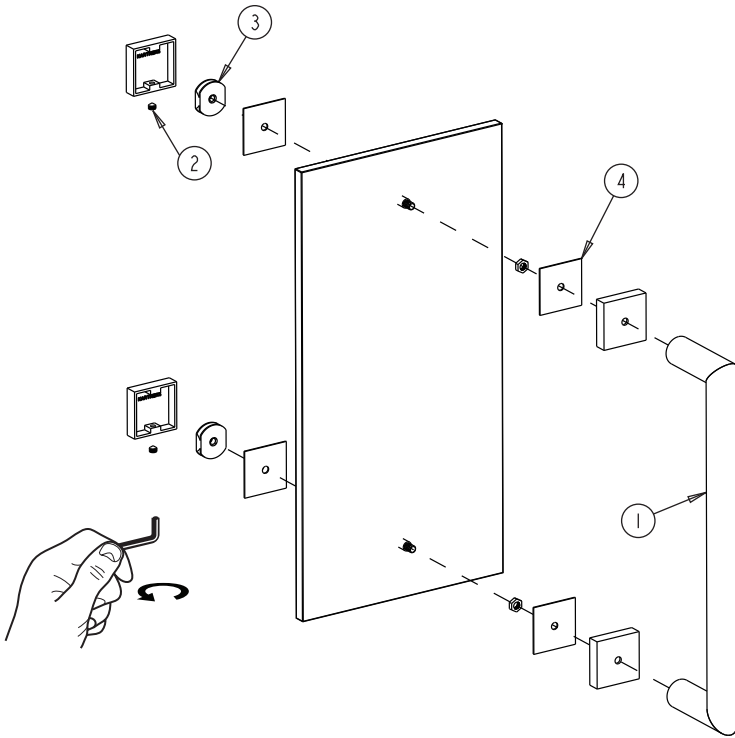

MADRID COLLECTION SINGLE SHOWER DOOR HANDLE

8" 2627508
12" 2627512
18" 2627518
24" 2627524

PRODUCT NAME: SINGLE SHOWER DOOR HANDLE

PRODUCT CODE: 8" 2627508
12" 2627512
18" 2627518
24" 2627524

MATERIAL: All-brass construction

HANDLES INFO

Components Included		
①	Handle	X1
②	Set Screw M6	X2
③	Fixing Bracket	X2
④	Rubber Gasket	X4

Mounting Kits Included		
	X1	Allen Key

GLASS INFO

Glass Hole C-C Distance		
A	8"/203mm	8" Shower Door Handle
	12"/305mm	12" Shower Door Handle
	18"/457mm	18" Shower Door Handle
	24"/610mm	24" Shower Door Handle
B	1/2" (12mm)	Glass Hole Diameter
C	6-12mm	Glass Thickness