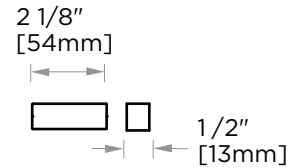

NOTE: Dimensions and specifications are subject to change without notice.