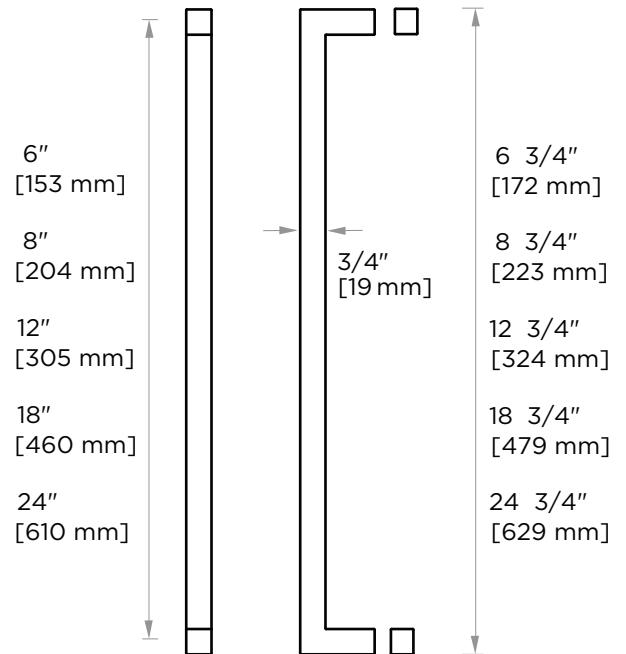

WARRANTY:

Lifetime Limited (Residential Use)
One Year (Commercial Use)

NOTE: Dimensions and specifications are subject to change without notice.