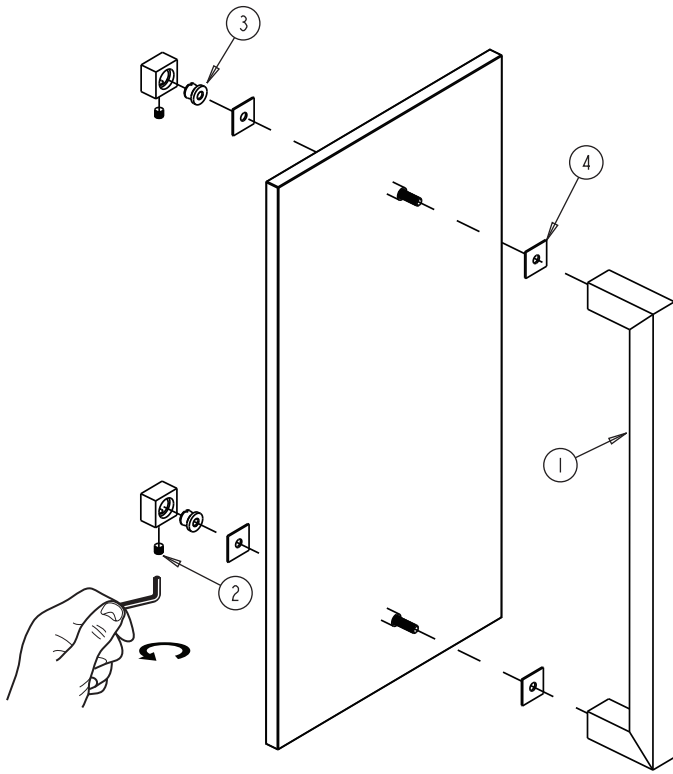

## LONDON COLLECTION SINGLE SHOWER DOOR HANDLE

- 6" 2487506
- 8" 2487508
- 12" 2487512
- 18" 2487518
- 24" 2487524

**PRODUCT NAME:** LONDON SINGLE SHOWER DOOR HANDLE

**PRODUCT CODE:** 6" 2487506  
8" 2487508  
12" 2487512  
18" 2487518  
24" 2487524

### HANDLES INFO

Components Included		
①	Handle	X1
②	Set Screw M5	X2
③	Fixing Bracket	X2
④	Rubber Gasket	X4

### GLASS INFO

Glass Hole C-C Distance		
A	6"/152mm	6" Shower Door Handle
	8"/203mm	8" Shower Door Handle
	12"/305mm	12" Shower Door Handle
	18"/457mm	18" Shower Door Handle
	24"/610mm	24" Shower Door Handle
B	3/8"(10mm)	Glass Hole Diameter
C	6-10mm	Glass Thickness