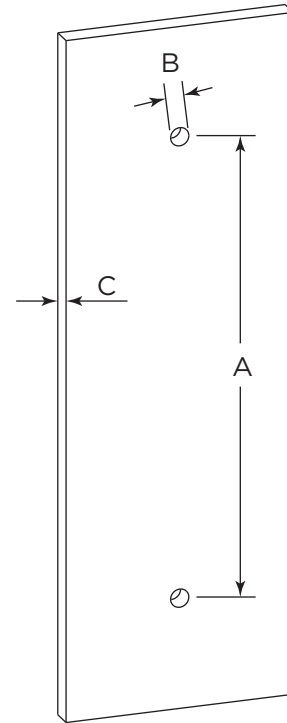

## LONDON COLLECTION SINGLE SHOWER DOOR HANDLE

- 6" 2487506
- 8" 2487508
- 12" 2487512
- 18" 2487518
- 24" 2487524

**PRODUCT NAME:** LONDON SINGLE SHOWER DOOR HANDLE

**PRODUCT CODE:** 6" 2487506  
8" 2487508  
12" 2487512  
18" 2487518  
24" 2487524

**MATERIAL:** All-brass construction

**KEY FEATURES:** Contemporary design. Sleek rectangular shapes offset by strong squared anchors.

**STOCKED FINISHES:**

STOCKED FINISH	6"	8"	12"	18"	24"
● Polished Chrome (99)	●	●	●	●	●
● Brushed Nickel(81)	●	●	●	●	●
● Polished Nickel(68)	●	●	●	●	●

### HANDLES INFO

Components Included		
①	Handle	X1
②	Set Screw M5	X2
③	Fixing Bracket	X2
④	Rubber Gasket	X4

### GLASS INFO

Glass Hole C-C Distance		
A	6"/152mm	6" Shower Door Handle
	8"/203mm	8" Shower Door Handle
	12"/305mm	12" Shower Door Handle
	18"/457mm	18" Shower Door Handle
	24"/610mm	24" Shower Door Handle
B	3/8"(10mm)	Glass Hole Diameter
C	6-10mm	Glass Thickness