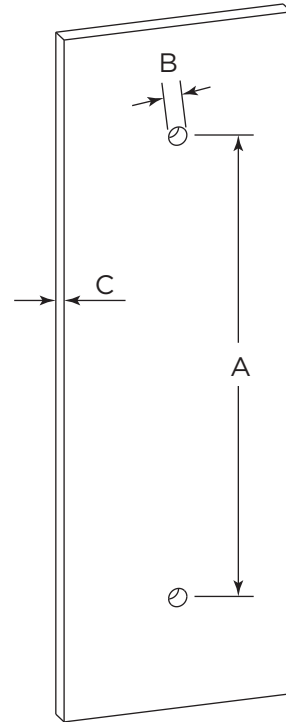

## LONDON COLLECTION DOUBLE SHOWER DOOR HANDLE

- 6" 2487806
- 8" 2487808
- 12" 2487812
- 18" 2487818
- 24" 2487824

**PRODUCT NAME:** DOUBLE SHOWER DOOR HANDLE

**PRODUCT CODE:** 6" 2487806  
8" 2487808  
12" 2487812  
18" 2487818  
24" 2487824

**MATERIAL:** All-brass construction

**KEY FEATURES:** Contemporary design. Sleek rectangular shapes offset by strong squared anchors.

**STOCKED FINISHES:**

STOCKED FINISH	6"	8"	12"	18"	24"
Polished Chrome (99)	●	●	●	●	●
Brushed Nickel(81)	●	●	●	●	●
Polished Nickel(68)	●	●	●	●	●
Matte Black (48)			●	●	

## HANDLES INFO

Components Included		
①	Handle A	X1
②	Handle B	X1
③	Fixing Bracket	X2
④	Rubber Gasket	X4
⑤	Set Screw M5	X2

Mounting Kits Included		
	X1	Allen Key

## GLASS INFO

Glass Hole C-C Distance		
A	6"/152mm	6" Shower Door Handle
	8"/203mm	8" Shower Door Handle
	12"/305mm	12" Shower Door Handle
	18"/457mm	18" Shower Door Handle
	24"/610mm	24" Shower Door Handle
B	3/8"(10mm)	Glass Hole Diameter
C	6-10mm	Glass Thickness