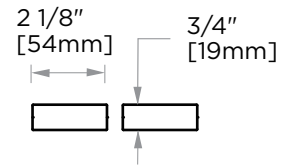

## LONDON COLLECTION DOUBLE SHOWER DOOR HANDLE

- 6" 2487806
- 8" 2487808
- 12" 2487812
- 18" 2487818
- 24" 2487824

**PRODUCT NAME:** DOUBLE SHOWER DOOR HANDLE

**PRODUCT CODE:** 6" 2487806  
8" 2487808  
12" 2487812  
18" 2487818  
24" 2487824

## GLASS INFO

Glass Hole C-C Distance		
A	6"/152mm	6" Shower Door Handle
	8"/203mm	8" Shower Door Handle
	12"/305mm	12" Shower Door Handle
	18"/457mm	18" Shower Door Handle
	24"/610mm	24" Shower Door Handle
B	3/8"(10mm)	Glass Hole Diameter
C	6-10mm	Glass Thickness