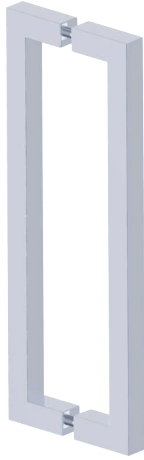

## LONDON COLLECTION DOUBLE SHOWER DOOR HANDLE

- 6" 2487806
- 8" 2487808
- 12" 2487812
- 18" 2487818
- 24" 2487824

**PRODUCT NAME:** DOUBLE SHOWER DOOR HANDLE

**PRODUCT CODE:** 6" 2487806  
8" 2487808  
12" 2487812  
18" 2487818  
24" 2487824

**MATERIAL:** All-brass construction

**KEY FEATURES:** Contemporary design. Sleek rectangular shapes offset by strong squared anchors.

**STOCKED FINISHES:**

STOCKED FINISH	6"	8"	12"	18"	24"
Polished Chrome (99)	●	●	●	●	●
Brushed Nickel(81)	●	●	●	●	●
Polished Nickel(68)	●	●	●	●	●
Matte Black (48)			●	●	

## HANDLES INFO

Components Included		
①	Handle A	X1
②	Handle B	X1
③	Fixing Bracket	X2
④	Rubber Gasket	X4
⑤	Set Screw M5	X2

Mounting Kits Included		
	X1	Allen Key

## GLASS INFO

Glass Hole C-C Distance		
A	6"/152mm	6" Shower Door Handle
	8"/203mm	8" Shower Door Handle
	12"/305mm	12" Shower Door Handle
	18"/457mm	18" Shower Door Handle
	24"/610mm	24" Shower Door Handle
B	3/8"(10mm)	Glass Hole Diameter
C	6-10mm	Glass Thickness