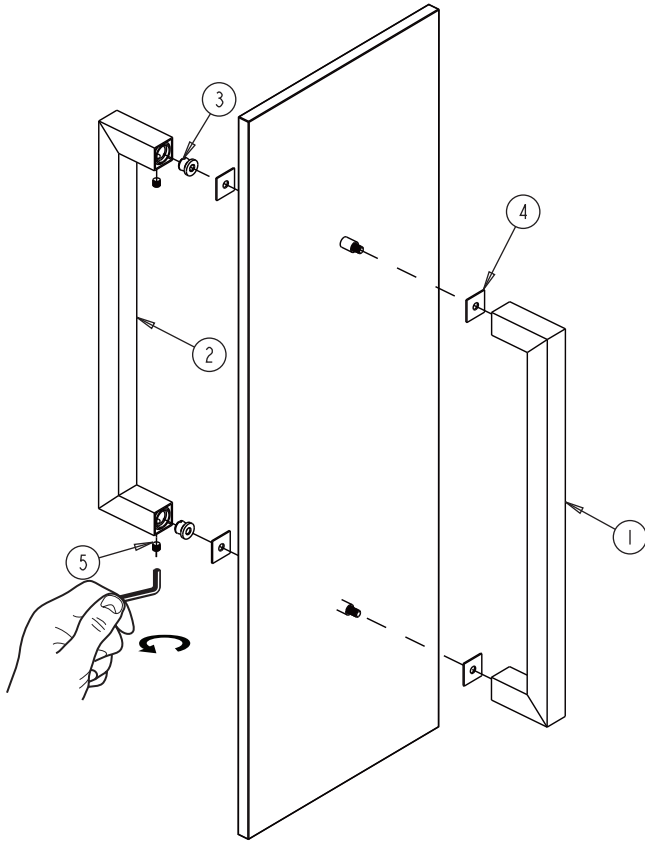

HANDLES INFO

Components Included		
①	Handle A	X1
②	Handle B	X1
③	Fixing Bracket	X2
④	Rubber Gasket	X4
⑤	Set Screw M5	X2

Mounting Kits Included		
	X1	Allen Key