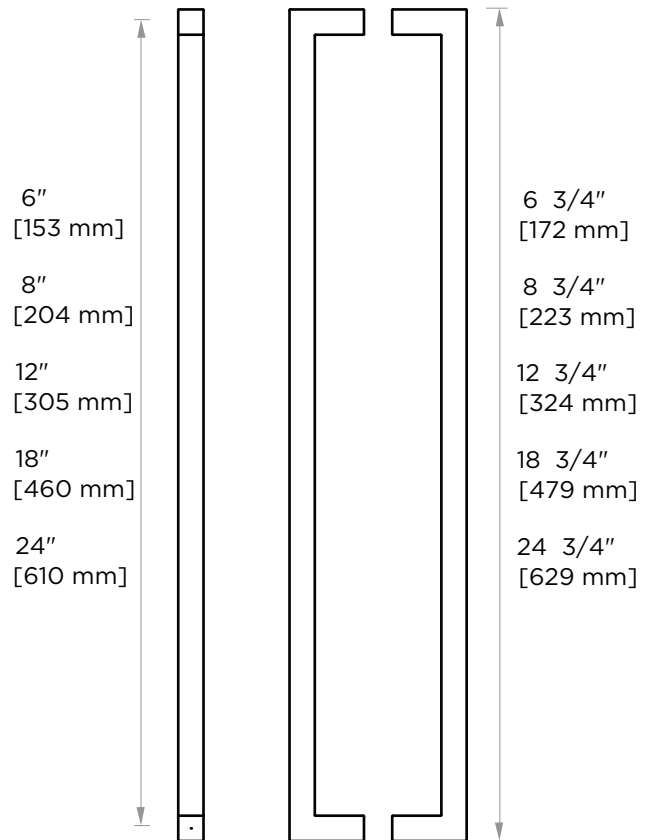

WARRANTY:

Lifetime Limited (Residential Use)
One Year (Commercial Use)

NOTE: Dimensions and specifications are subject to change without notice.