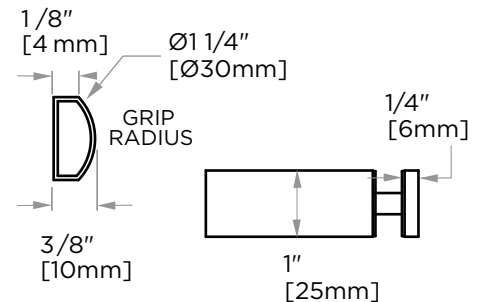

NOTE: Dimensions and specifications are subject to change without notice.