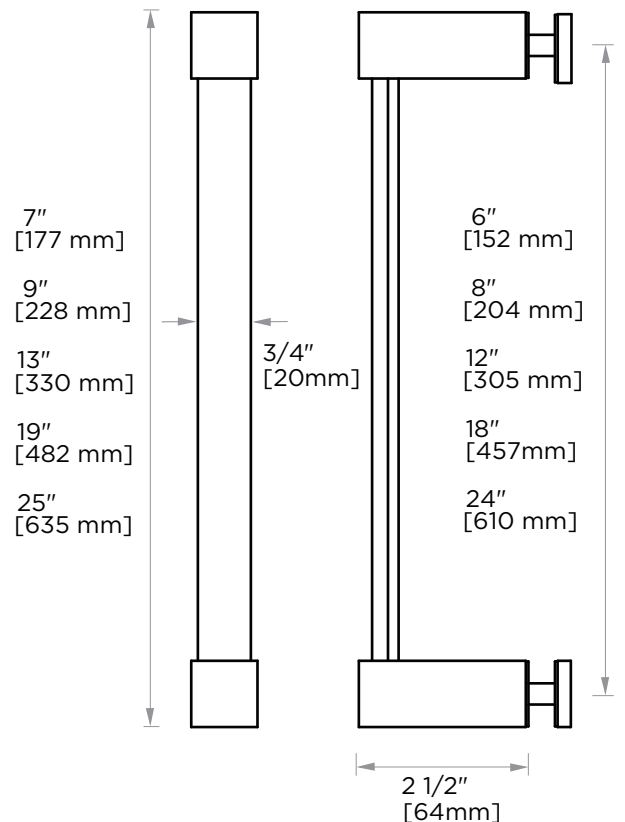

NOTE: Dimensions and specifications are subject to change without notice.