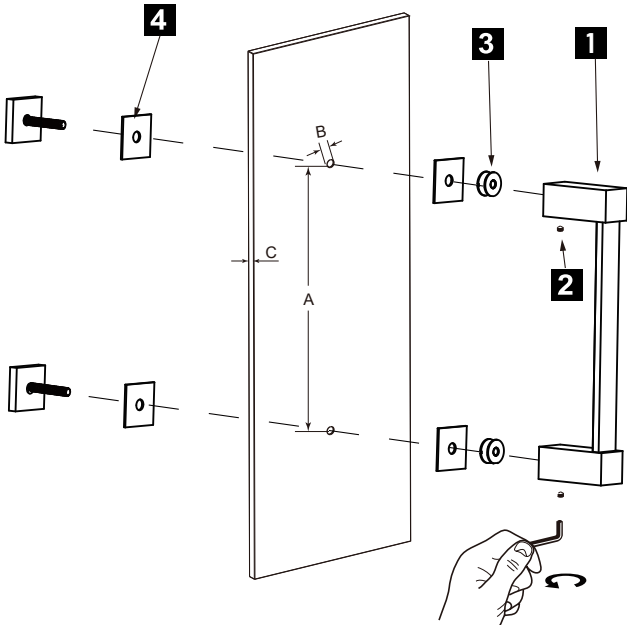

LISBON COLLECTION SINGLE SHOWER DOOR HANDLE

- 6" 2777506
- 8" 2777508
- 12" 2777512
- 18" 2777518
- 24" 2777524

PRODUCT NAME: SINGLE SHOWER DOOR HANDLE

PRODUCT CODE:

6"	2777506
8"	2777508
12"	2777512
18"	2777518
24"	2777524

HANDLES INFO

Components Included		
①	Handle	X1
②	Set Screw M6	X2
③	Fixing Bracket	X2
④	Rubber Gasket	X4

Mounting Kits Included		
	X1	Allen Key

GLASS INFO

Glass Hole C-C Distance		
A	8"/203mm	8" Shower Door Handle
	12"/305mm	12" Shower Door Handle
	18"/457mm	18" Shower Door Handle
	24"/610mm	24" Shower Door Handle
	36"/915mm	36" Shower Door Handle
B	1/2" (12mm)	Glass Hole Diameter
C	6-12mm	Glass Thickness