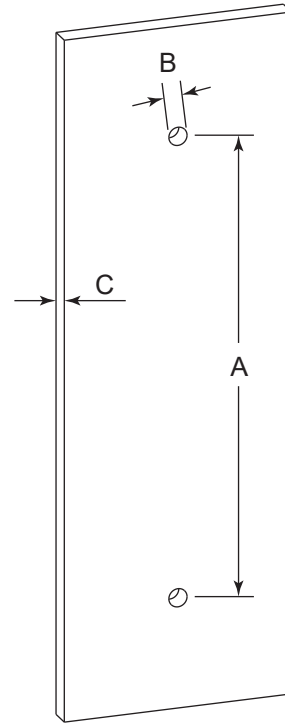

LISBON COLLECTION SINGLE SHOWER DOOR HANDLE

- 6" 2777506
- 8" 2777508
- 12" 2777512
- 18" 2777518
- 24" 2777524

PRODUCT NAME: SINGLE SHOWER DOOR HANDLE

PRODUCT CODE:

6"	2777506
8"	2777508
12"	2777512
18"	2777518
24"	2777524

MATERIAL: All-brass construction

KEY FEATURES: Contemporary design. Square base with clean and elongated lines.

STOCKED FINISHES:

STOCKED FINISH	6"	8"	12"	18"	24"
Polished Chrome (99)	●	●	●	●	●
Brushed Nickel(81)	●	●	●	●	●
Polished Nickel(68)	●	●	●	●	●
Matte Black (48)		●		●	●

HANDLES INFO

Components Included		
①	Handle	X1
②	Set Screw M6	X2
③	Fixing Bracket	X2
④	Rubber Gasket	X4

Mounting Kits Included		
	X1	Allen Key

GLASS INFO

Glass Hole C-C Distance		
A	8"/203mm	8" Shower Door Handle
	12"/305mm	12" Shower Door Handle
	18"/457mm	18" Shower Door Handle
	24"/610mm	24" Shower Door Handle
	36"/915mm	36" Shower Door Handle
B	1/2" (12mm)	Glass Hole Diameter
C	6-12mm	Glass Thickness