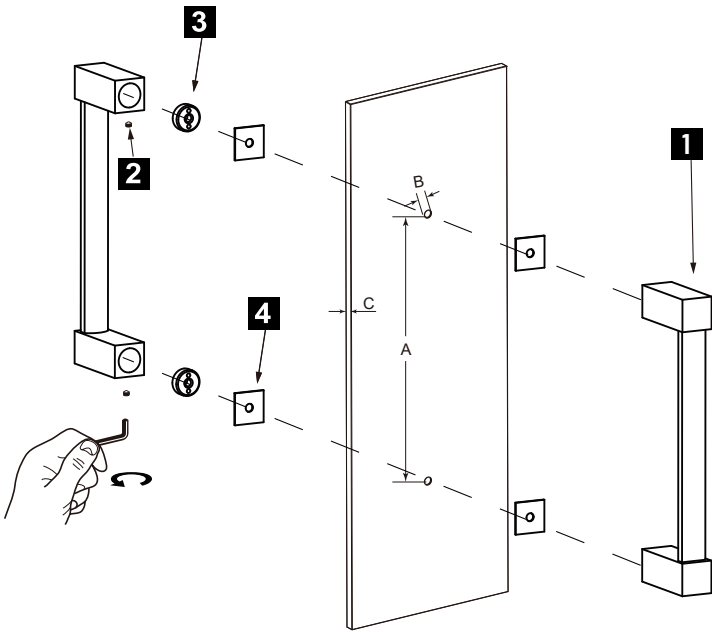

LISBON COLLECTION DOUBLE SHOWER DOOR HANDLE

- 6" 2777806
- 8" 2777808
- 12" 2777812
- 18" 2777818
- 24" 2777824

PRODUCT NAME: DOUBLE SHOWER
DOOR HANDLE

PRODUCT CODE: 6" 2777806
8" 2777808
12" 2777812
18" 2777818
24" 2777824

HANDLES INFO

Components Included		
①	Handle	X1
②	Set Screw M6	X2
③	Fixing Bracket	X2
④	Rubber Gasket	X4

GLASS INFO

Glass Hole C-C Distance		
A	8"/203mm	8" Shower Door Handle
	12"/305mm	12" Shower Door Handle
	18"/457mm	18" Shower Door Handle
	24"/610mm	24" Shower Door Handle
	36"/915mm	36" Shower Door Handle
B	1/2" (12mm)	Glass Hole Diameter
C	6-12mm	Glass Thickness