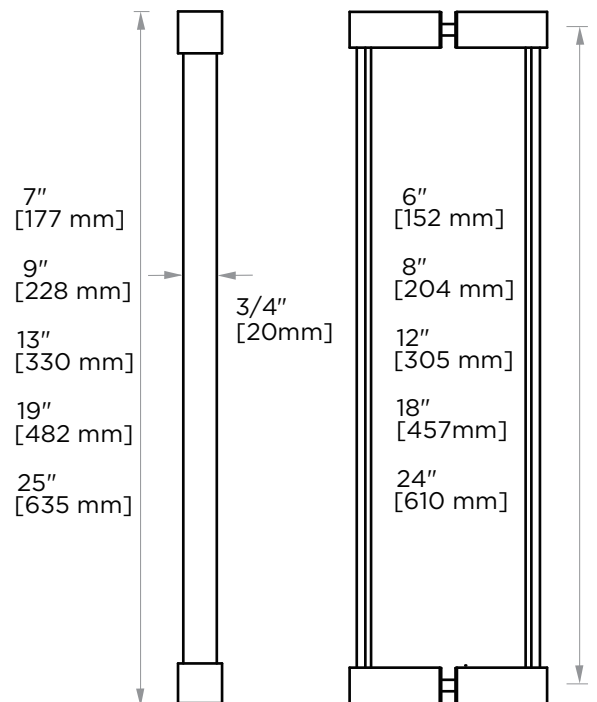

NOTE: Dimensions and specifications are subject to change without notice.