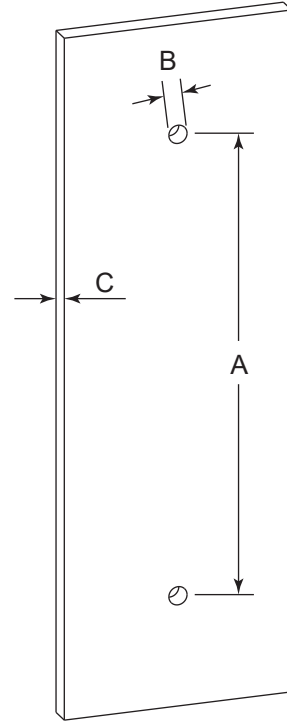

LISBON COLLECTION DOUBLE SHOWER DOOR HANDLE

- 6" 2777806
- 8" 2777808
- 12" 2777812
- 18" 2777818
- 24" 2777824

PRODUCT NAME: DOUBLE SHOWER
DOOR HANDLE

PRODUCT CODE: 6" 2777806
8" 2777808
12" 2777812
18" 2777818
24" 2777824

MATERIAL: All-brass construction

KEY FEATURES: Contemporary design. Square
base with clean and elongated lines.

STOCKED FINISHES:

STOCKED FINISH	6"	8"	12"	18"	24"
● Polished Chrome (99)	●	●	●	●	●
● Brushed Nickel(81)	●	●	●	●	●
● Polished Nickel(68)	●	●	●	●	●
● Matte Black (48)	●	●	●	●	●

HANDLES INFO

Components Included		
①	Handle	X1
②	Set Screw M6	X2
③	Fixing Bracket	X2
④	Rubber Gasket	X4

GLASS INFO

Glass Hole C-C Distance		
A	8"/203mm	8" Shower Door Handle
	12"/305mm	12" Shower Door Handle
	18"/457mm	18" Shower Door Handle
	24"/610mm	24" Shower Door Handle
	36"/915mm	36" Shower Door Handle
B	1/2" (12mm)	Glass Hole Diameter
C	6-12mm	Glass Thickness