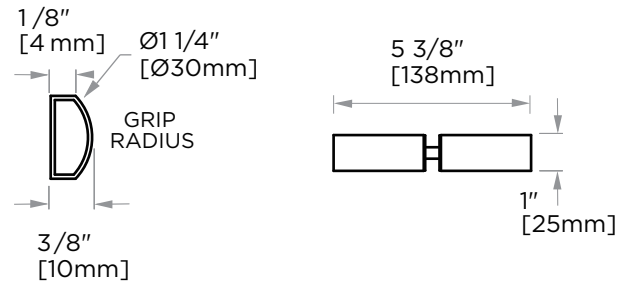

NOTE: Dimensions and specifications are subject to change without notice.