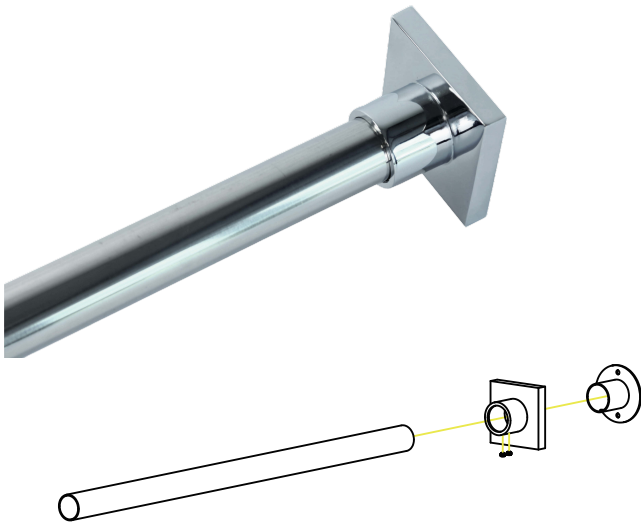

SHOWER RODS
STRAIGHT & SQUARE

- 5' KSRZ-SQ-5
- 6' KSRZ-SQ-6

PRODUCT NAME: SHOWER ROD

PRODUCT CODE: 5' KSRZ-SQ-5
6' KSRZ-SQ-6

MATERIAL: Zinc Ends+SS Tube

KEY FEATURES: Contemporary design.
Square minimalist look.