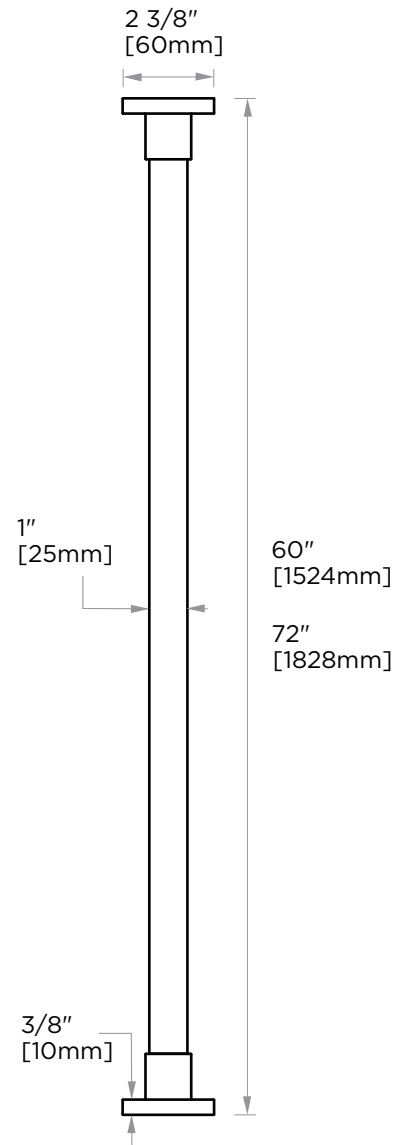

SHOWER RODS
STRAIGHT & SQUARE

- 5' KSRZ-SQ-5
- 6' KSRZ-SQ-6

PRODUCT NAME: SHOWER ROD

PRODUCT CODE: 5' KSRZ-SQ-5
6' KSRZ-SQ-6

MATERIAL: Zinc Ends+SS Tube

KEY FEATURES: Contemporary design.
Square minimalist look.

NOTE: Dimensions and specifications are subject to change without notice.