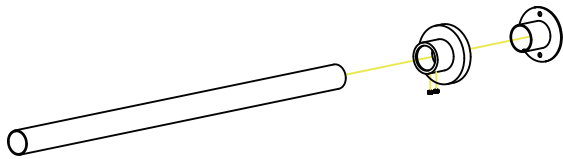

**SHOWER RODS**  
**STRAIGHT & ROUND**

- 5' KSRZ-RD-5
- 6' KSRZ-RD-6

**PRODUCT NAME:** SHOWER ROD

**PRODUCT CODE:** 5' KSRZ-RD-5  
6' KSRZ-RD-6

**MATERIAL:** Zinc Ends+SS Tube

**KEY FEATURES:** Contemporary design.  
Round minimalist look.