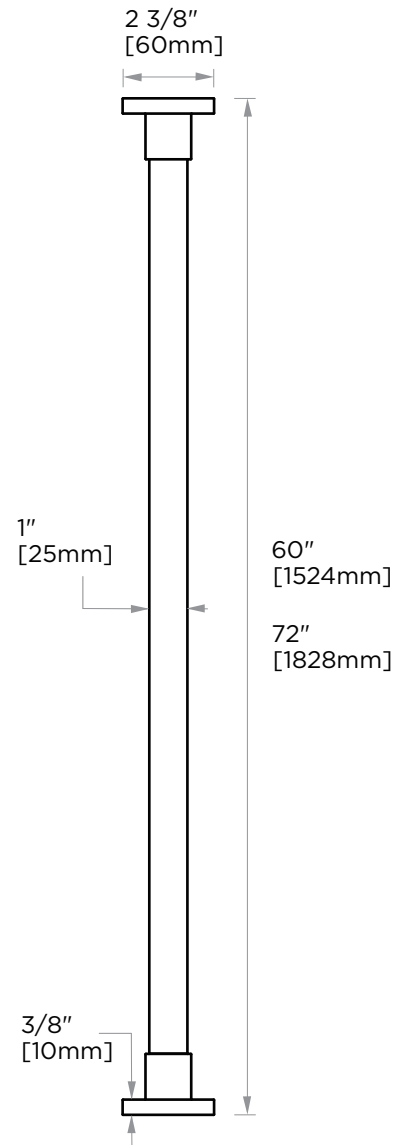

**SHOWER RODS**  
**STRAIGHT & ROUND**

- 5' KSRZ-RD-5
- 6' KSRZ-RD-6

**PRODUCT NAME:** SHOWER ROD

**PRODUCT CODE:** 5' KSRZ-RD-5  
6' KSRZ-RD-6

**MATERIAL:** Zinc Ends+SS Tube

**KEY FEATURES:** Contemporary design.  
Round minimalist look.

NOTE: Dimensions and specifications are subject to change without notice.