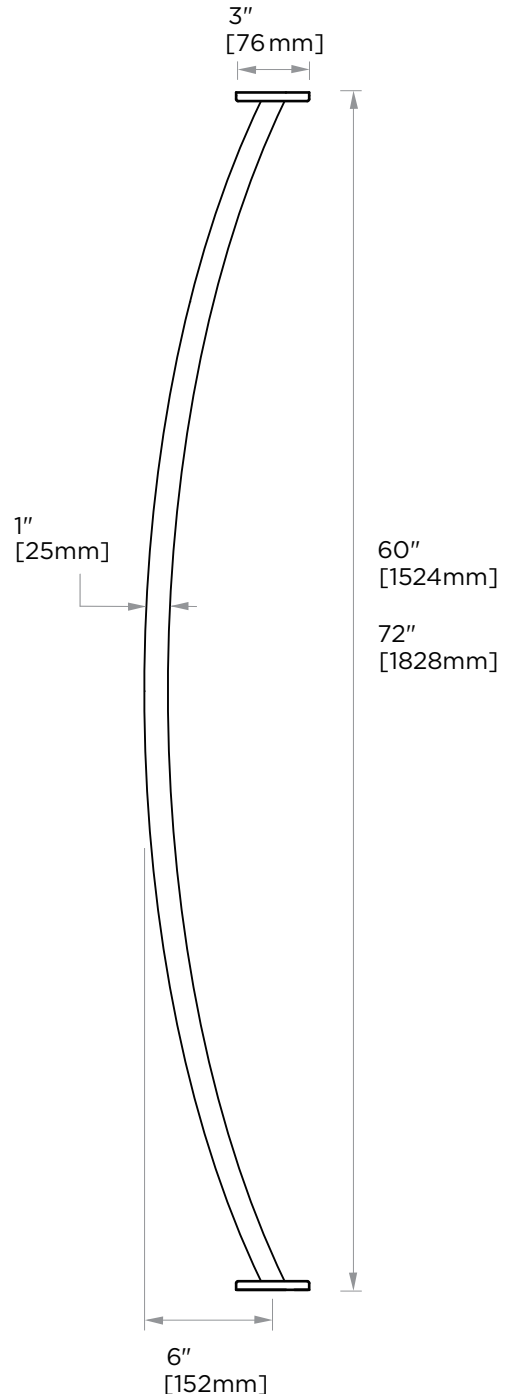

NOTE: Dimensions and specifications are subject to change without notice.