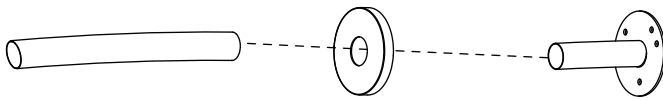

SHOWER RODS
CURVED & ROUND

5' KSRC-5PC
6' KSRC-6PC

PRODUCT NAME: CURVED & ROUND SHOWER ROD

PRODUCT CODE: 5' KSRC-5PC
6' KSRC-6PC

MATERIAL: Stainless Steel construction

KEY FEATURES: Contemporary design.
Round minimalist look.