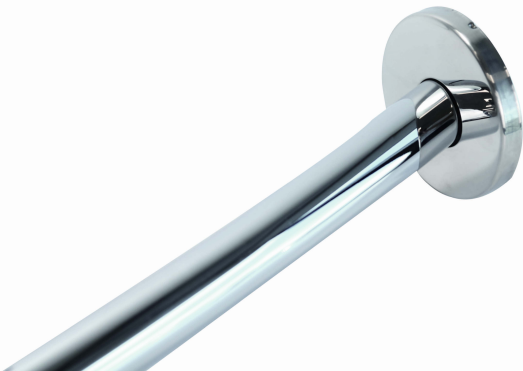

SHOWER RODS
CURVED & ROUND

5' KSRC-5PC
6' KSRC-6PC

PRODUCT NAME: CURVED & ROUND SHOWER ROD

PRODUCT CODE: 5' KSRC-5PC
6' KSRC-6PC

MATERIAL: Stainless Steel construction

KEY FEATURES: Contemporary design.
Round minimalist look.