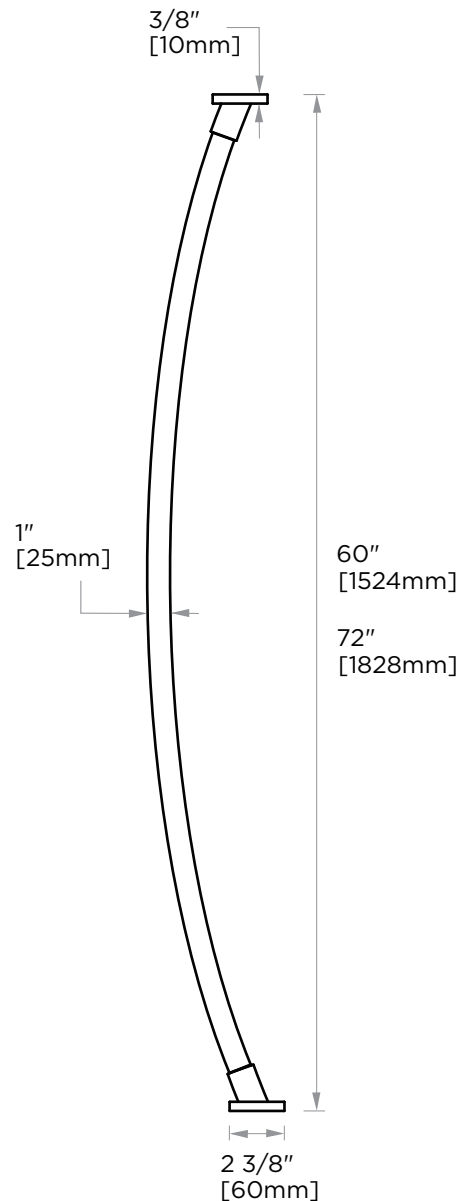

OSLO COLLECTION SHOWER ROD ROUND & CURVED

- 5' KSRC-5BR-144
- 6' KSRC-6BR-144

PRODUCT NAME: SHOWER ROD
ROUND & CURVED

PRODUCT CODE: 5' KSRC-5BR-144
6' KSRC-6BR-144

MATERIAL: All-brass construction

KEY FEATURES: Contemporary design.
Round minimalist look.

NOTE: Dimensions and specifications are subject to change without notice.