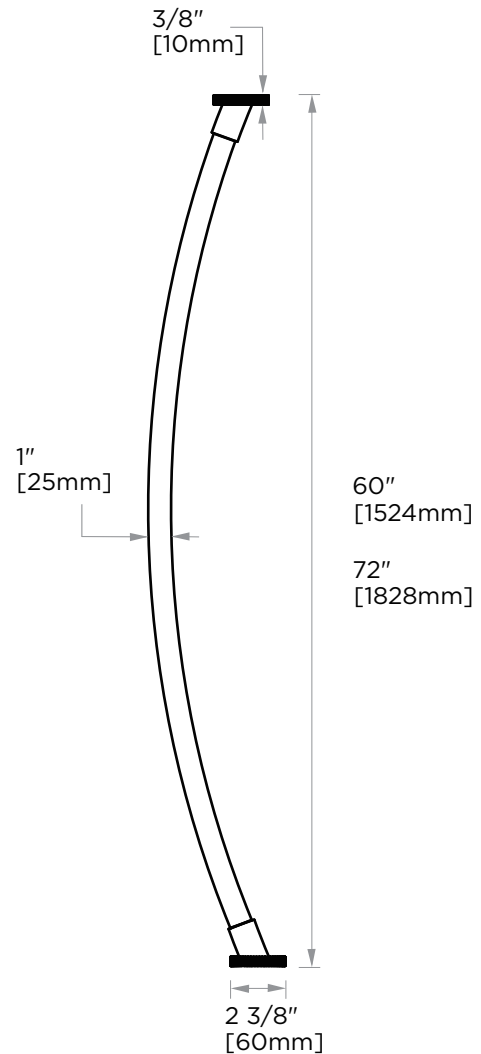

## CIRCO KNURLED COLLECTION SHOWER ROD

5' KSRC-5BR-366

6' KSRC-6BR-366

**PRODUCT NAME:** SHOWER ROD

**PRODUCT CODE:** 5' KSRC-5BR-366  
6' KSRC-6BR-366

**MATERIAL:** All-brass construction

**KEY FEATURES:** Review and update

NOTE: Dimensions and specifications are subject to change without notice.