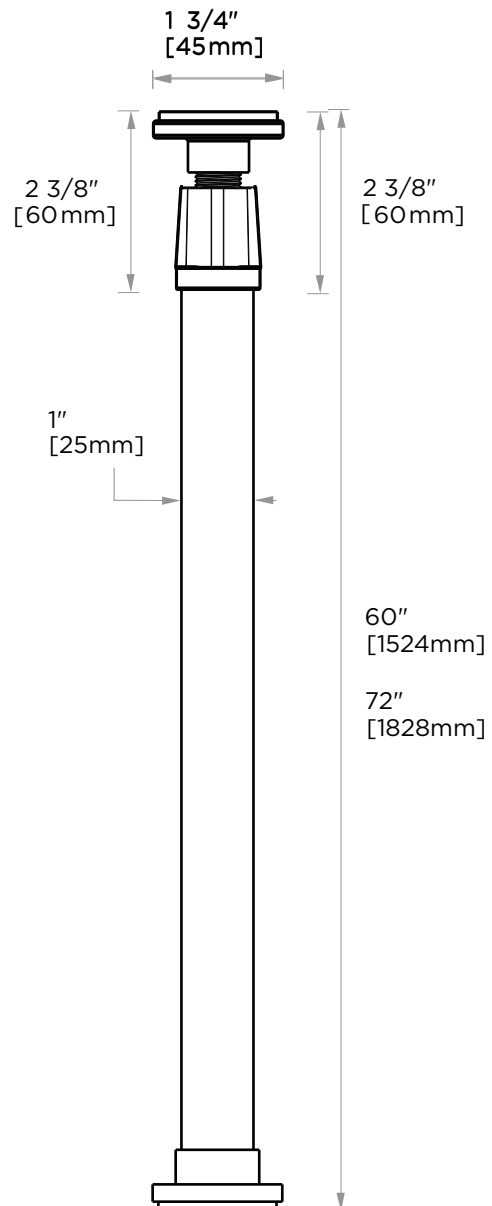

WARRANTY:

Lifetime Limited (Residential Use)
One Year (Commercial Use)

NOTE: Dimensions and specifications are subject to change without notice.