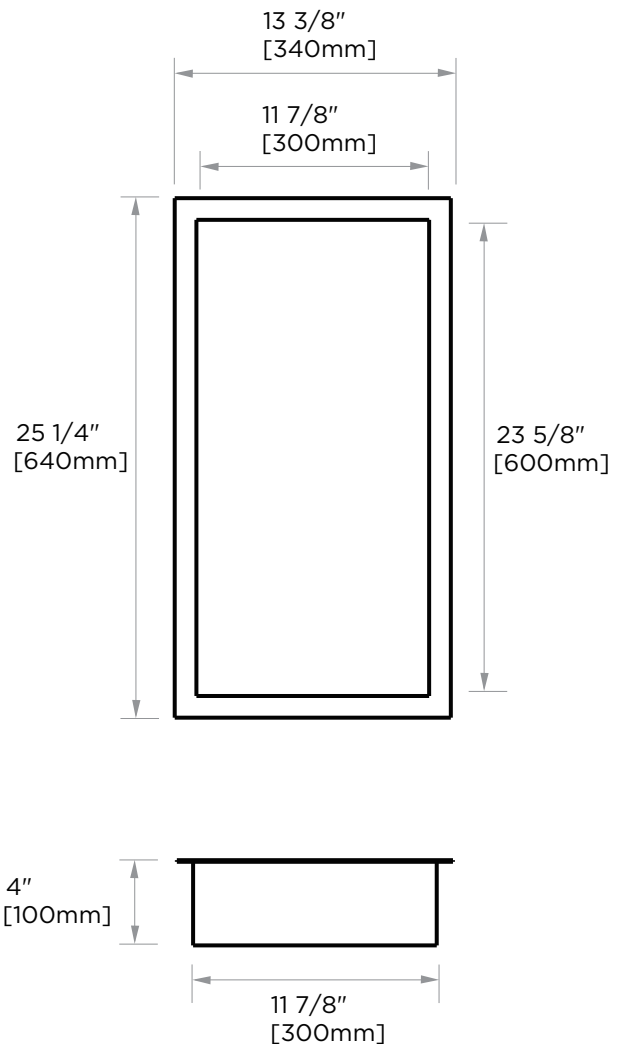

WARRANTY:

Lifetime Limited (Residential Use)
One Year (Commercial Use)

NOTE: Dimensions and specifications are subject to change without notice.