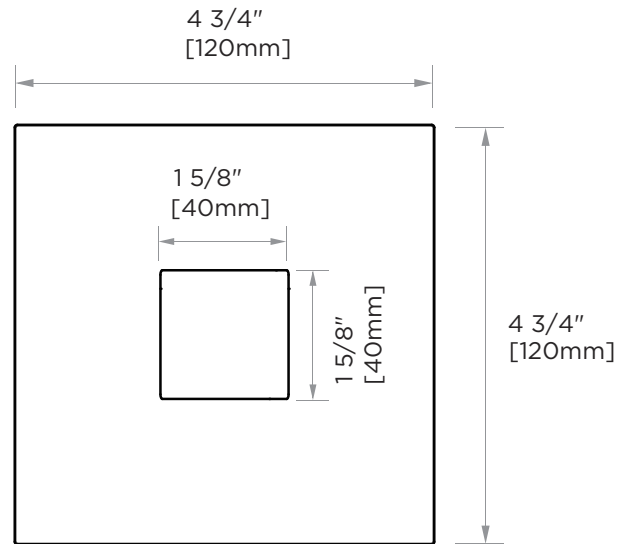

BERLIN COLLECTION TISSUE BOX KCT-TB

PRODUCT NAME: TISSUE BOX

PRODUCT CODE: KCT-TB

MATERIAL: All-brass construction

KEY FEATURES: Contemporary design with solid bold rectangular geometry.

STOCKED FINISHES:

- Polished Chrome (99)
- Polished Nickel (68)
- Matte Black (48)
- Brushed Brass (78)