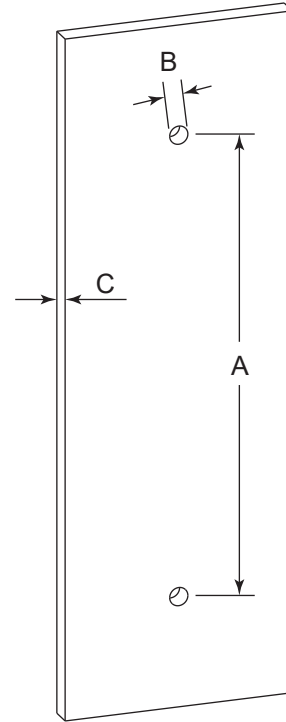

HAMBURG COLLECTION SINGLE SHOWER DOOR HANDLE

- 6" 4407506
- 8" 4407508
- 12" 4407512
- 18" 4407518
- 24" 4407524
- 36" 4407536

PRODUCT NAME: SINGLE SHOWER DOOR HANDLE

PRODUCT CODE:

| | |
|-----|---------|
| 6" | 4407506 |
| 8" | 4407508 |
| 12" | 4407512 |
| 18" | 4407518 |
| 24" | 4407524 |
| 36" | 4407536 |

MATERIAL: All-brass construction

KEY FEATURES: Transitional design.
Rectangular bold solid style.

STOCKED FINISHES:

| STOCKED FINISH | 6" | 8" | 12" | 18" | 24" | 36" |
|----------------------|----|----|-----|-----|-----|-----|
| Polished Chrome (99) | ● | ● | ● | ● | ● | ● |
| Brushed Nickel(81) | ● | ● | ● | ● | ● | ● |
| Matte Black (48) | ● | ● | ● | ● | ● | ● |

HANDLES INFO

| Components Included | | |
|---------------------|----------------|----|
| ① | Handle | X1 |
| ② | Fixing Bracket | X2 |
| ③ | Set Screw M5 | X2 |

| Mounting Kits Included | | |
|---|----|-----------|
|  | X1 | Allen Key |

GLASS INFO

| Glass Hole C-C Distance | | |
|-------------------------|------------|------------------------|
| A | 6"/152mm | 6" Shower Door Handle |
| | 8"/203mm | 8" Shower Door Handle |
| | 12"/315mm | 12" Shower Door Handle |
| | 18"/457mm | 18" Shower Door Handle |
| | 24"/610mm | 24" Shower Door Handle |
| | 36"/915mm | 36" Shower Door Handle |
| B | 3/8"(10mm) | Glass Hole Diameter |
| C | 6-10mm | Glass Thickness |