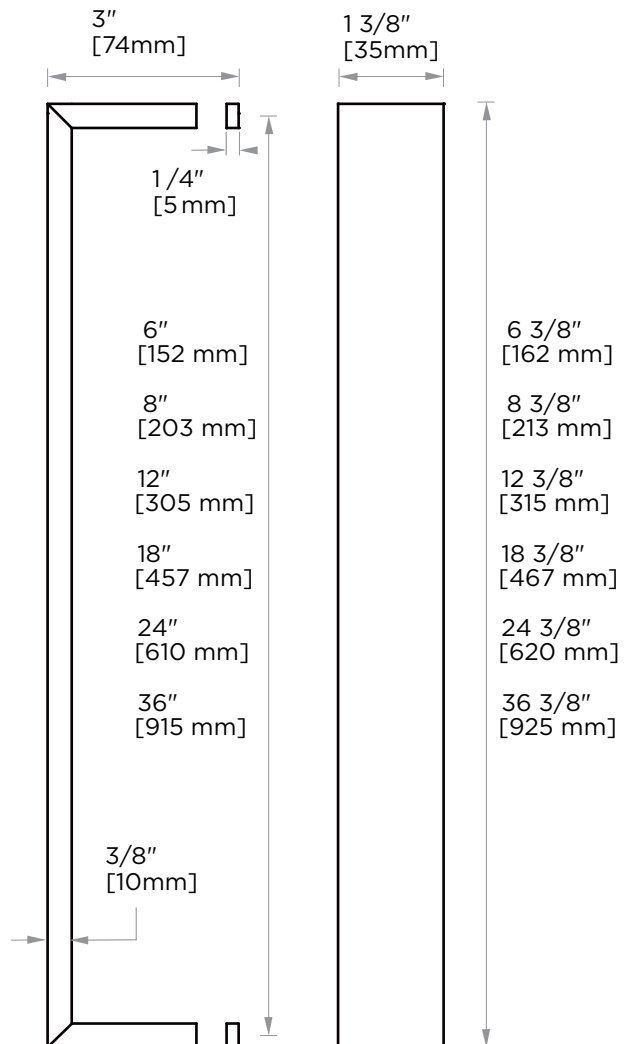

HAMBURG COLLECTION SINGLE SHOWER DOOR HANDLE

- 6" 4407506
- 8" 4407508
- 12" 4407512
- 18" 4407518
- 24" 4407524
- 36" 4407536

PRODUCT NAME: SINGLE SHOWER DOOR HANDLE

PRODUCT CODE:

6"	4407506
8"	4407508
12"	4407512
18"	4407518
24"	4407524
36"	4407536

MATERIAL: All-brass construction

KEY FEATURES: Transitional design.
Rectangular bold solid style.

STOCKED FINISHES:

STOCKED FINISH	6"	8"	12"	18"	24"	36"
Polished Chrome (99)	●	●	●	●	●	●
Brushed Nickel(81)	●	●	●	●	●	●
Matte Black (48)	●	●	●	●	●	●

SPECIAL FINISHES AVAILABLE: Please see our website for full list samples

WARRANTY:
Lifetime Limited (Residential Use)
One Year (Commercial Use)

NOTE: Dimensions and specifications are subject to change without notice.