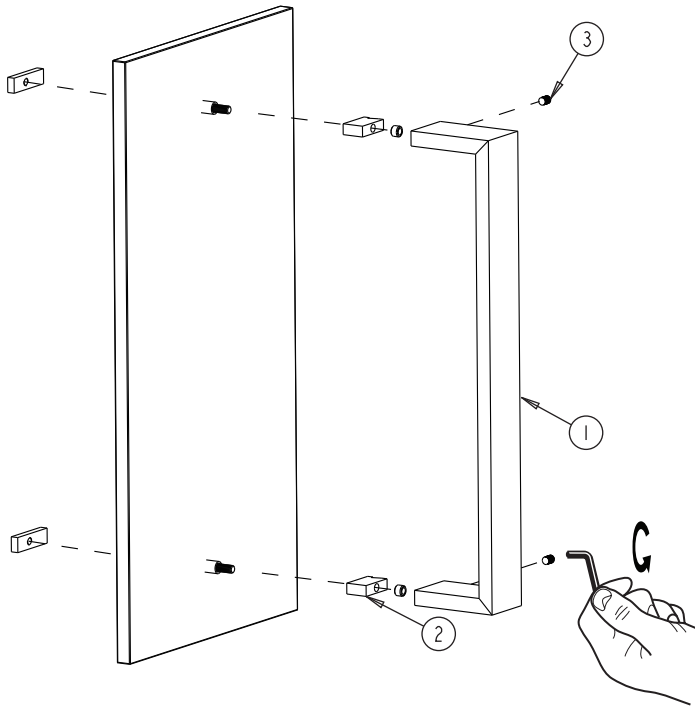

HANDLES INFO

Components Included		
①	Handle	X1
②	Fixing Bracket	X2
③	Set Screw M5	X2

Mounting Kits Included		
	X1	Allen Key

GLASS INFO

Glass Hole C-C Distance		
A	6"/152mm	6" Shower Door Handle
	8"/203mm	8" Shower Door Handle
	12"/315mm	12" Shower Door Handle
	18"/457mm	18" Shower Door Handle
	24"/610mm	24" Shower Door Handle
	36"/915mm	36" Shower Door Handle
B	3/8"(10mm)	Glass Hole Diameter
C	6-10mm	Glass Thickness

* Can be used with extension kit for thicker doors

NOTE: Dimensions and specifications are subject to change without notice.