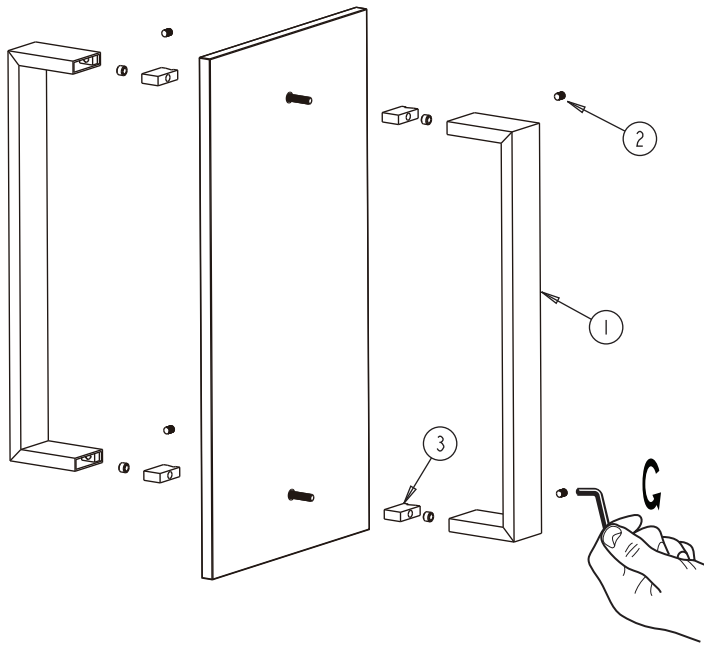

## HAMBURG COLLECTION DOUBLE SHOWER DOOR HANDLE

- 6" 4407806
- 8" 4407808
- 12" 4407812
- 18" 4407818
- 24" 4407824
- 36" 4407836

**PRODUCT NAME:** DOUBLE SHOWER DOOR HANDLE

**PRODUCT CODE:**

- 6" 4407806
- 8" 4407808
- 12" 4407812
- 18" 4407818
- 24" 4407824
- 36" 4407836

### HANDLES INFO

Components Included		
①	Handle	X2
②	Set Screw M5	X4
③	Fixing Bracket	X4

Mounting Kits Included		
	X1	Allen Key

### GLASS INFO

Glass Hole C-C Distance		
A	6"/152mm	6" Shower Door Handle
	8"/203mm	8" Shower Door Handle
	12"/315mm	12" Shower Door Handle
	18"/457 mm	18" Shower Door Handle
	24"/610mm	24" Shower Door Handle
	36"/914mm	36" Shower Door Handle
B	3/8"(10mm)	Glass Hole Diameter
C	6-10mm	Glass Thickness