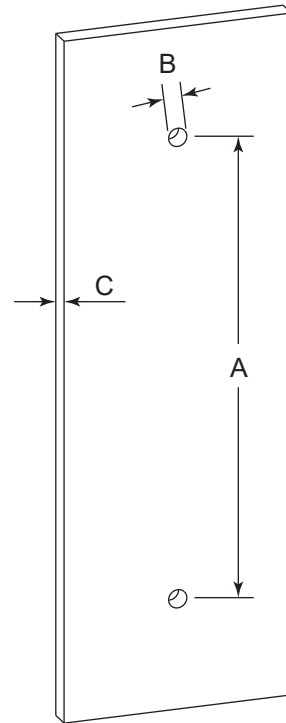

## HAMBURG COLLECTION DOUBLE SHOWER DOOR HANDLE

- 6" 4407806
- 8" 4407808
- 12" 4407812
- 18" 4407818
- 24" 4407824
- 36" 4407836

**PRODUCT NAME:** DOUBLE SHOWER DOOR HANDLE

**PRODUCT CODE:**

- 6" 4407806
- 8" 4407808
- 12" 4407812
- 18" 4407818
- 24" 4407824
- 36" 4407836

**MATERIAL:** All-brass construction

**KEY FEATURES:** Transitional design.  
Rectangular bold solid style.

**STOCKED FINISHES:**

STOCKED FINISH	6"	8"	12"	18"	24"	36"
Polished Chrome (99)	●	●	●	●	●	●
Brushed Nickel(81)	●	●	●	●	●	●
Matte Black (48)	●	●	●	●	●	●

### HANDLES INFO

Components Included		
①	Handle	X2
②	Set Screw M5	X4
③	Fixing Bracket	X4

Mounting Kits Included		
	X1	Allen Key

### GLASS INFO

Glass Hole C-C Distance		
A	6"/152mm	6" Shower Door Handle
	8"/203mm	8" Shower Door Handle
	12"/315mm	12" Shower Door Handle
	18"/457 mm	18" Shower Door Handle
	24"/610mm	24" Shower Door Handle
	36"/914mm	36" Shower Door Handle
B	3/8"(10mm)	Glass Hole Diameter
C	6-10mm	Glass Thickness