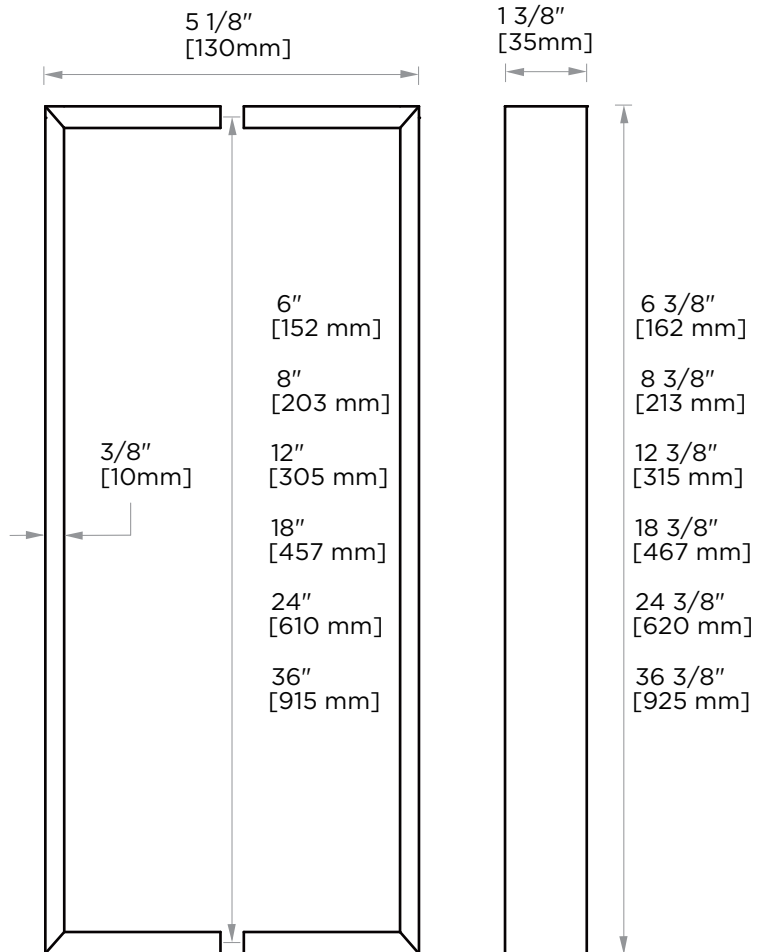

STOCKED FINISHES:

STOCKED FINISH	6"	8"	12"	18"	24"	36"
Polished Chrome (99)	●	●	●	●	●	●
Brushed Nickel(81)	●	●	●	●	●	●
Matte Black (48)	●	●	●	●	●	●

SPECIAL FINISHES AVAILABLE: Please see our website for full list samples