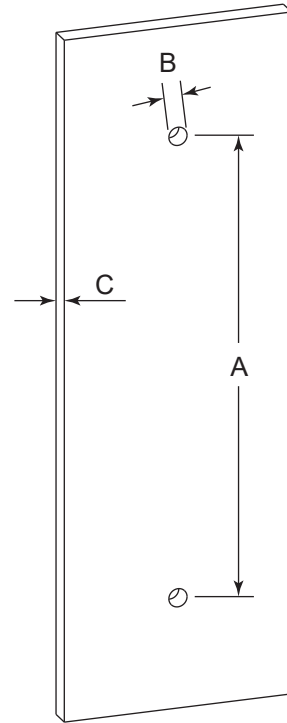

## FRANKFURT COLLECTION SINGLE SHOWER DOOR HANDLE

- 8" 3137508
- 12" 3137512
- 18" 3137518
- 24" 3137524

**PRODUCT NAME:** SINGLE SHOWER DOOR HANDLE

**PRODUCT CODE:** 8" 3137508  
12" 3137512  
18" 3137518  
24" 3137524

**MATERIAL:** All-brass construction

**KEY FEATURES:** Transitional design.  
Round and straight lines

**STOCKED FINISHES:**

STOCKED FINISH	8"	12"	18"	24"
Polished Chrome (99)				
Polished Nickel(68)				

### HANDLES INFO

Components Included		
①	Handle	X1
②	Set Screw M6	X2
③	Fixing Bracket	X2
④	Rubber Gasket	X4

### GLASS INFO

Glass Hole C-C Distance		
A	8"/203mm	8" Shower Door Handle
	12"/305mm	12" Shower Door Handle
	18"/457mm	18" Shower Door Handle
	24"/610mm	24" Shower Door Handle
	36"/914mm	36" Shower Door Handle
B	1/2" (12mm)	Glass Hole Diameter
C	6-12mm	Glass Thickness