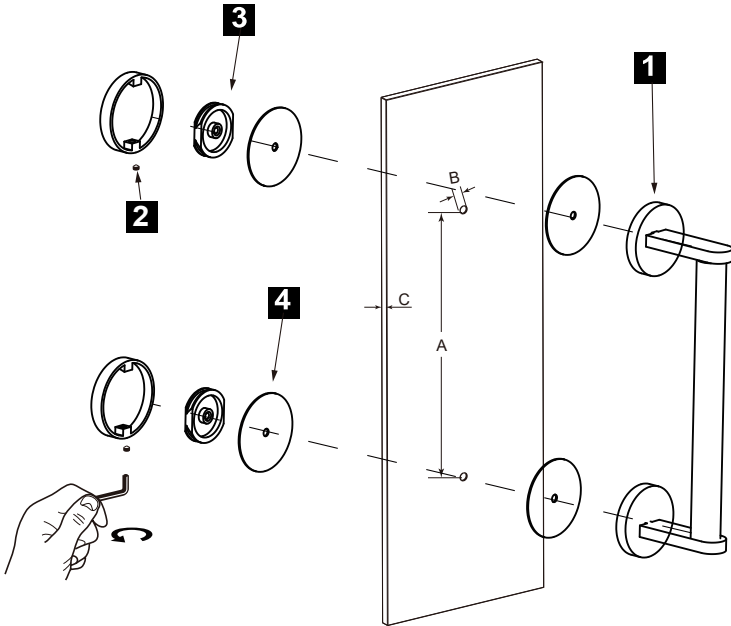

## FRANKFURT COLLECTION SINGLE SHOWER DOOR HANDLE

- 8" 3137508
- 12" 3137512
- 18" 3137518
- 24" 3137524

**PRODUCT NAME:** SINGLE SHOWER DOOR HANDLE

**PRODUCT CODE:** 8" 3137508  
12" 3137512  
18" 3137518  
24" 3137524

**MATERIAL:** All-brass construction

**KEY FEATURES:** Transitional design.  
Round and straight lines

**STOCKED FINISHES:**

STOCKED FINISH	8"	12"	18"	24"
Polished Chrome (99)				
Polished Nickel(68)				

### HANDLES INFO

Components Included		
①	Handle	X1
②	Set Screw M6	X2
③	Fixing Bracket	X2
④	Rubber Gasket	X4

### GLASS INFO

Glass Hole C-C Distance		
A	8"/203mm	8" Shower Door Handle
	12"/305mm	12" Shower Door Handle
	18"/457mm	18" Shower Door Handle
	24"/610mm	24" Shower Door Handle
	36"/914mm	36" Shower Door Handle
B	1/2" (12mm)	Glass Hole Diameter
C	6-12mm	Glass Thickness