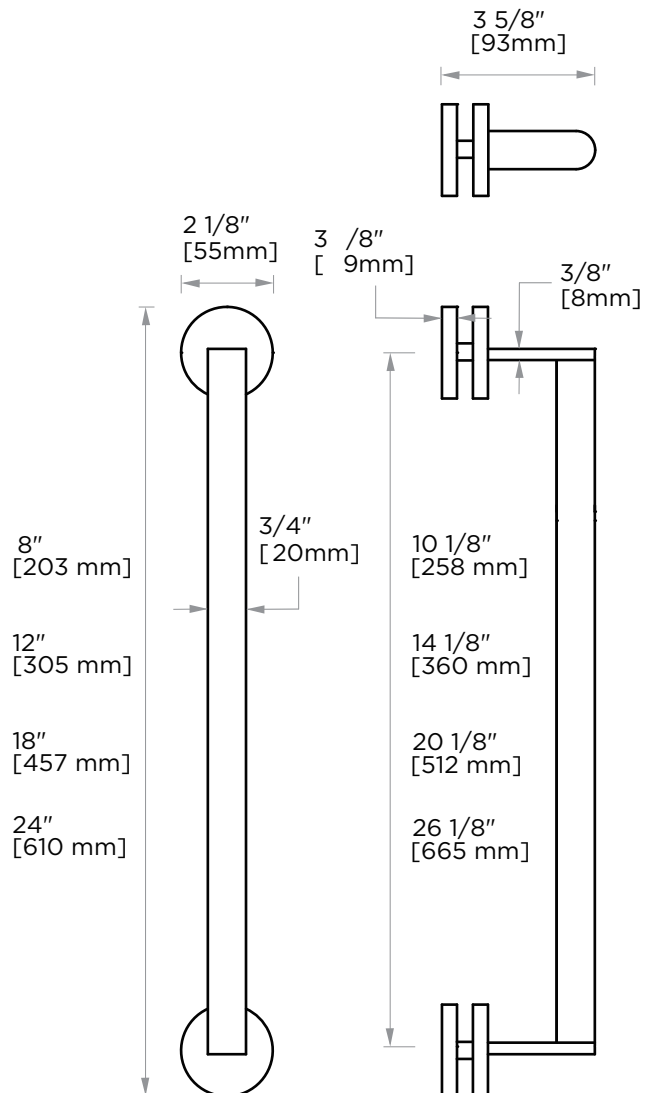

WARRANTY:

Lifetime Limited (Residential Use)
One Year (Commercial Use)

NOTE: Dimensions and specifications are subject to change without notice.