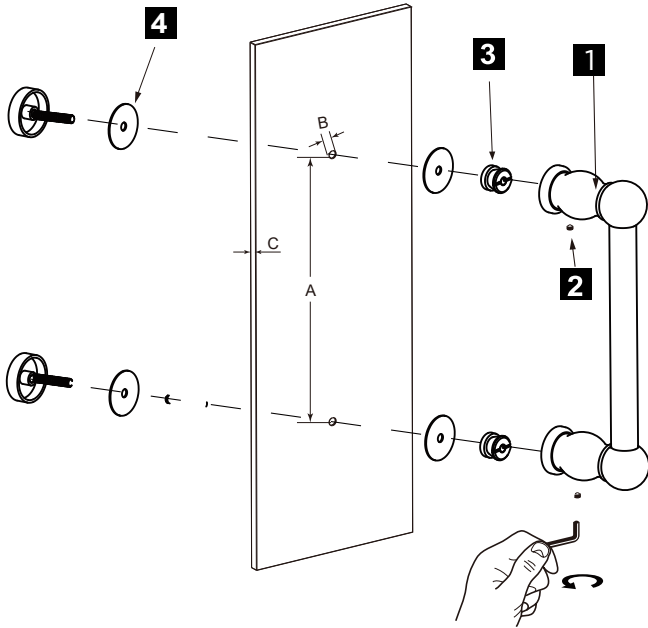

HANDLES INFO

Components Included		
①	Handle	X1
②	Set Screw M6	X2
③	Fixing Bracket	X2
④	Rubber Gasket	X4

Mounting Kits Included		
	X1	Allen Key

GLASS INFO

Glass Hole C-C Distance		
A	8"/203mm	8" Shower Door Handle
	12"/305mm	12" Shower Door Handle
	18"/457mm	18" Shower Door Handle
	24"/610mm	24" Shower Door Handle
	36"/915mm	36" Shower Door Handle
B	1/2" (12mm)	Glass Hole Diameter
C	6-12mm	Glass Thickness

* Can be used with extension kit for thicker doors

NOTE: Dimensions and specifications are subject to change without notice.