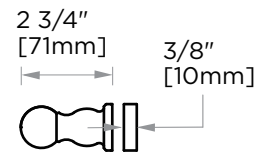

FLORENCE COLLECTION SINGLE SDH

- 8" 3227508
- 12" 3227512
- 18" 3227518
- 24" 3227524

PRODUCT NAME: SINGLE SHOWER DOOR HANDLE

PRODUCT CODE: 8" 3227508
12" 3227512
18" 3227518
24" 3227524

MATERIAL: All-brass construction

Mounting Kits Included		
	X1	Allen Key

GLASS INFO

Glass Hole C-C Distance		
A	8"/203mm	8" Shower Door Handle
	12"/305mm	12" Shower Door Handle
	18"/457mm	18" Shower Door Handle
	24"/610mm	24" Shower Door Handle
	36"/915mm	36" Shower Door Handle
B	1/2" (12mm)	Glass Hole Diameter
C	6-12mm	Glass Thickness