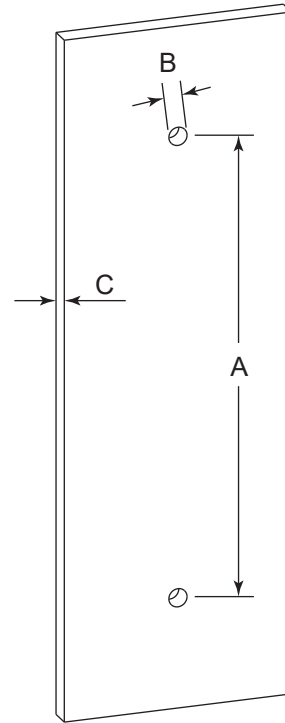

HANDLES INFO

Components Included		
①	Handle	X1
②	Set Screw M6	X2
③	Fixing Bracket	X2
④	Rubber Gasket	X4

Mounting Kits Included		
	X1	Allen Key

GLASS INFO

Glass Hole C-C Distance		
A	8"/203mm	8" Shower Door Handle
	12"/305mm	12" Shower Door Handle
	18"/457mm	18" Shower Door Handle
	24"/610mm	24" Shower Door Handle
	36"/915mm	36" Shower Door Handle
B	1/2" (12mm)	Glass Hole Diameter
C	6-12mm	Glass Thickness

* Can be used with extension kit for thicker doors

NOTE: Dimensions and specifications are subject to change without notice.