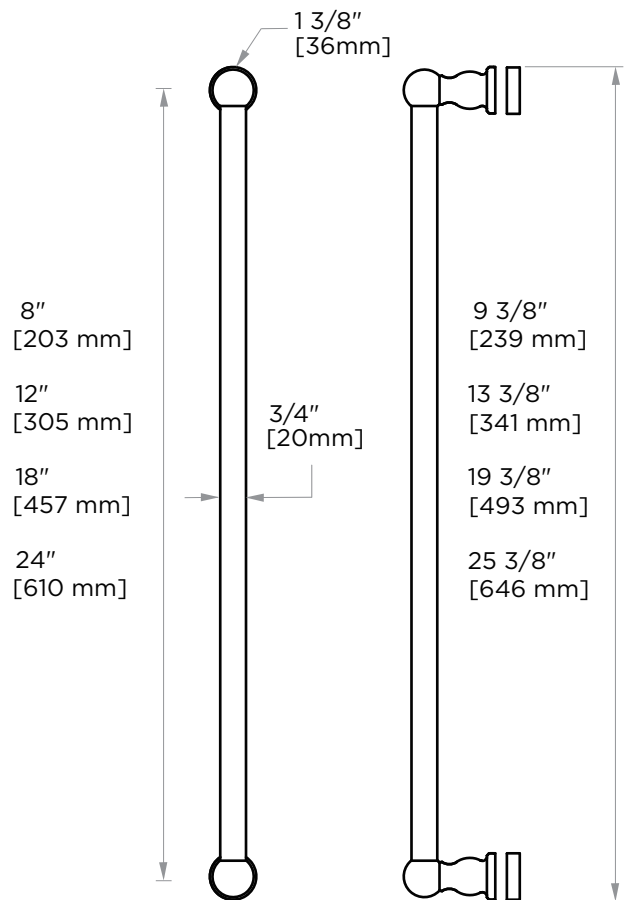

WARRANTY:

Lifetime Limited (Residential Use)
One Year (Commercial Use)

NOTE: Dimensions and specifications are subject to change without notice.