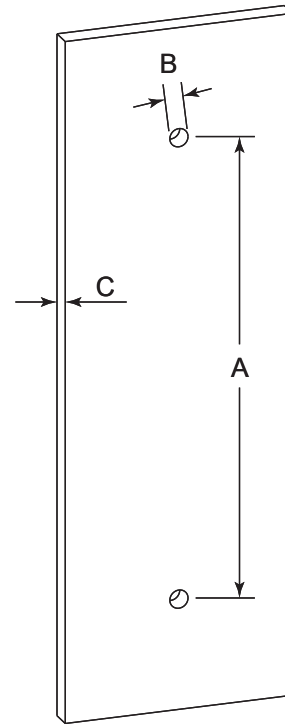

COLOGNE COLLECTION SINGLE SHOWER DOOR HANDLE

- 8" 2557508
- 12" 2557512
- 18" 2557518
- 24" 2557524

PRODUCT NAME: SINGLE SHOWER DOOR HANDLE

PRODUCT CODE: 8" 2557508
12" 2557512
18" 2557518
24" 2557524

MATERIAL: All-brass construction

KEY FEATURES: Contemporary design with strong bold silhouette softened by the rounded corners and curved lines.

STOCKED FINISHES:

STOCKED FINISH	8"	12"	18"	24"
Polished Chrome (99)	●	●	●	●
Brushed Nickel(81)	●	●	●	●
Polished Nickel (68)	●	●		
Matte Black (48)	●	●	●	●

HANDLES INFO

Components Included		
①	Handle	X1
②	Set Screw M6	X2
③	Fixing Bracket	X2
④	Rubber Gasket	X4

Mounting Kits Included		
	X1	Allen Key

GLASS INFO

Glass Hole C-C Distance		
A	8"/203mm	8" Shower Door Handle
	12"/305mm	12" Shower Door Handle
	18"/457mm	18" Shower Door Handle
	24"/610mm	24" Shower Door Handle
	36"/914mm	36" Shower Door Handle
B	1/2" (12mm)	Glass Hole Diameter
C	6-12mm	Glass Thickness