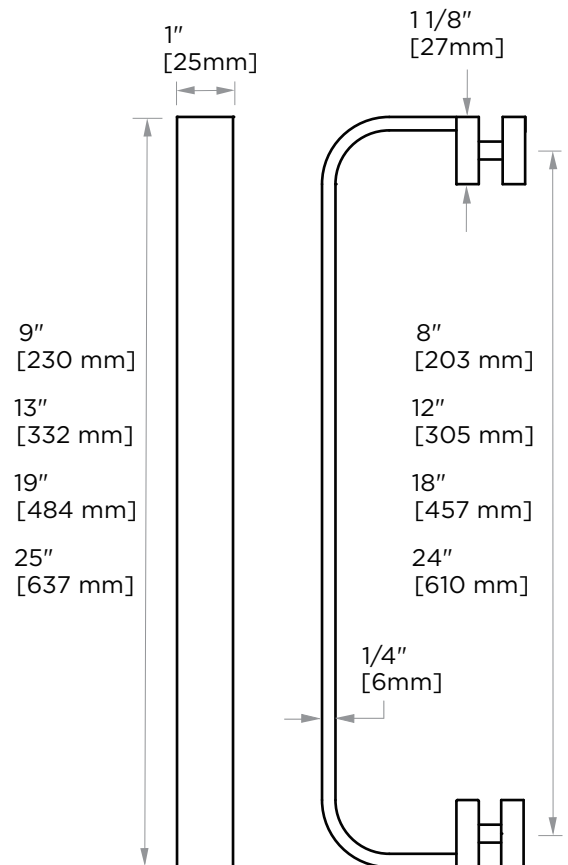

WARRANTY:

Lifetime Limited (Residential Use)
One Year (Commercial Use)

NOTE: Dimensions and specifications are subject to change without notice.