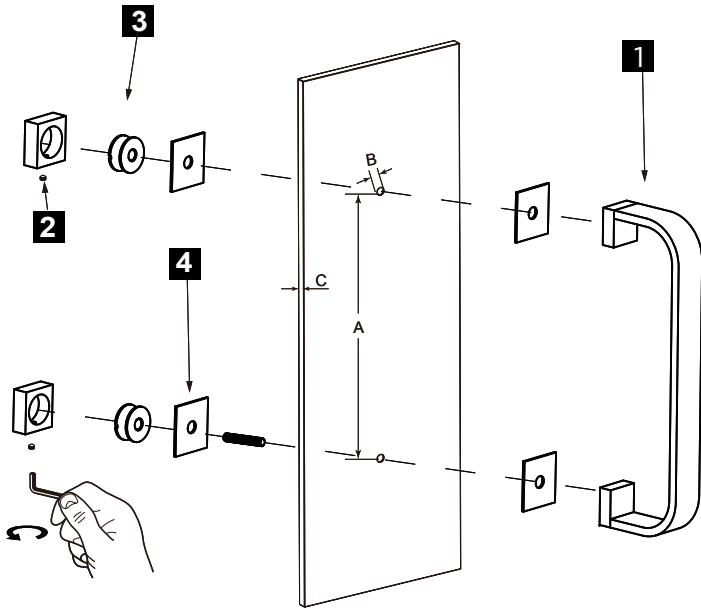

COLOGNE COLLECTION SINGLE SHOWER DOOR HANDLE

- 8" 2557508
- 12" 2557512
- 18" 2557518
- 24" 2557524

PRODUCT NAME: SINGLE SHOWER DOOR HANDLE

PRODUCT CODE: 8" 2557508
12" 2557512
18" 2557518
24" 2557524

MATERIAL: All-brass construction

HANDLES INFO

Components Included		
①	Handle	X1
②	Set Screw M6	X2
③	Fixing Bracket	X2
④	Rubber Gasket	X4

Mounting Kits Included		
	X1	Allen Key

GLASS INFO

Glass Hole C-C Distance		
A	8"/203mm	8" Shower Door Handle
	12"/305mm	12" Shower Door Handle
	18"/457mm	18" Shower Door Handle
	24"/610mm	24" Shower Door Handle
	36"/914mm	36" Shower Door Handle
B	1/2" (12mm)	Glass Hole Diameter
C	6-12mm	Glass Thickness