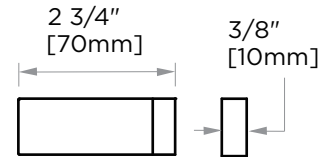

COLOGNE COLLECTION SINGLE SHOWER DOOR HANDLE

- 8" 2557508
- 12" 2557512
- 18" 2557518
- 24" 2557524

PRODUCT NAME: SINGLE SHOWER DOOR HANDLE

PRODUCT CODE: 8" 2557508
12" 2557512
18" 2557518
24" 2557524

MATERIAL: All-brass construction

HANDLES INFO

Components Included		
①	Handle	X1
②	Set Screw M6	X2
③	Fixing Bracket	X2
④	Rubber Gasket	X4

Mounting Kits Included		
	X1	Allen Key

GLASS INFO

Glass Hole C-C Distance		
A	8"/203mm	8" Shower Door Handle
	12"/305mm	12" Shower Door Handle
	18"/457mm	18" Shower Door Handle
	24"/610mm	24" Shower Door Handle
	36"/914mm	36" Shower Door Handle
B	1/2" (12mm)	Glass Hole Diameter
C	6-12mm	Glass Thickness