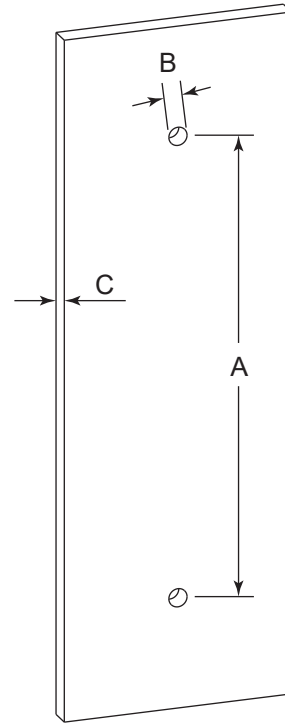

COLOGNE COLLECTION DOUBLE SHOWER DOOR HANDLE

8" 2557808
12" 2557812
18" 2557818
24" 2557824

PRODUCT NAME: COLOGNE DOUBLE SHOWER DOOR HANDLE

PRODUCT CODE: 8" 2557808
12" 2557812
18" 2557818
24" 2557824

MATERIAL: All-brass construction

HANDLES INFO

Components Included		
①	Handle	X1
②	Set Screw M6	X2
③	Fixing Bracket	X2
④	Rubber Gasket	X4

Mounting Kits Included		
	X1	Allen Key

GLASS INFO

Glass Hole C-C Distance		
A	8"/203mm	8" Shower Door Handle
	12"/305mm	12" Shower Door Handle
	18"/457mm	18" Shower Door Handle
	24"/610mm	24" Shower Door Handle
	36"/914mm	36" Shower Door Handle
B	1/2" (12mm)	Glass Hole Diameter
C	6-12mm	Glass Thickness