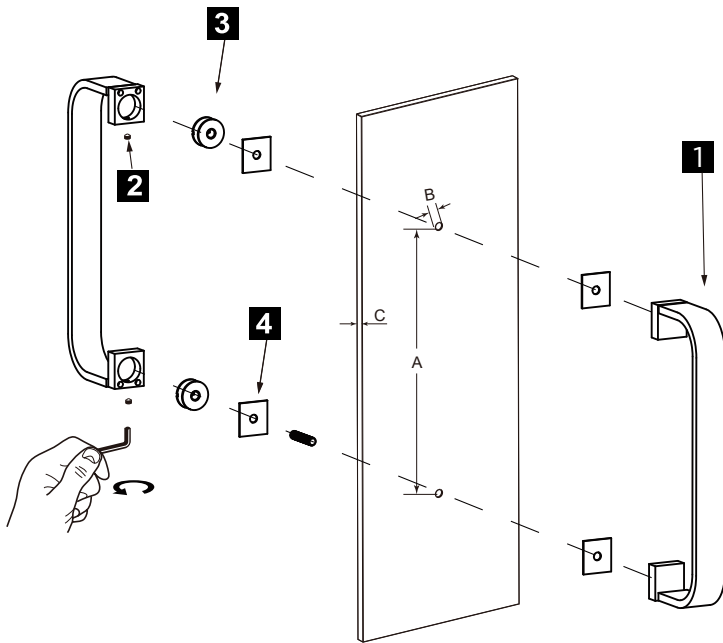

COLOGNE COLLECTION DOUBLE SHOWER DOOR HANDLE

8" 2557808
12" 2557812
18" 2557818
24" 2557824

PRODUCT NAME: COLOGNE DOUBLE SHOWER DOOR HANDLE

PRODUCT CODE: 8" 2557808
12" 2557812
18" 2557818
24" 2557824

MATERIAL: All-brass construction

HANDLES INFO

Components Included		
①	Handle	X1
②	Set Screw M6	X2
③	Fixing Bracket	X2
④	Rubber Gasket	X4

Mounting Kits Included		
	X1	Allen Key

GLASS INFO

Glass Hole C-C Distance		
A	8"/203mm	8" Shower Door Handle
	12"/305mm	12" Shower Door Handle
	18"/457mm	18" Shower Door Handle
	24"/610mm	24" Shower Door Handle
	36"/914mm	36" Shower Door Handle
B	1/2" (12mm)	Glass Hole Diameter
C	6-12mm	Glass Thickness

* Can be used with extension kit for thicker doors

NOTE: Dimensions and specifications are subject to change without notice.