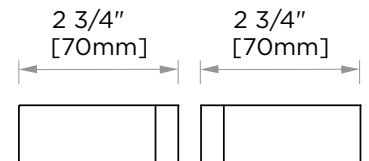

COLOGNE COLLECTION DOUBLE SHOWER DOOR HANDLE

8" 2557808
12" 2557812
18" 2557818
24" 2557824

PRODUCT NAME: COLOGNE DOUBLE SHOWER DOOR HANDLE

PRODUCT CODE: 8" 2557808
12" 2557812
18" 2557818
24" 2557824

MATERIAL: All-brass construction

HANDLES INFO

Components Included		
①	Handle	X1
②	Set Screw M6	X2
③	Fixing Bracket	X2
④	Rubber Gasket	X4

Mounting Kits Included		
	X1	Allen Key

GLASS INFO

Glass Hole C-C Distance		
A	8"/203mm	8" Shower Door Handle
	12"/305mm	12" Shower Door Handle
	18"/457mm	18" Shower Door Handle
	24"/610mm	24" Shower Door Handle
	36"/914mm	36" Shower Door Handle
B	1/2" (12mm)	Glass Hole Diameter
C	6-12mm	Glass Thickness