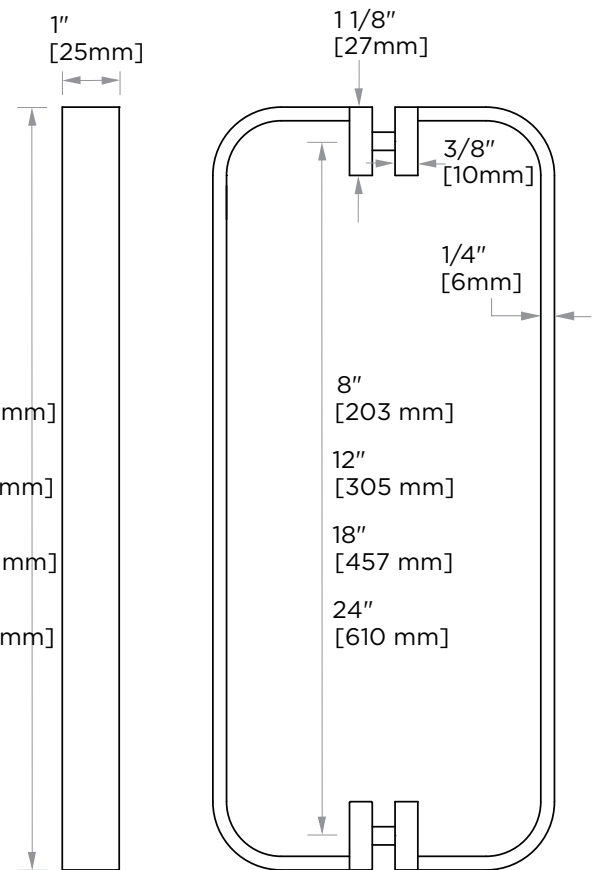

WARRANTY:

Lifetime Limited (Residential Use)
One Year (Commercial Use)

NOTE: Dimensions and specifications are subject to change without notice.