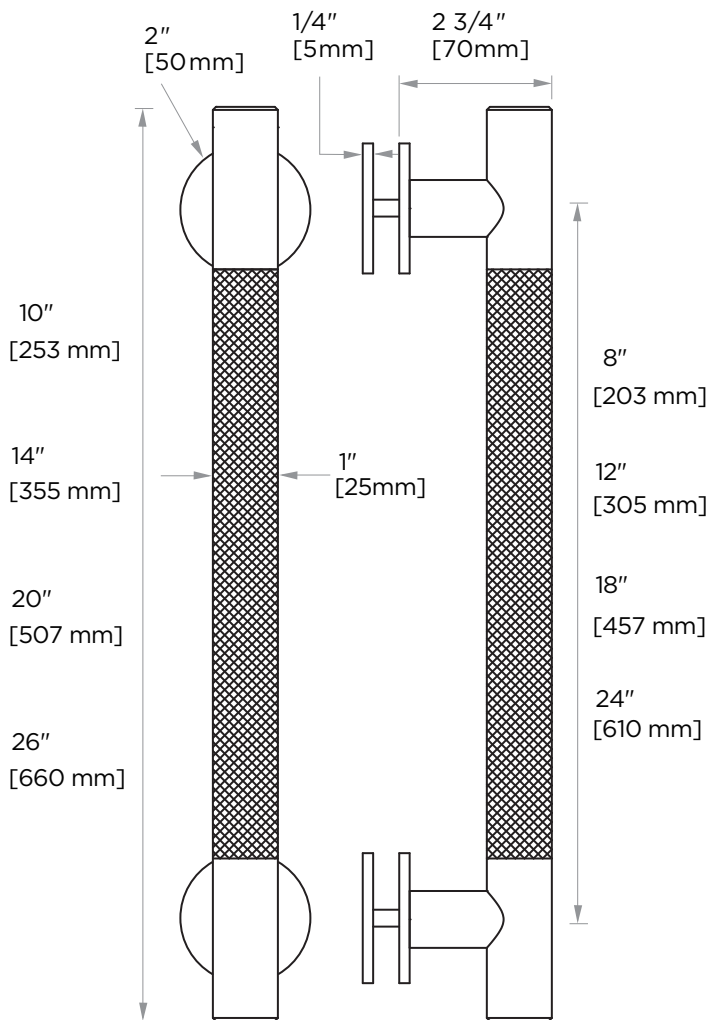

WARRANTY:

Lifetime Limited (Residential Use)
One Year (Commercial Use)

NOTE: Dimensions and specifications are subject to change without notice.