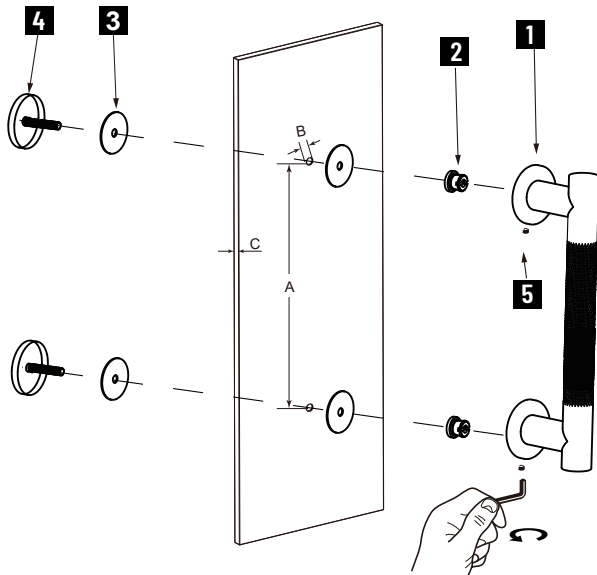

HANDLES INFO

Components Included		
①	Handle	X1
②	Fixing Bracket	X2
③	Rubber Gasket	X4
④	End Cap	X2
⑤	Set Screw M6	X2

Mounting Kits Included		
	X1	Allen Key

GLASS INFO

Glass Hole C-C Distance		
A	8"/203mm	8" Shower Door Handle
	12"/305mm	12" Shower Door Handle
	18"/457mm	18" Shower Door Handle
	24"/610mm	24" Shower Door Handle
	36"/915mm	36" Shower Door Handle
B	1/2" (12mm)	Glass Hole Diameter
C	6-12mm	Glass Thickness

* Can be used with extension kit for thicker doors

NOTE: Dimensions and specifications are subject to change without notice.