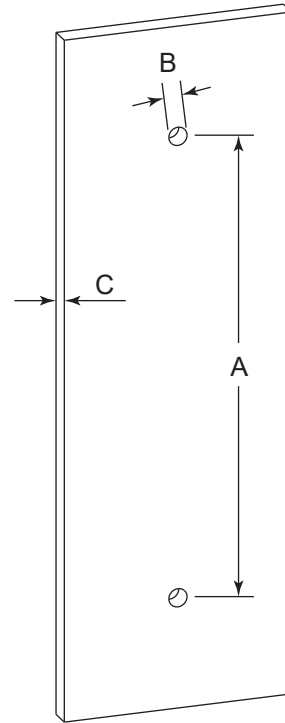

HANDLES INFO

Components Included		
①	Handle	X1
②	Fixing Bracket	X2
③	Rubber Gasket	X4
④	End Cap	X2
⑤	Set Screw M6	X2

Mounting Kits Included		
	X1	Allen Key

GLASS INFO

Glass Hole C-C Distance		
A	8"/203mm	8" Shower Door Handle
	12"/305mm	12" Shower Door Handle
	18"/457mm	18" Shower Door Handle
	24"/610mm	24" Shower Door Handle
	36"/915mm	36" Shower Door Handle
B	1/2" (12mm)	Glass Hole Diameter
C	6-12mm	Glass Thickness

* Can be used with extension kit for thicker doors

NOTE: Dimensions and specifications are subject to change without notice.