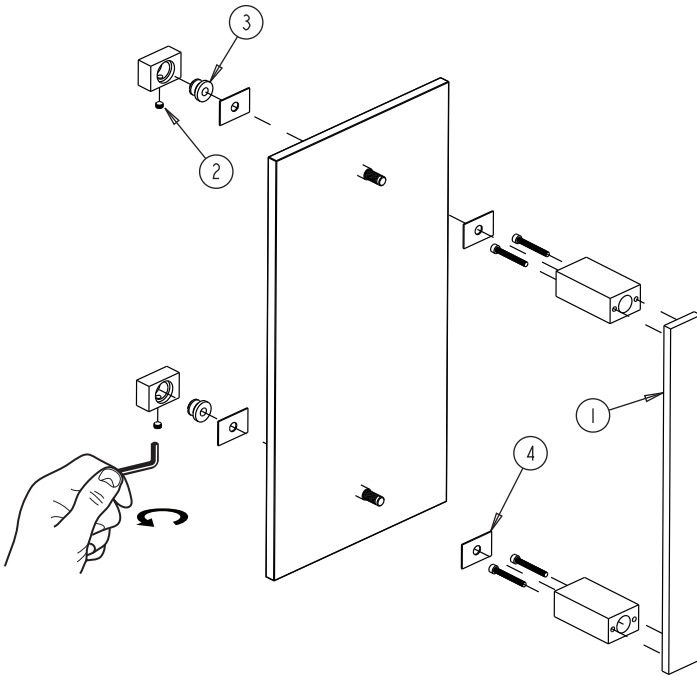

HANDLES INFO

Components Included		
①	Handle	X1
②	Set Screw M6	X2
③	Fixing Bracket	X2
④	Rubber Gasket	X4

GLASS INFO

Glass Hole C-C Distance		
A	8"/203mm	8" Shower Door Handle
	12"/305mm	12" Shower Door Handle
	18"/457mm	18" Shower Door Handle
	24"/610mm	24" Shower Door Handle
	36"/915mm	36" Shower Door Handle
B	1/2" (12mm)	Glass Hole Diameter
C	6-12mm	Glass Thickness

Mounting Kits Included		
	X1	Allen Key

* Can be used with extension kit for thicker doors

NOTE: Dimensions and specifications are subject to change without notice.