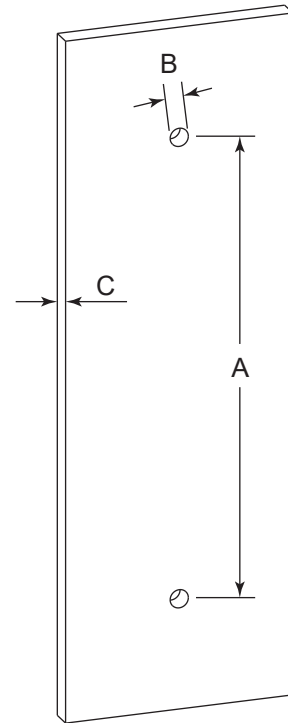

## BERLIN COLLECTION SINGLE SHOWER DOOR HANDLE

- 8" 2327508
- 12" 2327512
- 18" 2327518
- 24" 2327524
- 36" 2327536

**PRODUCT NAME:** SINGLE SHOWER DOOR HANDLE

**PRODUCT CODE:**

- 8" 2327508
- 12" 2327512
- 18" 2327518
- 24" 2327524
- 36" 2327536

**MATERIAL:** All-brass construction

**KEY FEATURES:** Contemporary design with solid bold rectangular geometry.

**STOCKED FINISHES:**

STOCKED FINISH	8"	12"	18"	24"	36"
Polished Chrome (99)	●	●	●	●	●
Brushed Nickel (81)		●	●	●	●
Matte Black (48)		●	●	●	

### HANDLES INFO

Components Included		
①	Handle	X1
②	Set Screw M6	X2
③	Fixing Bracket	X2
④	Rubber Gasket	X4

### GLASS INFO

Glass Hole C-C Distance		
A	8"/203mm	8" Shower Door Handle
	12"/305mm	12" Shower Door Handle
	18"/457mm	18" Shower Door Handle
	24"/610mm	24" Shower Door Handle
	36"/915mm	36" Shower Door Handle
B	1/2" (12mm)	Glass Hole Diameter
C	6-12mm	Glass Thickness