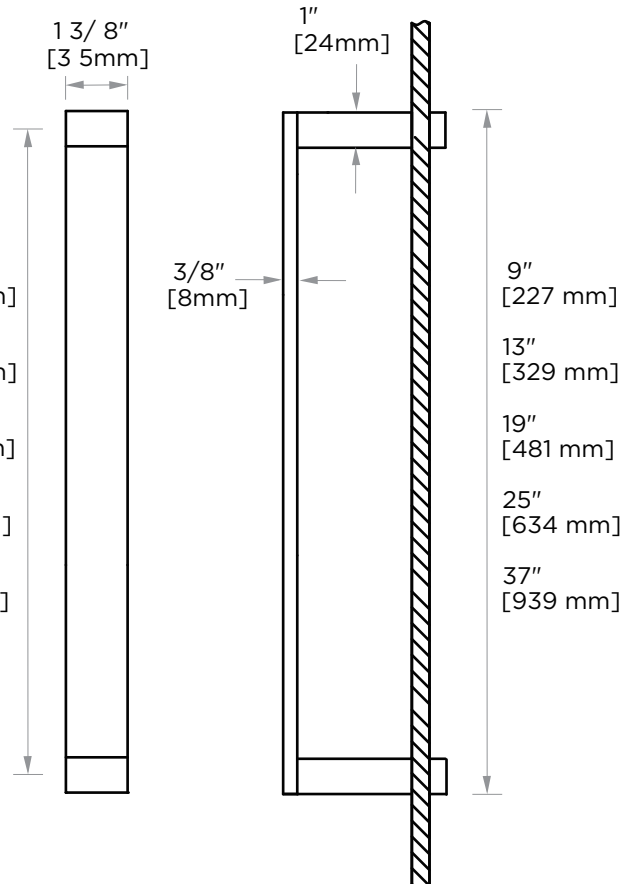

NOTE: Dimensions and specifications are subject to change without notice.