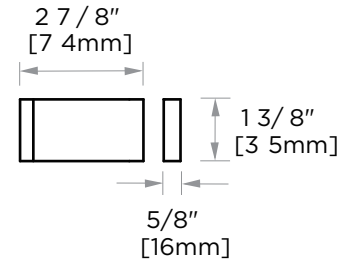

NOTE: Dimensions and specifications are subject to change without notice.