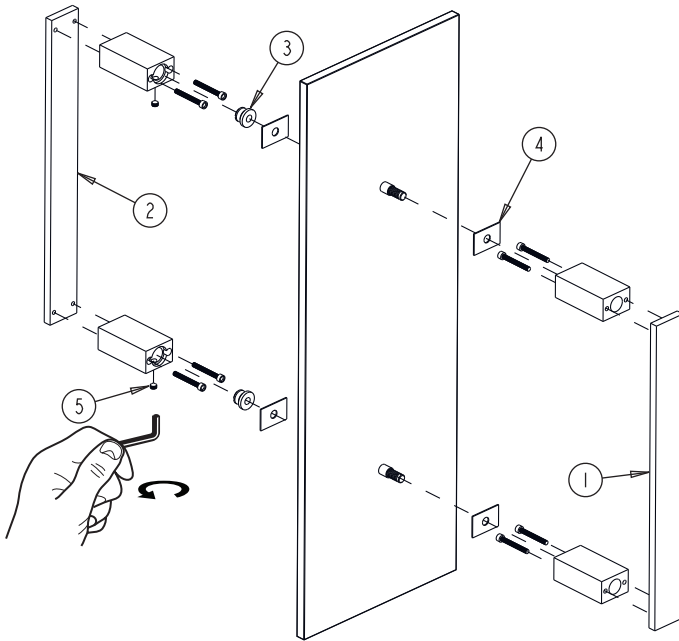

BERLIN COLLECTION DOUBLE SHOWER DOOR HANDLE

- 8" 2327808
- 12" 2327812
- 18" 2327818
- 24" 2327824
- 36" 2327836

PRODUCT NAME: DOUBLE SHOWER DOOR HANDLE

PRODUCT CODE: 8" 2327808
12" 2327812
18" 2327818
24" 2327824
36" 2327836

HANDLES INFO

Components Included		
①	Handle A	X1
②	Handle B	X1
③	Fixing Bracket	X2
④	Rubber Gasket	X4
⑤	Set Screw M6	X2

Mounting Kits Included		
	X1	Allen Key

GLASS INFO

Glass Hole C-C Distance		
A	8"/203mm	8" Shower Door Handle
	12"/305mm	12" Shower Door Handle
	18"/460mm	18" Shower Door Handle
	24"/610mm	24" Shower Door Handle
	36"/915mm	36" Shower Door Handle
B	1/2" (12mm)	Glass Hole Diameter
C	6-12mm	Glass Thickness