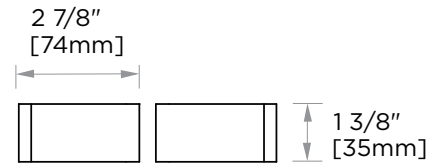

NOTE: Dimensions and specifications are subject to change without notice.