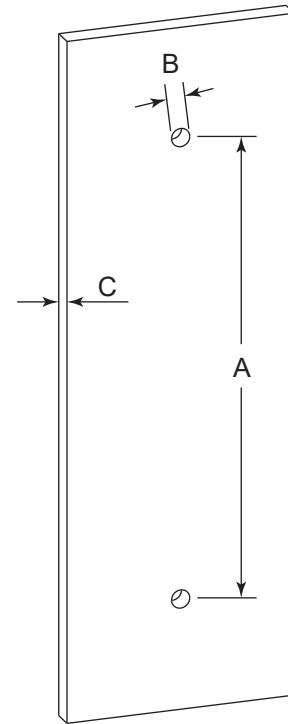

BERLIN COLLECTION DOUBLE SHOWER DOOR HANDLE

- 8" 2327808
- 12" 2327812
- 18" 2327818
- 24" 2327824
- 36" 2327836

PRODUCT NAME: DOUBLE SHOWER DOOR HANDLE

PRODUCT CODE: 8" 2327808
12" 2327812
18" 2327818
24" 2327824
36" 2327836

MATERIAL: All-brass construction

KEY FEATURES: Contemporary design with solid bold rectangular geometry.

STOCKED FINISHES:

STOCKED FINISH	8"	12"	18"	24"	36"
Polished Chrome (99)	●	●	●	●	●
Brushed Nickel(81)	●	●	●	●	●
Polished Nickel(68)	●		●	●	
Matte Black (48)	●		●	●	●

HANDLES INFO

Components Included		
①	Handle A	X1
②	Handle B	X1
③	Fixing Bracket	X2
④	Rubber Gasket	X4
⑤	Set Screw M6	X2

Mounting Kits Included		
	X1	Allen Key

GLASS INFO

Glass Hole C-C Distance		
A	8"/203mm	8" Shower Door Handle
	12"/305mm	12" Shower Door Handle
	18"/460mm	18" Shower Door Handle
	24"/610mm	24" Shower Door Handle
	36"/915mm	36" Shower Door Handle
B	1/2" (12mm)	Glass Hole Diameter
C	6-12mm	Glass Thickness