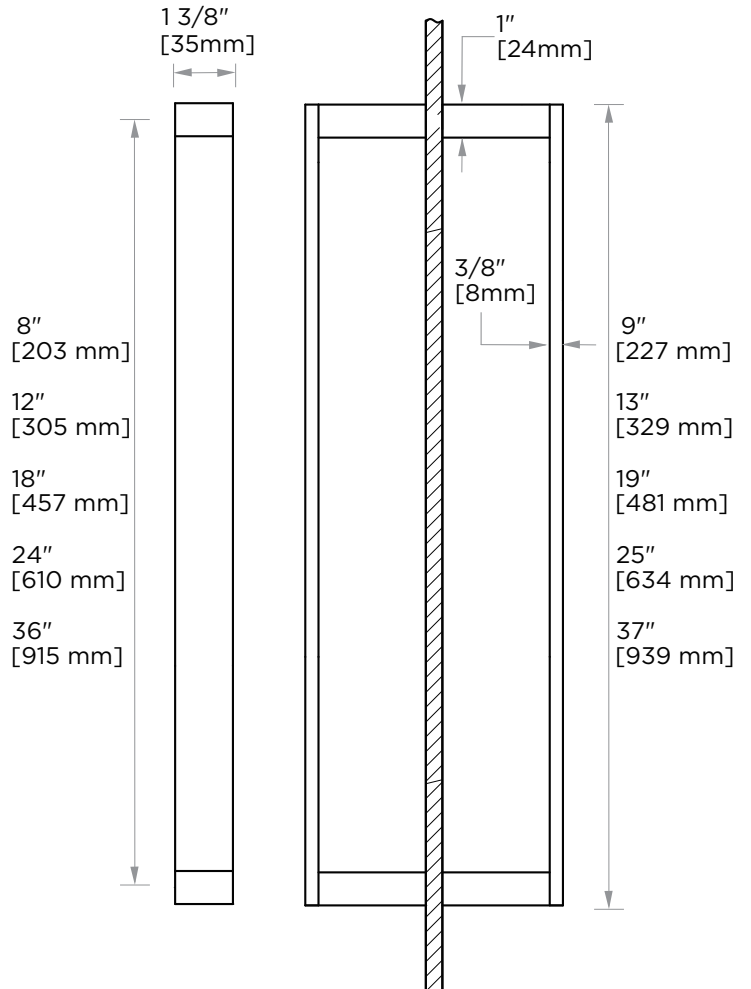

NOTE: Dimensions and specifications are subject to change without notice.