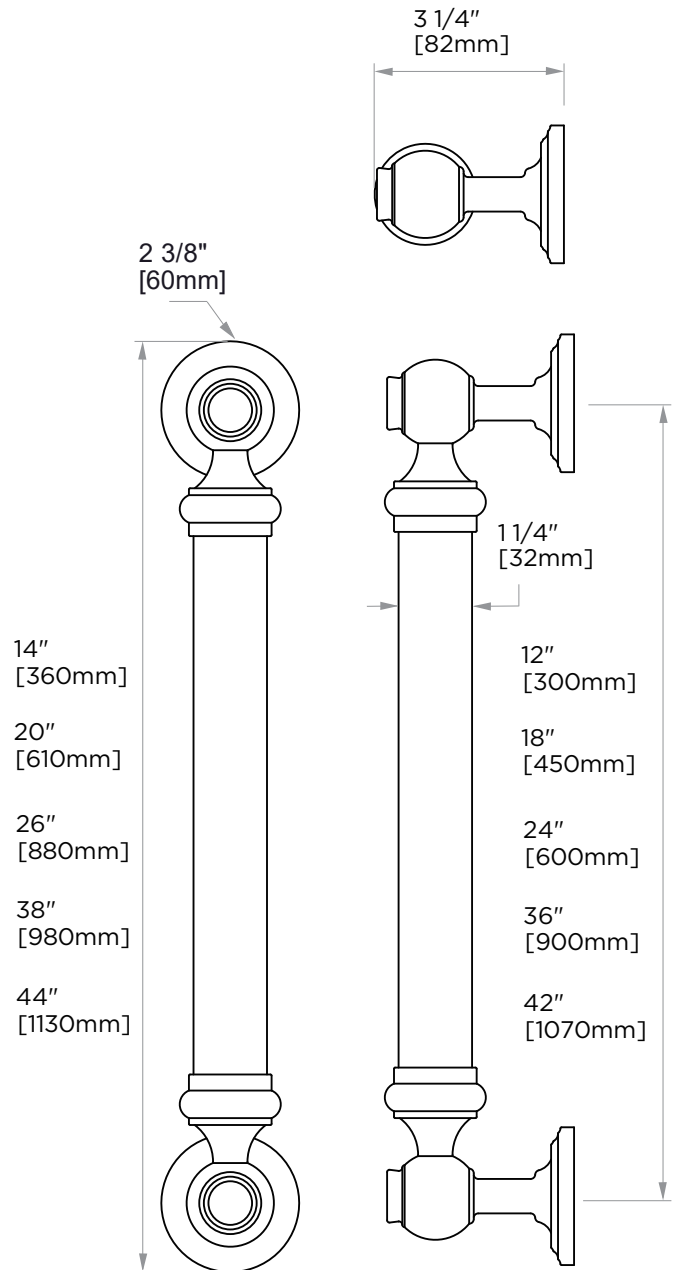

TRADITIONAL SERIES GRAB BAR

- 12" 8389112
- 18" 8389118
- 24" 8389124
- 36" 8389136
- 42" 8389142

PRODUCT NAME: GRAB BAR (1.25"/32mm)

PRODUCT CODE:

12"	8389112
18"	8389118
24"	8389124
36"	8389136
42"	8389142

NOTE: Dimensions and specifications are subject to change without notice.