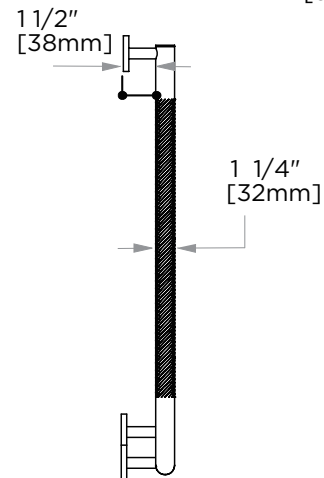

NOTE: Dimensions and specifications are subject to change without notice.