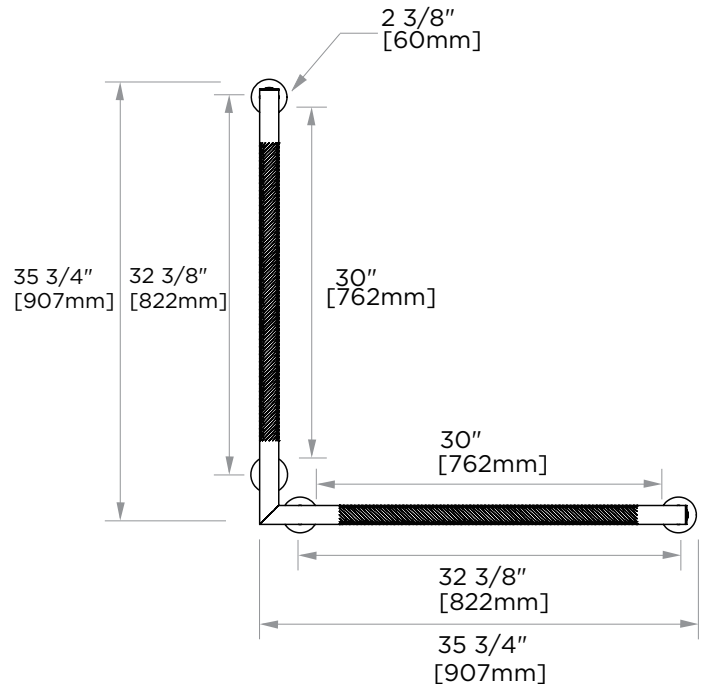

NOTE: Dimensions and specifications are subject to change without notice.