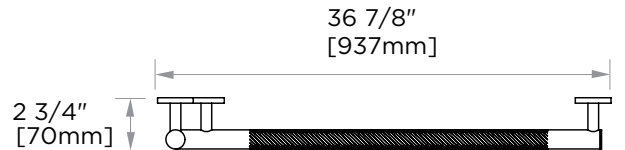

NOTE: Dimensions and specifications are subject to change without notice.