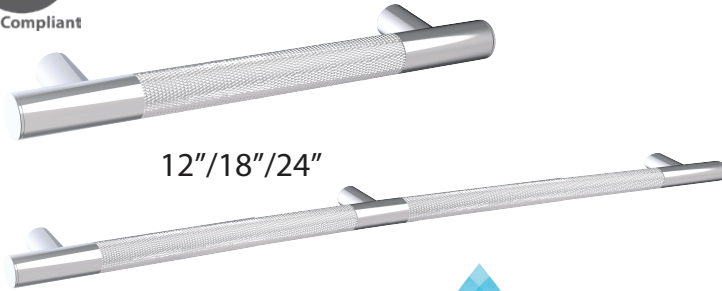

ADA Compliant

12"/18"/24"

36"/42"

PRODUCT NAME: GRAB BAR (1.25"/32mm)

PRODUCT CODE:

12"	8289912K
18"	8289918K
24"	8289924K
36"	8289936K
42"	8289942K

MATERIAL: All-brass construction

STOCKED FINISHES:

STOCKED FINISH	12"	18"	24"	36"	42"
Polished Chrome (99)					
Brushed Nickel(81)					
Polished Nickel(68)					
Matte Black (48)					
Champagne Bronze (30) SF					
Prosecco Bronze(35)					

SPECIAL FINISHES AVAILABLE: Please see our website for full list samples

WARRANTY:
Lifetime Limited (Residential Use)
One Year (Commercial Use)

9900 KNURLED COLLECTION GRAB BAR

12" 8289912K
18" 8289918K
24" 8289924K
36" 8289936K
42" 8289942K

NOTE: Dimensions and specifications are subject to change without notice.