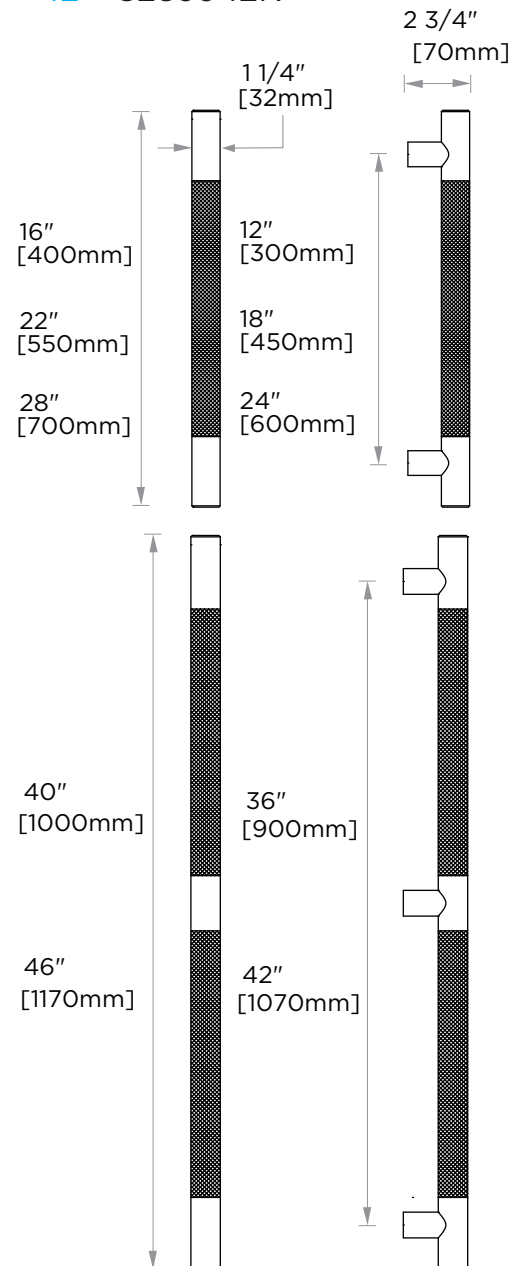

ADA Compliant

12"/18"/24"

36"/42"

PRODUCT NAME: GRAB BAR (1.25"/32mm)

PRODUCT CODE:

12"	8289912K
18"	8289918K
24"	8289924K
36"	8289936K
42"	8289942K

MATERIAL: All-brass construction

STOCKED FINISHES:

STOCKED FINISH	12"	18"	24"	36"	42"
Polished Chrome (99)					
Brushed Nickel(81)					
Polished Nickel(68)					
Matte Black (48)					
Champagne Bronze (30) SF					
Prosecco Bronze(35)					

SPECIAL FINISHES AVAILABLE: Please see our website for full list samples

WARRANTY:
Lifetime Limited (Residential Use)
One Year (Commercial Use)

9900 KNURLED COLLECTION GRAB BAR

12" 8289912K
18" 8289918K
24" 8289924K
36" 8289936K
42" 8289942K

NOTE: Dimensions and specifications are subject to change without notice.