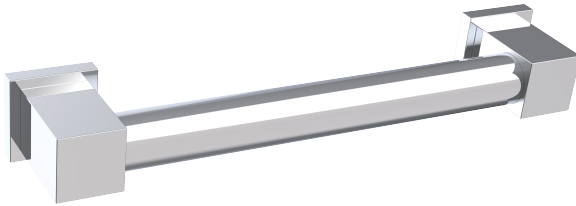

ADA Compliant

9800 SERIES GRAB BAR

- 12" 8289812
- 18" 8289818
- 24" 8289824
- 36" 8289836
- 42" 8289842

PRODUCT NAME: GRAB BAR (1.25"/32mm)

PRODUCT CODE:

- 12" 8289812
- 18" 8289818
- 24" 8289824
- 36" 8289836
- 42" 8289842

MATERIAL: All-brass construction

STOCKED FINISHES:

STOCKED FINISH	12"	18"	24"	36"	42"
Polished Chrome (99)	●	●	●	●	●
Brushed Nickel(81)	●	●	●	●	●
Polished Nickel(68)	●	●	●	●	●

SPECIAL FINISHES AVAILABLE: Please see our website for full list samples