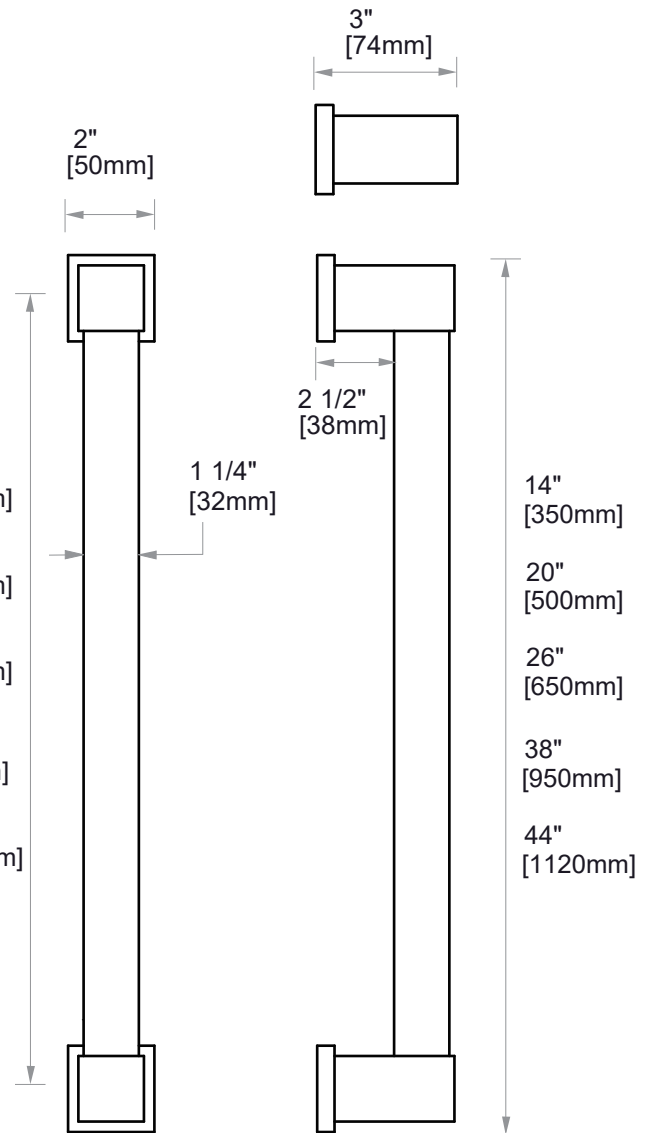

NOTE: Dimensions and specifications are subject to change without notice.