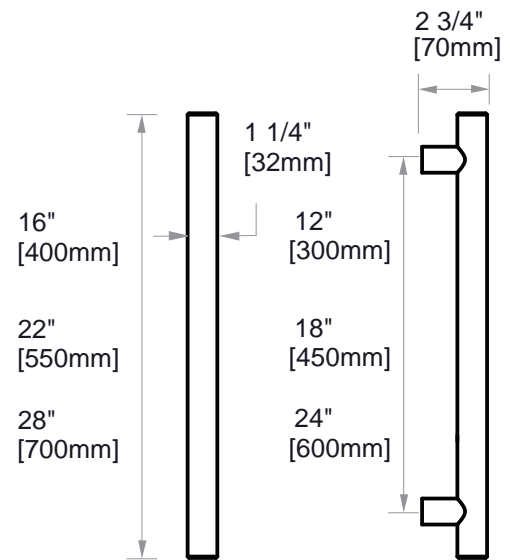

NOTE: Dimensions and specifications are subject to change without notice.