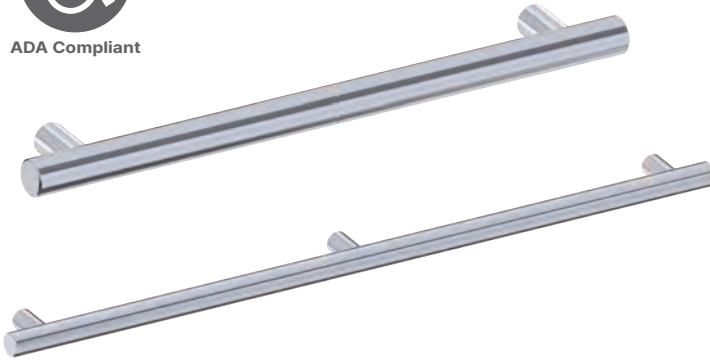

## 9700 SERIES GRAB BAR

- 12" 8289712
- 18" 8289718
- 24" 8289724
- 36" 8289736
- 42" 8289742

**PRODUCT NAME:** GRAB BAR (1.25"/32mm)

**PRODUCT CODE:**

12"	8289712
18"	8289718
24"	8289724
36"	8289736
42"	8289742

**MATERIAL:** All-brass construction

**STOCKED FINISHES:**

STOCKED FINISH	12"	18"	24"	36"	42"
● Polished Chrome (99)	●	●	●	●	●
● Brushed Nickel(81)	●	●	●	●	●
● Polished Nickel(68)	●	●	●	●	●
● Matte Black (48)		●	●	●	