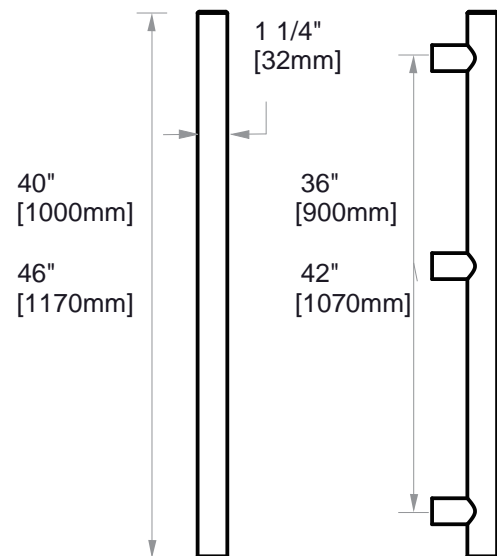

NOTE: Dimensions and specifications are subject to change without notice.