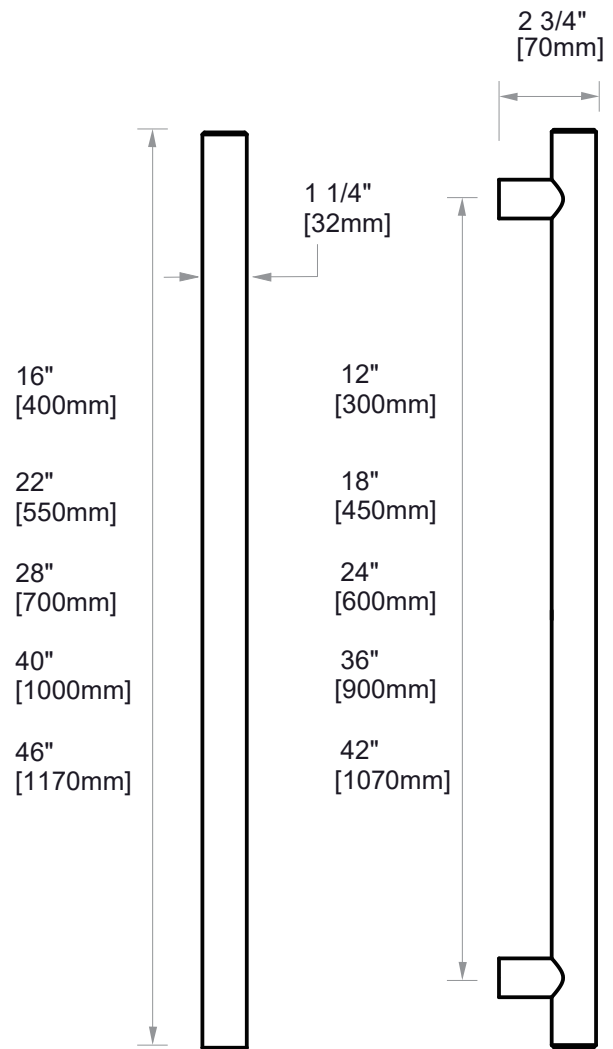

WARRANTY:

Lifetime Limited (Residential Use)
One Year (Commercial Use)

NOTE: Dimensions and specifications are subject to change without notice.