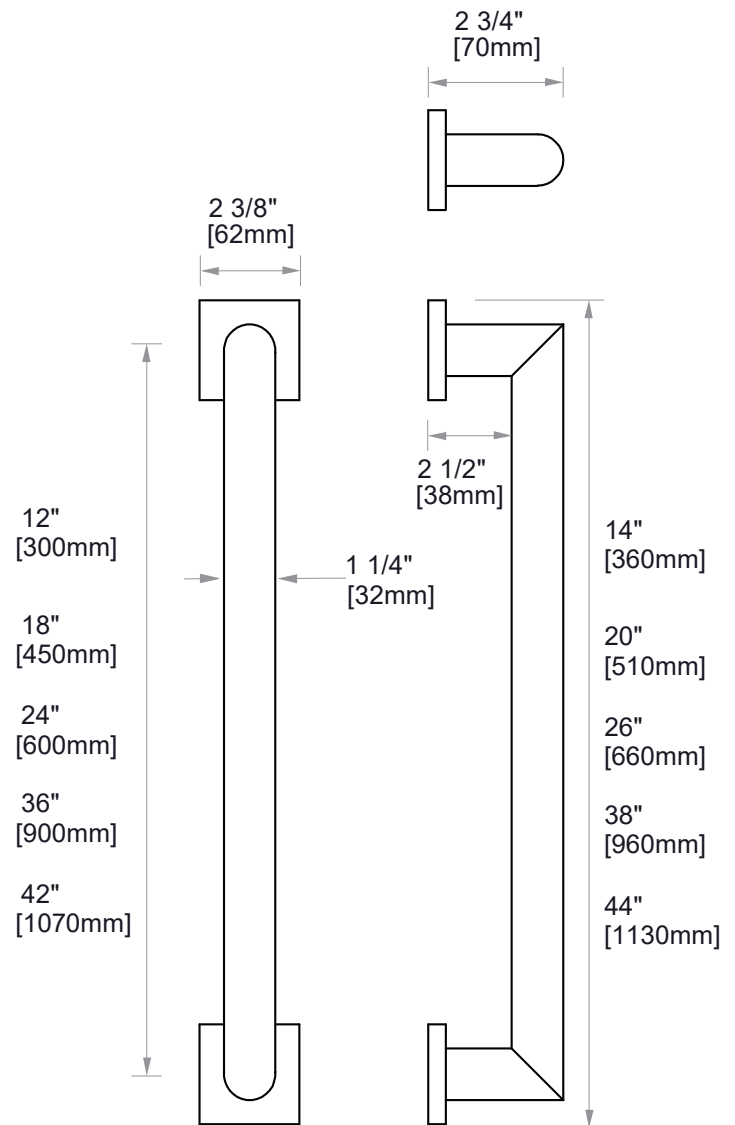

WARRANTY:

Lifetime Limited (Residential Use)
One Year (Commercial Use)

NOTE: Dimensions and specifications are subject to change without notice.