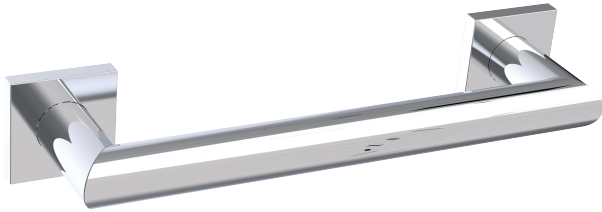

## 9600 SERIES GRAB BAR

- 12" 8289612
- 18" 8289618
- 24" 8289624
- 36" 8289636
- 42" 8289642

**PRODUCT NAME:** GRAB BAR (1.25"/32mm)

**PRODUCT CODE:**

12"	8289612
18"	8289618
24"	8289624
36"	8289636
42"	8289642

**MATERIAL:** All-brass construction

**STOCKED FINISHES:**

STOCKED FINISH	12"	18"	24"	36"	42"
Polished Chrome (99)	●	●	●	●	●
Brushed Nickel(81)	●	●	●	●	●
Polished Nickel(68)	●	●	●	●	●
Matte Black (48)	●	●	●		