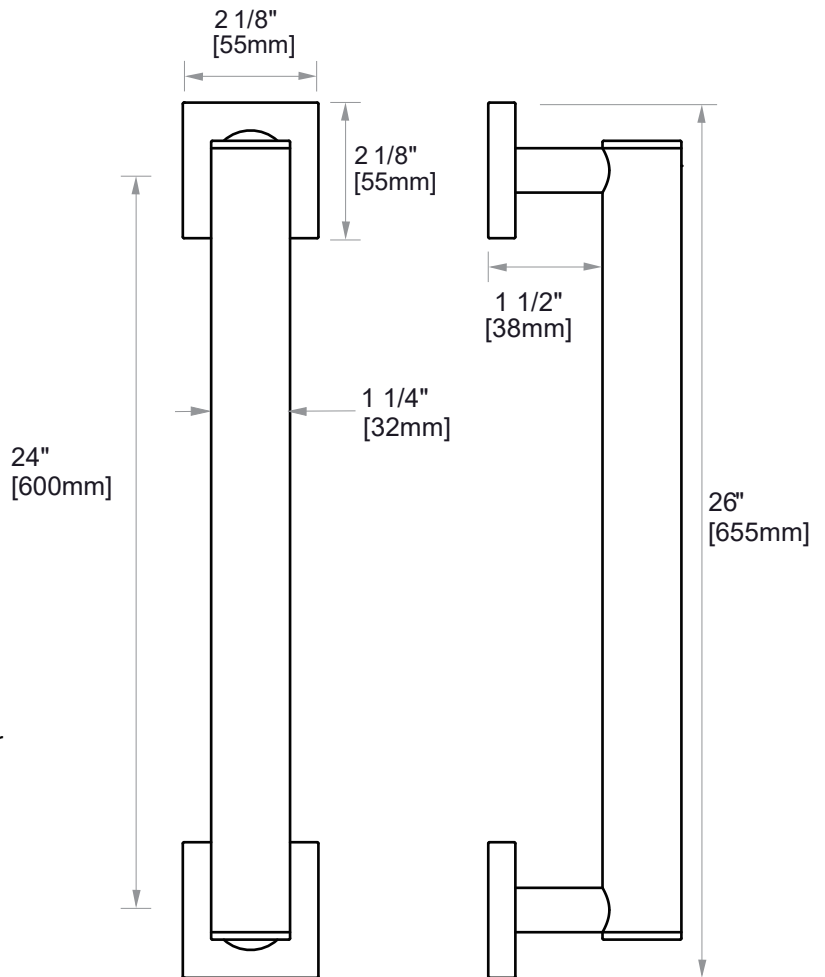

9400 SERIES (1.25"/32MM)

GRAB BAR 24"

8289424

PRODUCT NAME: GRAB BAR

SIZE: 24"

PRODUCT CODE: 8289424

MATERIAL: All-brass construction

STOCKED FINISHES:

NOTE: Dimensions and specifications are subject to change without notice.