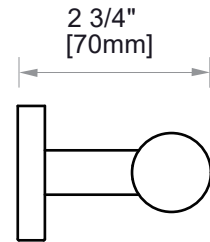

9400 SERIES (1.25"/32MM)

GRAB BAR 24"

8289424

PRODUCT NAME: GRAB BAR

SIZE: 24"

PRODUCT CODE: 8289424

MATERIAL: All-brass construction

STOCKED FINISHES:

NOTE: Dimensions and specifications are subject to change without notice.