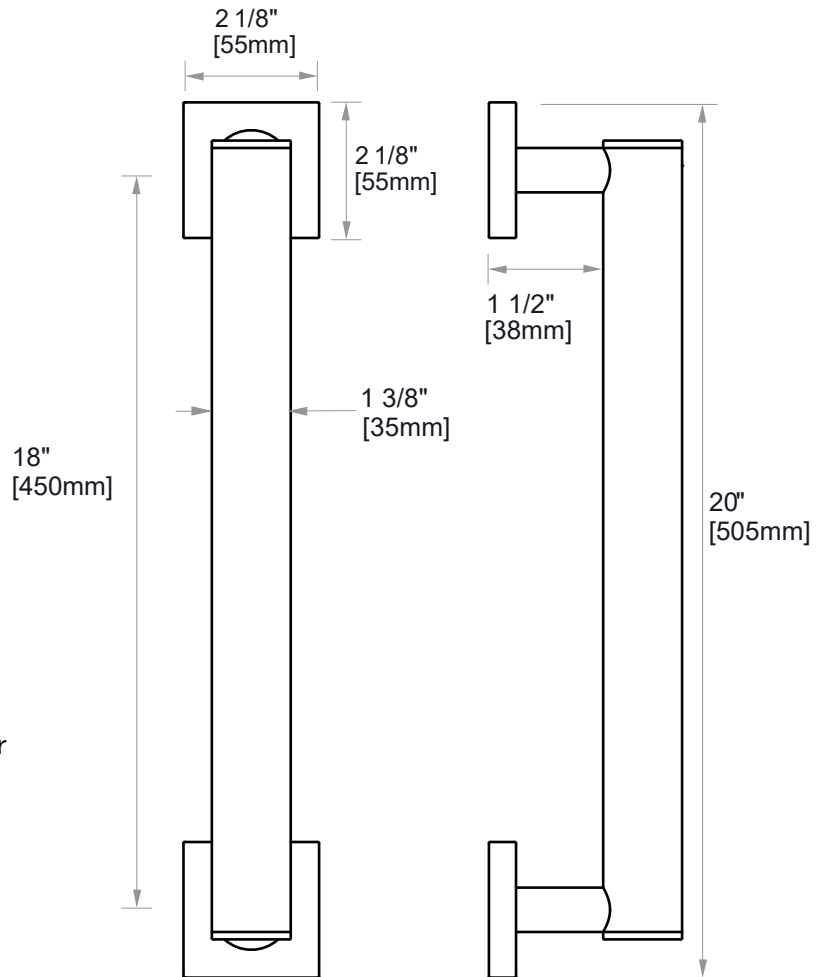

9400 SERIES (1.5"/35MM)

GRAB BAR 18"

8289418-35mm

PRODUCT NAME: GRAB BAR

SIZE: 18"

PRODUCT CODE: 8289418-35mm

MATERIAL: All-brass construction

STOCKED FINISHES:

NOTE: Dimensions and specifications are subject to change without notice.