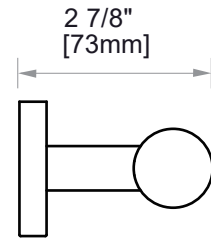

9400 SERIES (1.5"/35MM)

GRAB BAR 18"

8289418-35mm

PRODUCT NAME: GRAB BAR

SIZE: 18"

PRODUCT CODE: 8289418-35mm

MATERIAL: All-brass construction

STOCKED FINISHES: