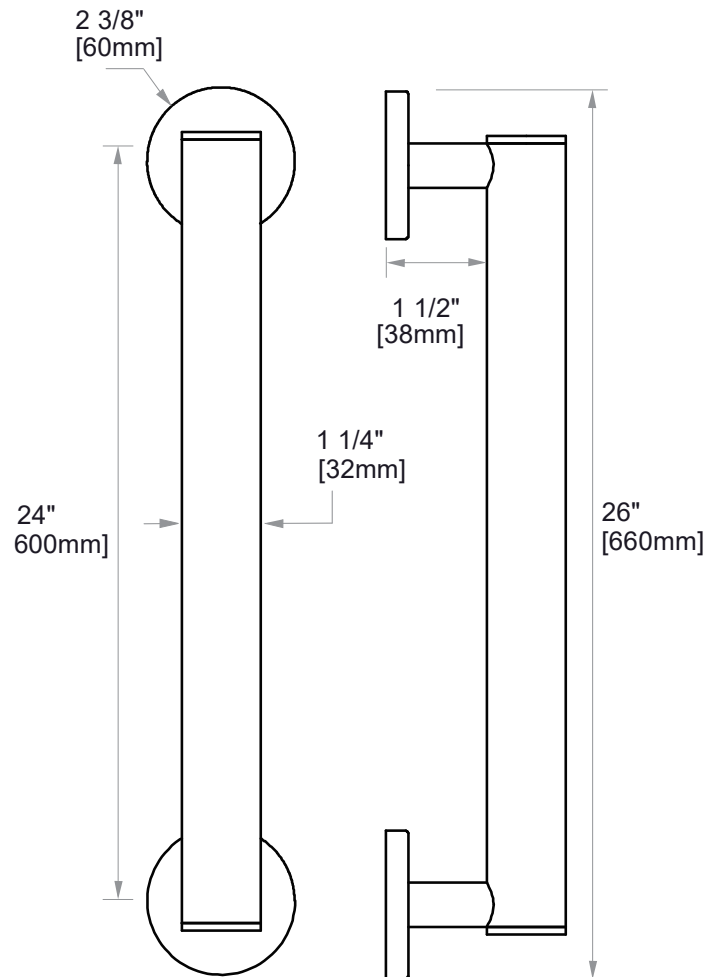

WARRANTY:

Lifetime Limited (Residential Use)
One Year (Commercial Use)

NOTE: Dimensions and specifications are subject to change without notice.