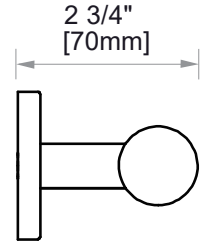

### GRAB BAR 24"

8289124

**PRODUCT NAME:** GRAB BAR (1.25"/32MM)

**SIZE:** 24"

**PRODUCT CODE:** 8289124

**MATERIAL:** All-brass construction

**STOCKED FINISHES:**

- Polished Chrome (99)
- Brushed Nickel (81)
- Polished Nickel (68)
- Matte Black (48)
- Brushed Brass (78)
- Brushed Gold (22)
- Brushed Bronze (25)