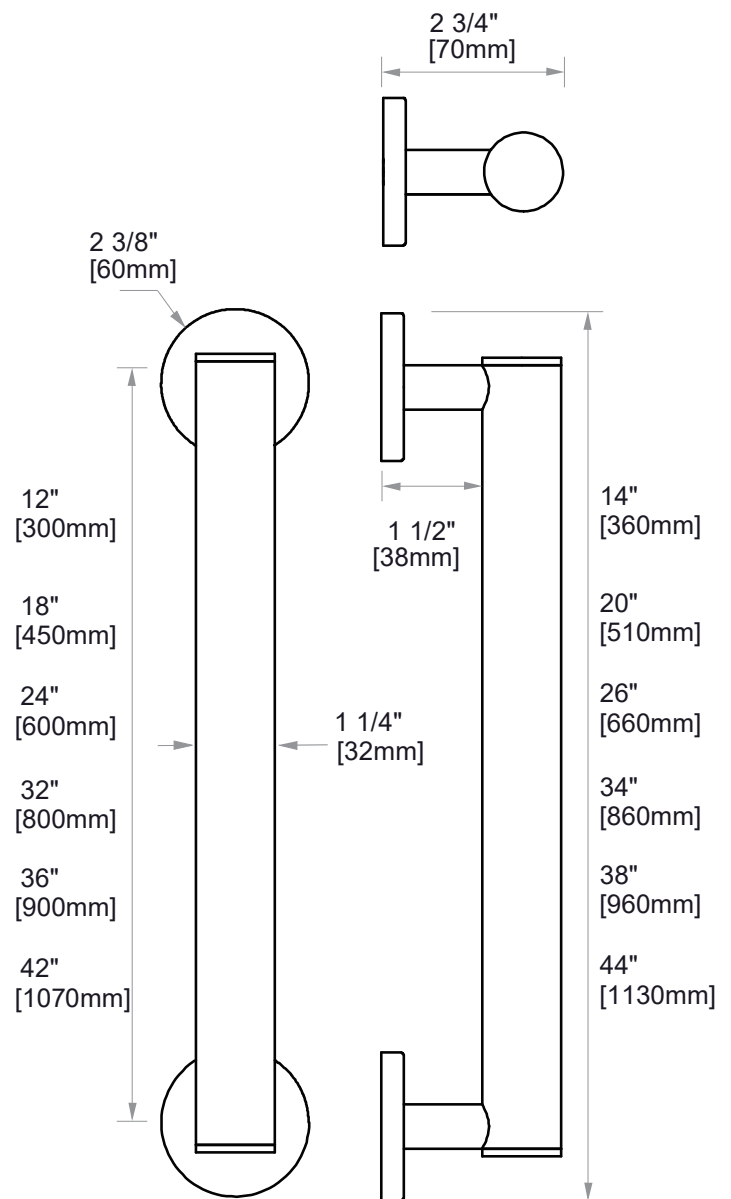

WARRANTY:

Lifetime Limited (Residential Use)
One Year (Commercial Use)

NOTE: Dimensions and specifications are subject to change without notice.