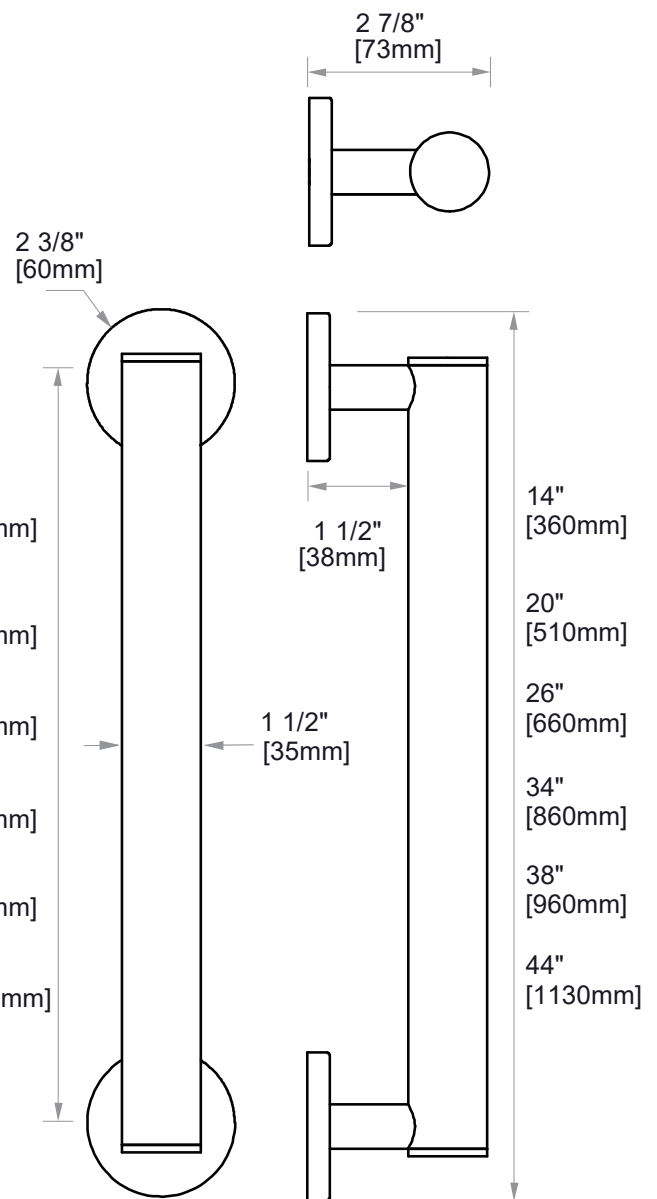

WARRANTY:

Lifetime Limited (Residential Use)
One Year (Commercial Use)

NOTE: Dimensions and specifications are subject to change without notice.