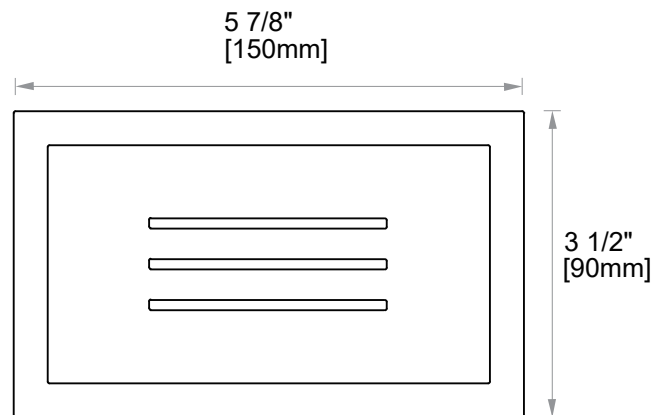

**BATH & SHOWER
BASKET
SOAP BASKET
828600**

PRODUCT NAME: SOAP BASKET

PRODUCT CODE: 828600

MATERIAL: All-brass construction

STOCKED FINISHES: ● Polished Chrome (99)

SPECIAL FINISHES AVAILABLE: Please see our website for full list of samples