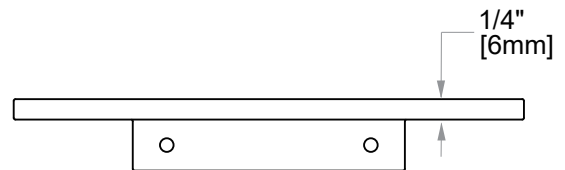

**BATH & SHOWER
BASKET
SOAP BASKET
828600**

PRODUCT NAME: SOAP BASKET

PRODUCT CODE: 828600

MATERIAL: All-brass construction

STOCKED FINISHES: ● Polished Chrome (99)

SPECIAL FINISHES AVAILABLE: Please see our website for full list of samples