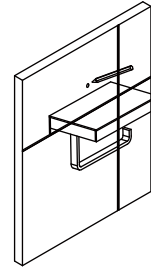

### TOILET PAPER HOLDER WITH SHELF

723151

#### Tools required for installation

Level

Drill

Pencil

Screwdriver

Hammer

#### Step 1

Position the shower shelf against the wall and mark the holes with pencil.