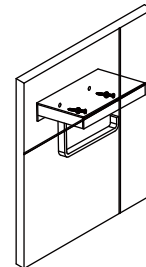

Step 3

Install screws into the wall and tighten them, ensure the product is level.