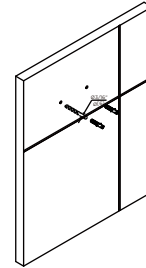

### TOILET PAPER HOLDER WITH SHELF

723151

#### Tools required for installation

Level

Drill

Pencil

Screwdriver

Hammer

#### Step 1

Position the shower shelf against the wall and mark the holes with pencil.